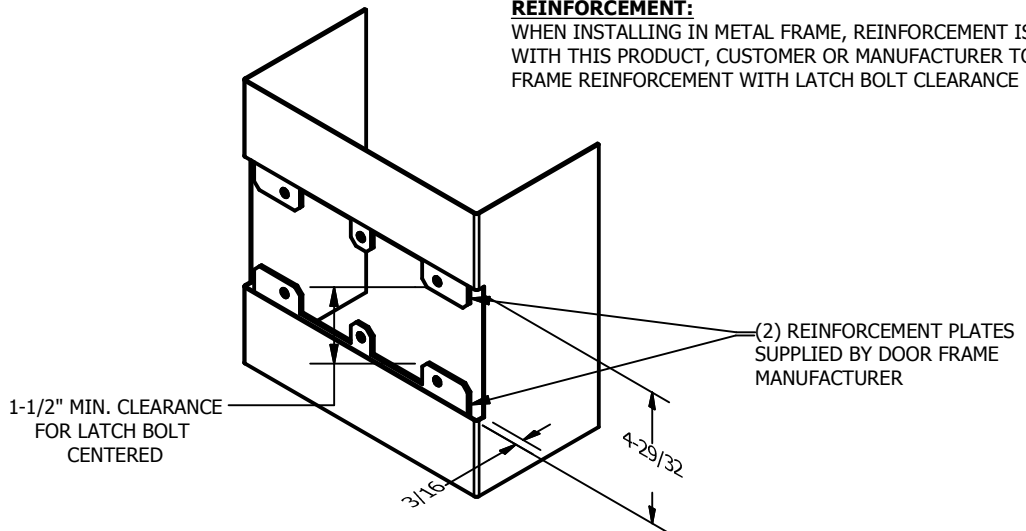

SP-DS5137 CUSTOM DOUBLE LIPPED STRIKE
 FOR 1-3/4" CENTER HUNG DOOR, MORTISE LOCK W/DEADBOLT, 6-3/8" FRAME

REINFORCEMENT:
 WHEN INSTALLING IN METAL FRAME, REINFORCEMENT IS **NEEDED** WITH THIS PRODUCT, CUSTOMER OR MANUFACTURER TO SUPPLY FRAME REINFORCEMENT WITH LATCH BOLT CLEARANCE

CUT-OUT FOR METAL JAMB

- NOTE:**
1. HORIZONTAL CENTERLINE OF PLATE TO MATCH HORIZONTAL CENTERLINE OF CUTOUT.
 2. SCREWS 8-32 X 3/8" UNDERCUT F.H.M.S.
 3. R.H. DOOR SHOWN, L.H. OPPOSITE

ORDER #: _____
 ORDER DATE: _____
 CUSTOMER: _____
 CUSTOMER PO#: _____
 MATERIAL: _____
 QUANTITY: _____