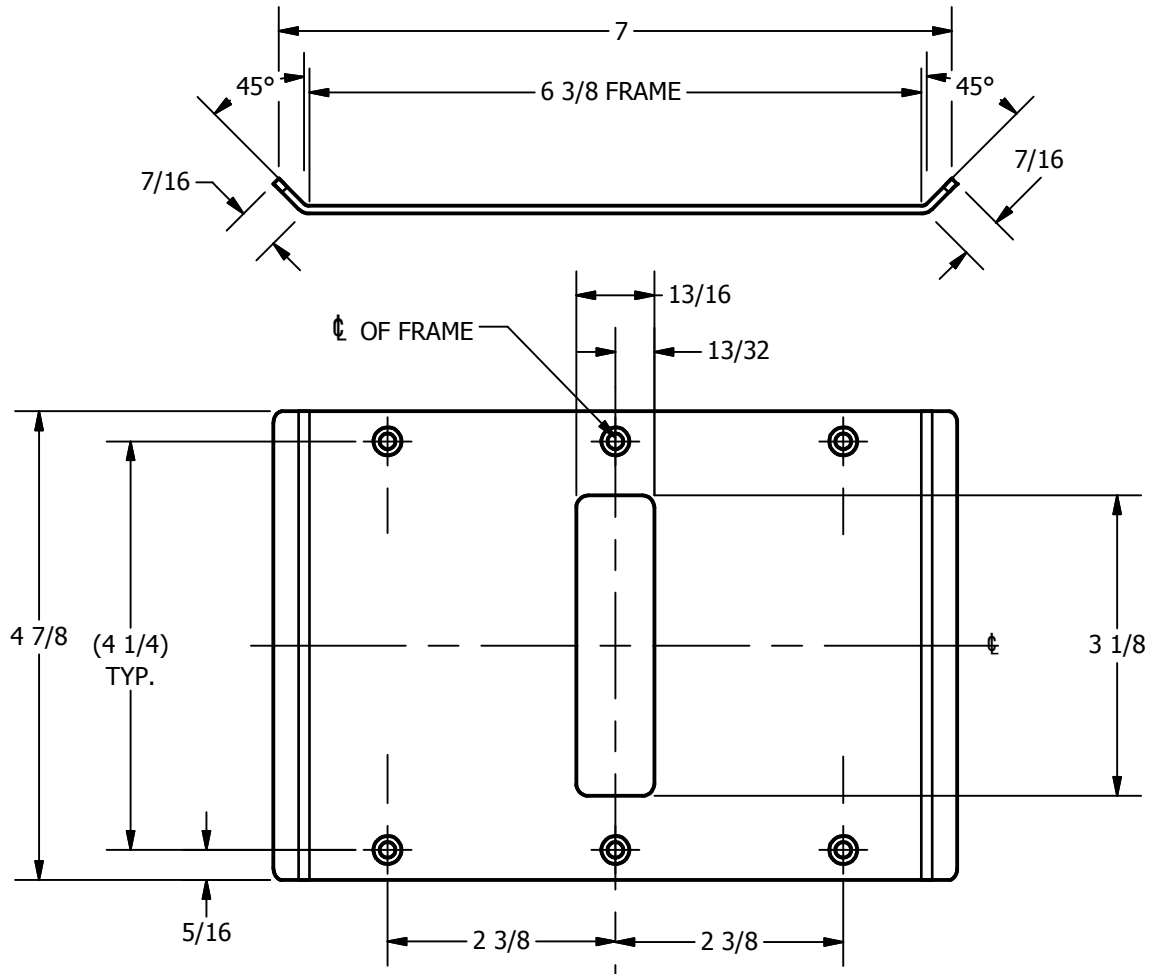

SP-DS5137 CUSTOM DOUBLE LIPPED STRIKE
 FOR 1-3/4" CENTER HUNG DOOR, MORTISE LOCK W/DEADBOLT, 6-3/8" FRAME

REINFORCEMENT:
 WHEN INSTALLING IN METAL FRAME, REINFORCEMENT IS **NEEDED** WITH THIS PRODUCT, CUSTOMER OR MANUFACTURER TO SUPPLY FRAME REINFORCEMENT WITH LATCH BOLT CLEARANCE

CUT-OUT FOR METAL JAMB

- NOTE:**
1. HORIZONTAL CENTERLINE OF PLATE TO MATCH HORIZONTAL CENTERLINE OF CUTOUT.
 2. SCREWS 8-32 X 3/8" UNDERCUT F.H.M.S.
 3. R.H. DOOR SHOWN, L.H. OPPOSITE

ORDER #: _____
 ORDER DATE: _____
 CUSTOMER: _____
 CUSTOMER PO#: _____
 MATERIAL: _____
 QUANTITY: _____