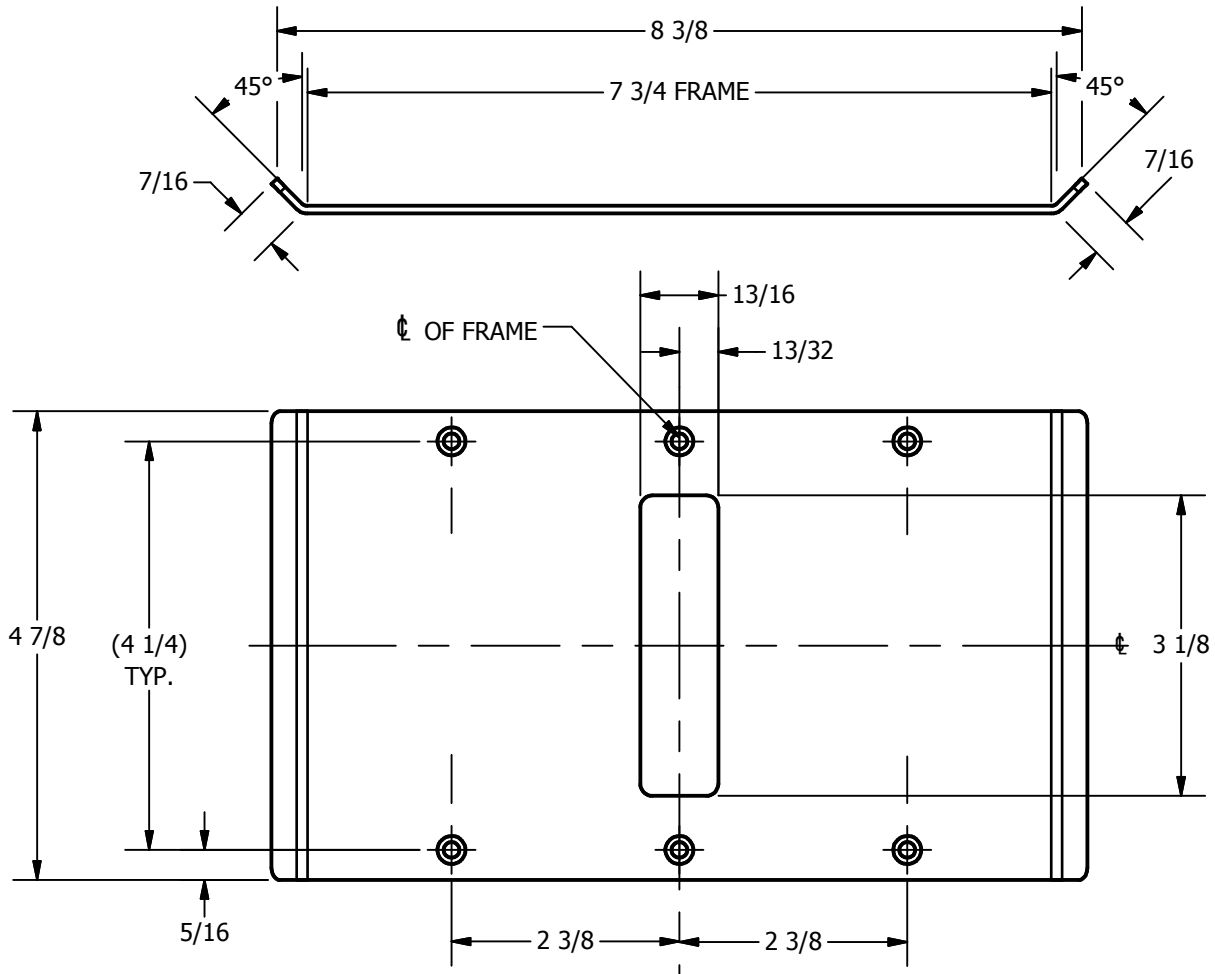

SP-DS5148 CUSTOM DOUBLE LIPPED STRIKE
 FOR 1-3/4" CENTER HUNG DOOR, MORTISE LOCK W/DEADBOLT, 7-3/4" FRAME

REINFORCEMENT:
 WHEN INSTALLING IN METAL FRAME, REINFORCEMENT IS **NEEDED** WITH THIS PRODUCT, CUSTOMER OR MANUFACTURER TO SUPPLY FRAME REINFORCEMENT WITH LATCH BOLT CLEARANCE

CUT-OUT FOR METAL JAMB

- NOTE:**
1. HORIZONTAL CENTERLINE OF PLATE TO MATCH HORIZONTAL CENTERLINE OF CUTOUT.
 2. SCREWS 8-32 X 3/8" UNDERCUT F.H.M.S.
 3. R.H. DOOR SHOWN, L.H. OPPOSITE

ORDER #: _____
 ORDER DATE: _____
 CUSTOMER: _____
 CUSTOMER PO#: _____
 MATERIAL: _____
 QUANTITY: _____