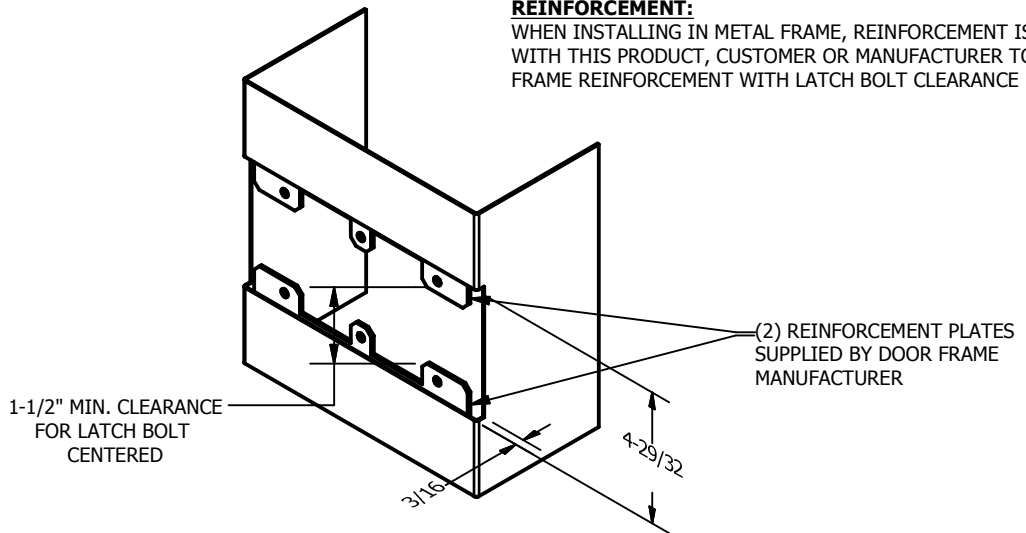

SP-DS5148 CUSTOM DOUBLE LIPPED STRIKE
 FOR 1-3/4" CENTER HUNG DOOR, MORTISE LOCK W/DEADBOLT, 7-3/4" FRAME

REINFORCEMENT:
 WHEN INSTALLING IN METAL FRAME, REINFORCEMENT IS **NEEDED** WITH THIS PRODUCT, CUSTOMER OR MANUFACTURER TO SUPPLY FRAME REINFORCEMENT WITH LATCH BOLT CLEARANCE

CUT-OUT FOR METAL JAMB

- NOTE:**
1. HORIZONTAL CENTERLINE OF PLATE TO MATCH HORIZONTAL CENTERLINE OF CUTOUT.
 2. SCREWS 8-32 X 3/8" UNDERCUT F.H.M.S.
 3. R.H. DOOR SHOWN, L.H. OPPOSITE

ORDER #: _____
 ORDER DATE: _____
 CUSTOMER: _____
 CUSTOMER PO#: _____
 MATERIAL: _____
 QUANTITY: _____