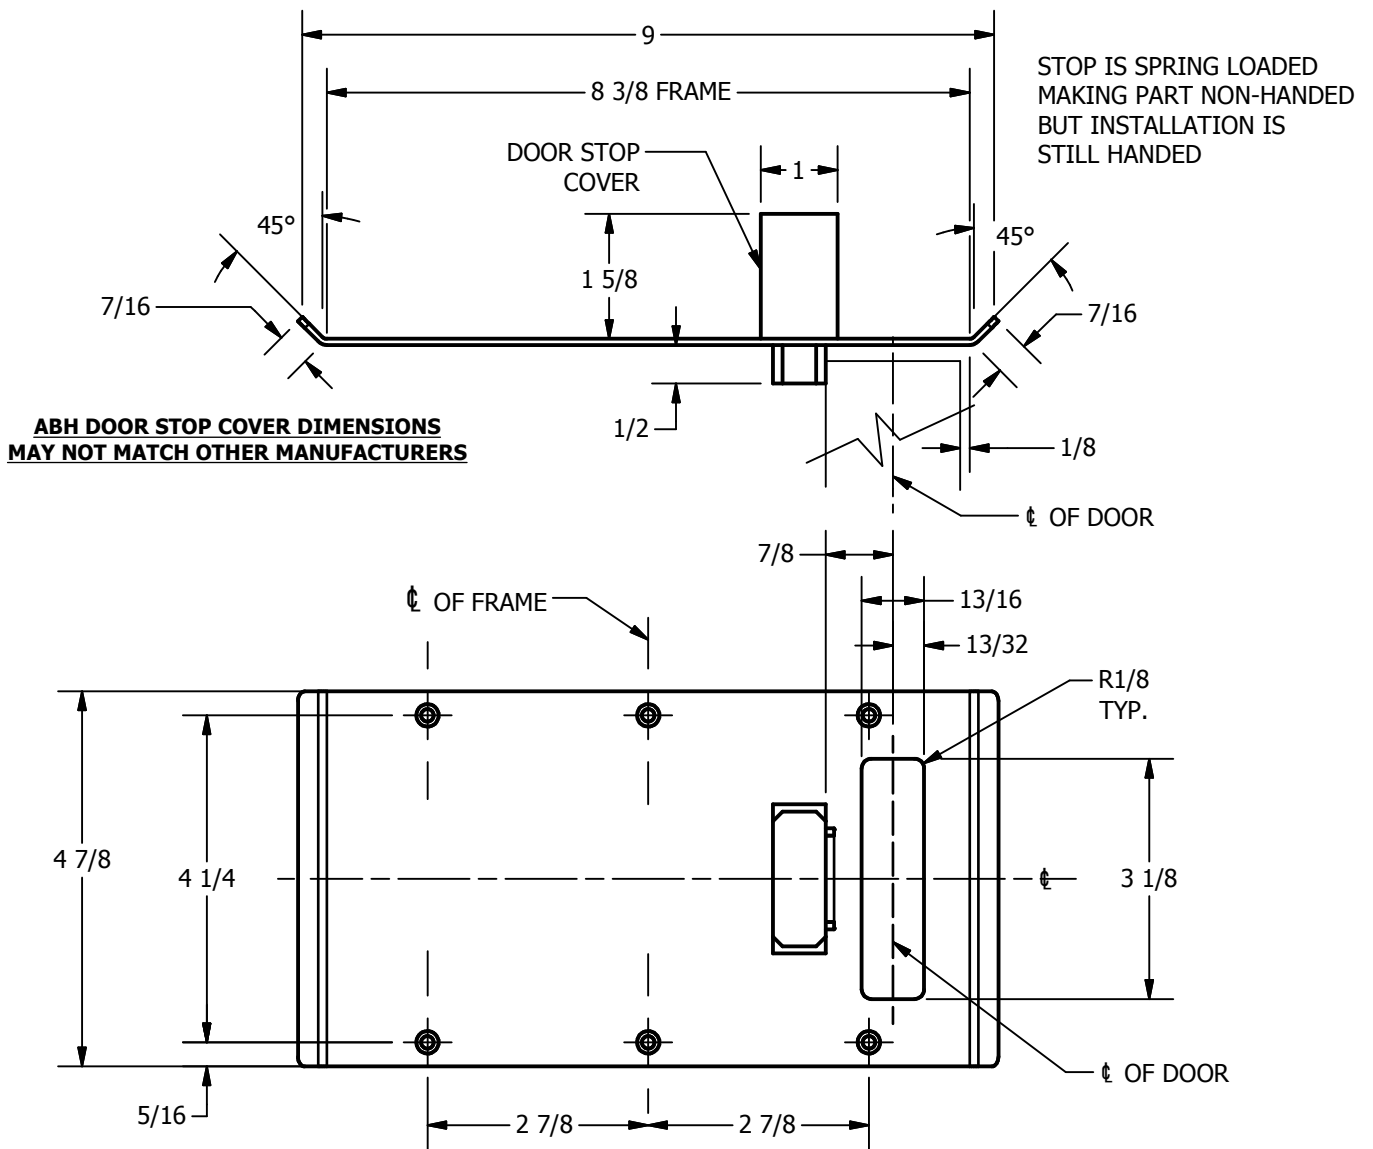

SP-CR837 CUSTOM DOUBLE LIPPED STRIKE AND RESCUE STOP

FOR 1-3/4" DOOR, 1/8" INSET, MORTISE LOCK W/DEAD BOLT, 8-3/8" FRAME

ORDER #: _____
 ORDER DATE: _____
 CUSTOMER: _____
 CUSTOMER PO#: _____
 MATERIAL: _____
 QUANTITY: _____