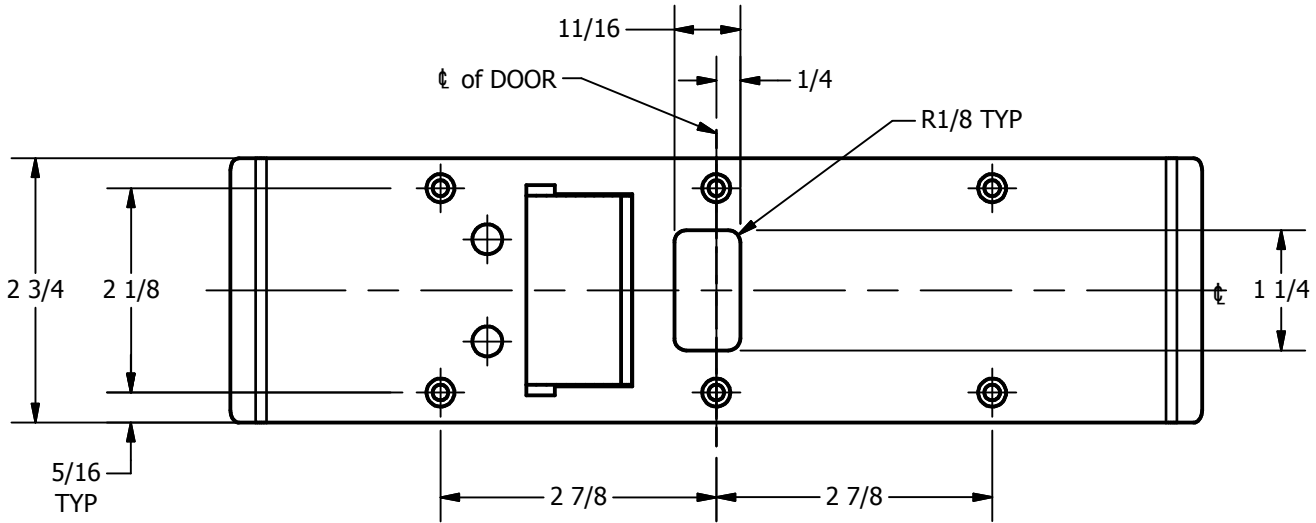

SP-CR899 CUSTOM 4590 TYPE DOUBLE LIPPED STRIKE AND RESCUE STOP

FOR 1-3/4" DOOR, CENTER HUNG DOOR, CYLINDRICAL LATCH, 9-3/8" FRAME

**ABH DOOR STOP COVER DIMENSIONS
MAY NOT MATCH OTHER MANUFACTURERS**

REINFORCEMENT:

WHEN INSTALLING IN METAL FRAME, REINFORCEMENT IS **NEEDED** WITH THIS PRODUCT, CUSTOMER OR FRAME MANUFACTURER TO SUPPLY FRAME REINFORCEMENT WITH LATCH BOLT CLEARANCE

2-5/16
MIN. CLEARANCE
FOR DOOR STOP COVER
CENTERED

(2) REINFORCEMENT PLATES
SUPPLIED BY DOOR FRAME
MANUFACTURER

NOTE:

1. HORIZONTAL CENTERLINE OF PLATE TO MATCH HORIZONTAL CENTERLINE OF CUTOUT.
2. SCREWS 8-32 X 3/8" UNDERCUT F.H.M.S.
3. R.H. DOOR SHOWN, L.H. OPPOSITE