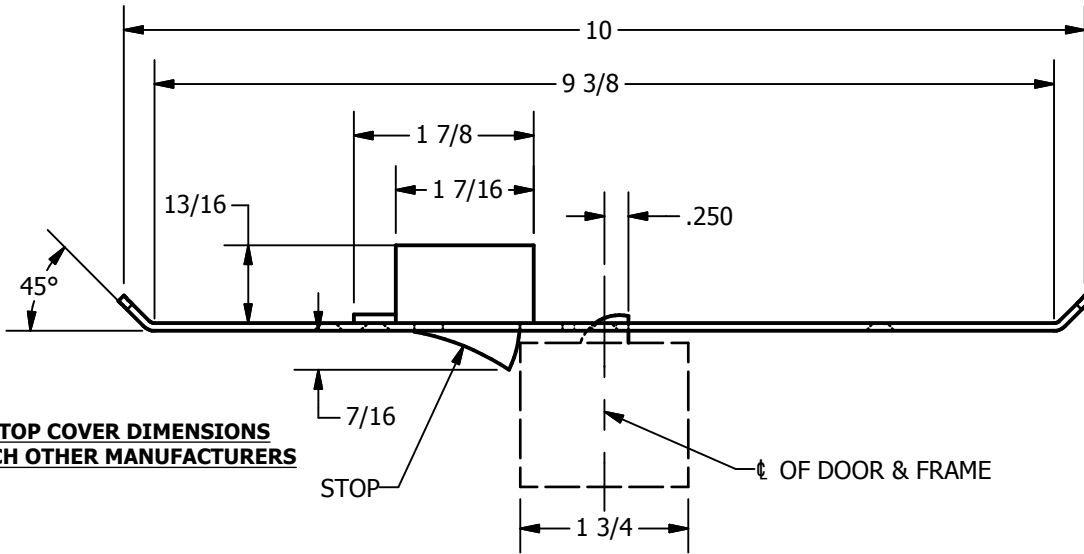

SP-CR899 CUSTOM 4590 TYPE DOUBLE LIPPED STRIKE AND RESCUE STOP

FOR 1-3/4" DOOR, CENTER HUNG DOOR, CYLINDRICAL LATCH, 9-3/8" FRAME

**ABH DOOR STOP COVER DIMENSIONS
MAY NOT MATCH OTHER MANUFACTURERS**

REINFORCEMENT:

WHEN INSTALLING IN METAL FRAME, REINFORCEMENT IS **NEEDED** WITH THIS PRODUCT, CUSTOMER OR FRAME MANUFACTURER TO SUPPLY FRAME REINFORCEMENT WITH LATCH BOLT CLEARANCE

2-5/16
MIN. CLEARANCE
FOR DOOR STOP COVER
CENTERED

(2) REINFORCEMENT PLATES
SUPPLIED BY DOOR FRAME
MANUFACTURER

NOTE:

1. HORIZONTAL CENTERLINE OF PLATE TO MATCH HORIZONTAL CENTERLINE OF CUTOUT.
2. SCREWS 8-32 X 3/8" UNDERCUT F.H.M.S.
3. R.H. DOOR SHOWN, L.H. OPPOSITE