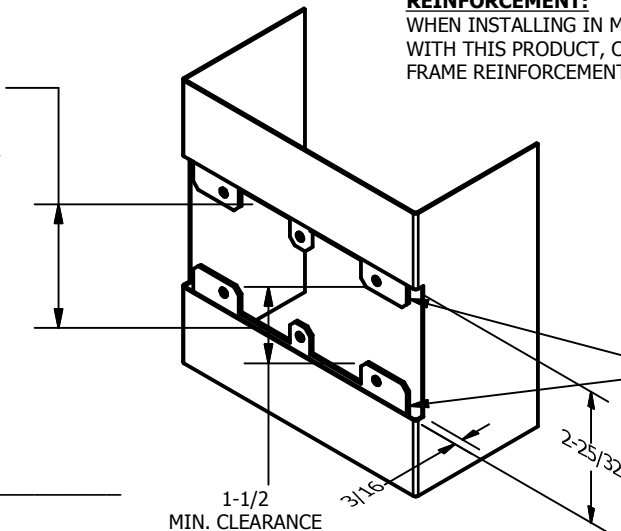

SP-CR899 CUSTOM 4590 TYPE DOUBLE LIPPED STRIKE AND RESCUE STOP

FOR 1-3/4" DOOR, CENTER HUNG DOOR, CYLINDRICAL LATCH, 9-3/8" FRAME

**ABH DOOR STOP COVER DIMENSIONS
MAY NOT MATCH OTHER MANUFACTURERS**

REINFORCEMENT:

WHEN INSTALLING IN METAL FRAME, REINFORCEMENT IS **NEEDED** WITH THIS PRODUCT, CUSTOMER OR FRAME MANUFACTURER TO SUPPLY FRAME REINFORCEMENT WITH LATCH BOLT CLEARANCE

2-5/16
MIN. CLEARANCE
FOR DOOR STOP COVER
CENTERED

(2) REINFORCEMENT PLATES
SUPPLIED BY DOOR FRAME
MANUFACTURER

NOTE:

1. HORIZONTAL CENTERLINE OF PLATE TO MATCH HORIZONTAL CENTERLINE OF CUTOUT.
2. SCREWS 8-32 X 3/8" UNDERCUT F.H.M.S.
3. R.H. DOOR SHOWN, L.H. OPPOSITE