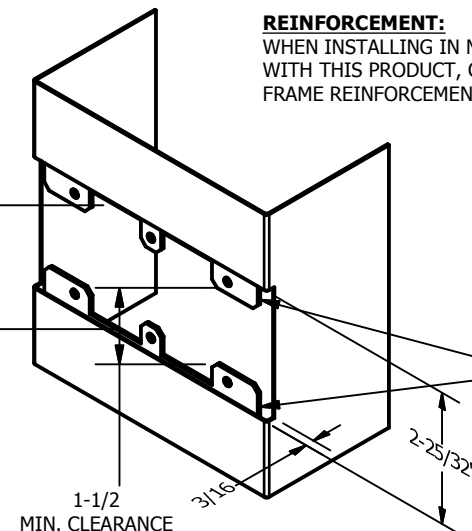

# SP-CR932 CUSTOM 4590 TYPE DOUBLE LIPPED STRIKE AND RESCUE STOP

FOR 1-3/4" THICK CENTER HUNG DOOR, MORTISE LOCK, NO DEAD BOLT, 6-1/2" FRAME

**ABH DOOR STOP COVER DIMENSIONS  
MAY NOT MATCH OTHER MANUFACTURERS**

**REINFORCEMENT:**

WHEN INSTALLING IN METAL FRAME, REINFORCEMENT IS **NEEDED** WITH THIS PRODUCT, CUSTOMER OR FRAME MANUFACTURER TO SUPPLY FRAME REINFORCEMENT WITH LATCH BOLT CLEARANCE

2-5/16  
MIN. CLEARANCE  
FOR DOOR STOP COVER  
CENTERED

**CUT-OUT FOR  
METAL JAMB**

**NOTE:**

1. HORIZONTAL CENTERLINE OF PLATE TO MATCH HORIZONTAL CENTERLINE OF CUTOUT.
2. SCREWS 8-32 X 3/8" UNDERCUT F.H.M.S.
3. R.H. DOOR SHOWN, L.H. OPPOSITE

**Architectural Builders Hardware Mfg., Inc.**