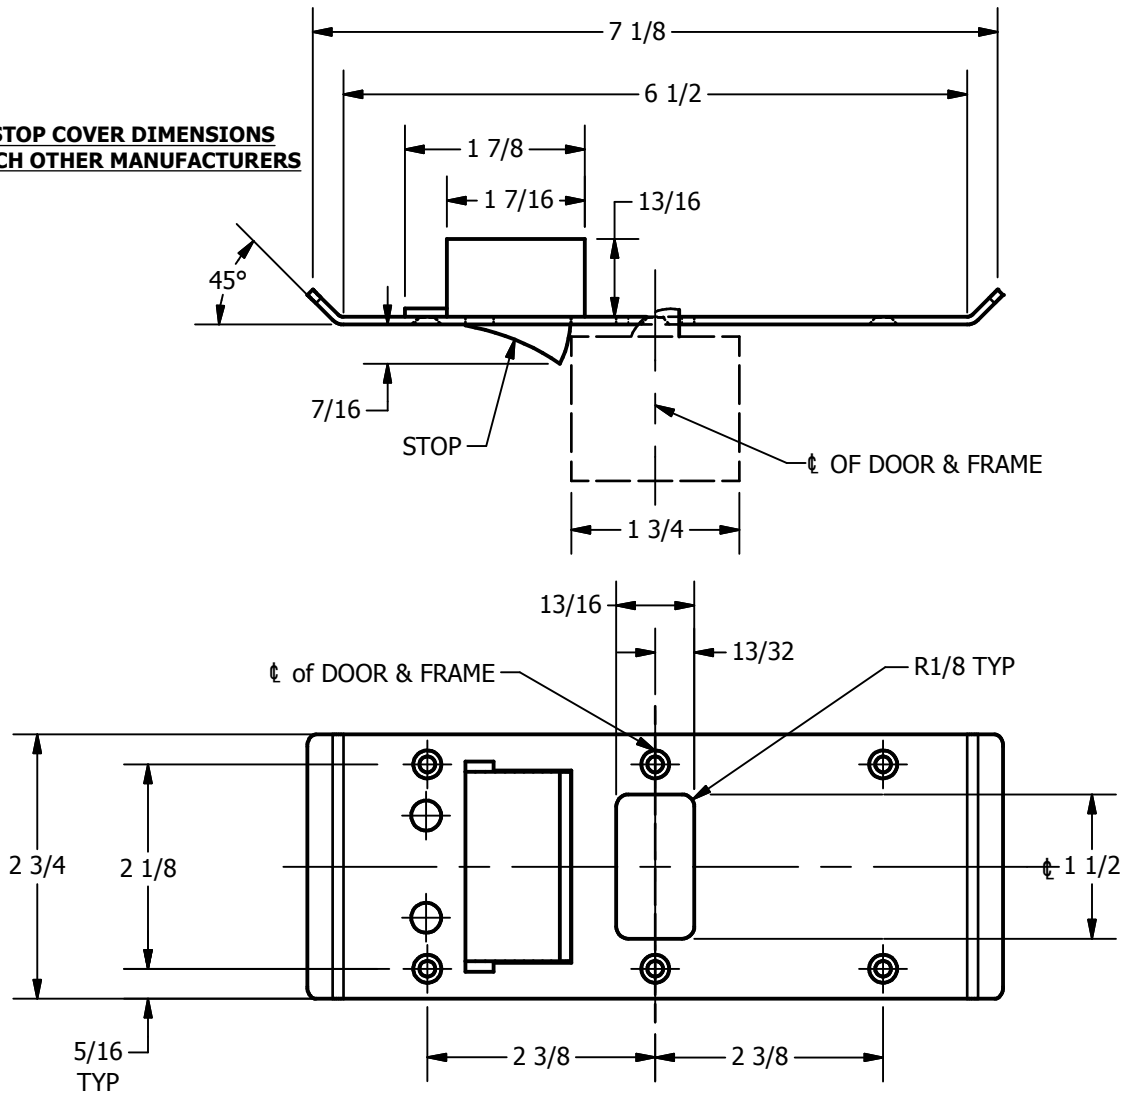

# SP-CR932 CUSTOM 4590 TYPE DOUBLE LIPPED STRIKE AND RESCUE STOP

FOR 1-3/4" THICK CENTER HUNG DOOR, MORTISE LOCK, NO DEAD BOLT, 6-1/2" FRAME

**ABH DOOR STOP COVER DIMENSIONS  
MAY NOT MATCH OTHER MANUFACTURERS**

**REINFORCEMENT:**

WHEN INSTALLING IN METAL FRAME, REINFORCEMENT IS **NEEDED** WITH THIS PRODUCT, CUSTOMER OR FRAME MANUFACTURER TO SUPPLY FRAME REINFORCEMENT WITH LATCH BOLT CLEARANCE

2-5/16  
MIN. CLEARANCE  
FOR DOOR STOP COVER  
CENTERED

**CUT-OUT FOR  
METAL JAMB**

**NOTE:**

1. HORIZONTAL CENTERLINE OF PLATE TO MATCH HORIZONTAL CENTERLINE OF CUTOUT.
2. SCREWS 8-32 X 3/8" UNDERCUT F.H.M.S.
3. R.H. DOOR SHOWN, L.H. OPPOSITE

**Architectural Builders Hardware Mfg., Inc.**