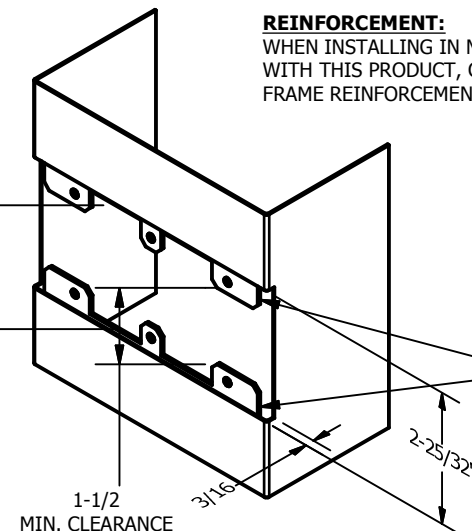

SP-CR938 CUSTOM 4590 TYPE DOUBLE LIPPED STRIKE AND RESCUE STOP

FOR 1-3/4" THICK CENTER HUNG DOOR, MORTISE LOCK, NO DEAD BOLT, 7-1/4" FRAME

**ABH DOOR STOP COVER DIMENSIONS
MAY NOT MATCH OTHER MANUFACTURERS**

REINFORCEMENT:

WHEN INSTALLING IN METAL FRAME, REINFORCEMENT IS **NEEDED** WITH THIS PRODUCT, CUSTOMER OR FRAME MANUFACTURER TO SUPPLY FRAME REINFORCEMENT WITH LATCH BOLT CLEARANCE

2-5/16
MIN. CLEARANCE
FOR DOOR STOP COVER
CENTERED

(2) REINFORCEMENT PLATES
SUPPLIED BY DOOR FRAME
MANUFACTURER

ORDER #: _____
 ORDER DATE: _____
 CUSTOMER: _____
 CUSTOMER PO#: _____
 MATERIAL: _____
 QUANTITY: _____

**CUT-OUT FOR
METAL JAMB**

NOTE:

1. HORIZONTAL CENTERLINE OF PLATE TO MATCH HORIZONTAL CENTERLINE OF CUTOUT.
2. SCREWS 8-32 X 3/8" UNDERCUT F.H.M.S.
3. R.H. DOOR SHOWN, L.H. OPPOSITE