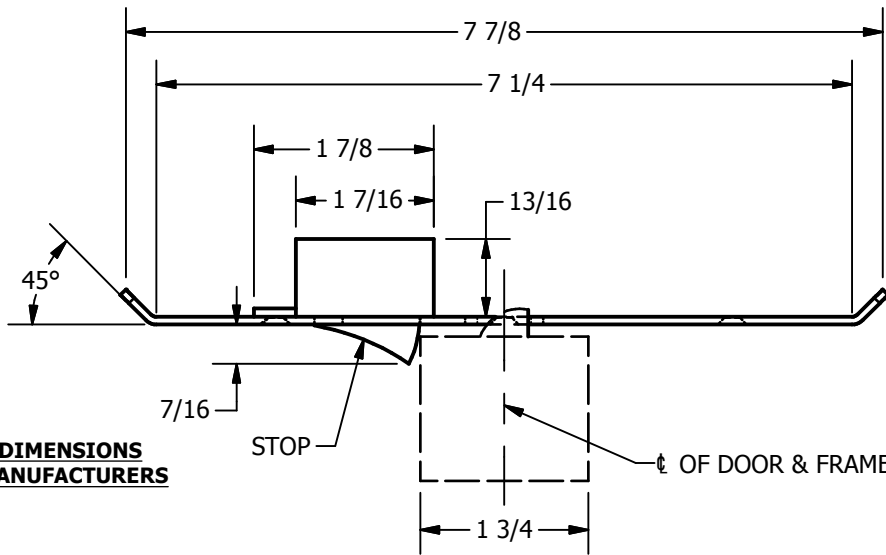

SP-CR938 CUSTOM 4590 TYPE DOUBLE LIPPED STRIKE AND RESCUE STOP

FOR 1-3/4" THICK CENTER HUNG DOOR, MORTISE LOCK, NO DEAD BOLT, 7-1/4" FRAME

**ABH DOOR STOP COVER DIMENSIONS
MAY NOT MATCH OTHER MANUFACTURERS**

REINFORCEMENT:

WHEN INSTALLING IN METAL FRAME, REINFORCEMENT IS **NEEDED** WITH THIS PRODUCT, CUSTOMER OR FRAME MANUFACTURER TO SUPPLY FRAME REINFORCEMENT WITH LATCH BOLT CLEARANCE

2-5/16
MIN. CLEARANCE
FOR DOOR STOP COVER
CENTERED

(2) REINFORCEMENT PLATES
SUPPLIED BY DOOR FRAME
MANUFACTURER

ORDER #: _____
 ORDER DATE: _____
 CUSTOMER: _____
 CUSTOMER PO#: _____
 MATERIAL: _____
 QUANTITY: _____

**CUT-OUT FOR
METAL JAMB**

NOTE:

1. HORIZONTAL CENTERLINE OF PLATE TO MATCH HORIZONTAL CENTERLINE OF CUTOUT.
2. SCREWS 8-32 X 3/8" UNDERCUT F.H.M.S.
3. R.H. DOOR SHOWN, L.H. OPPOSITE