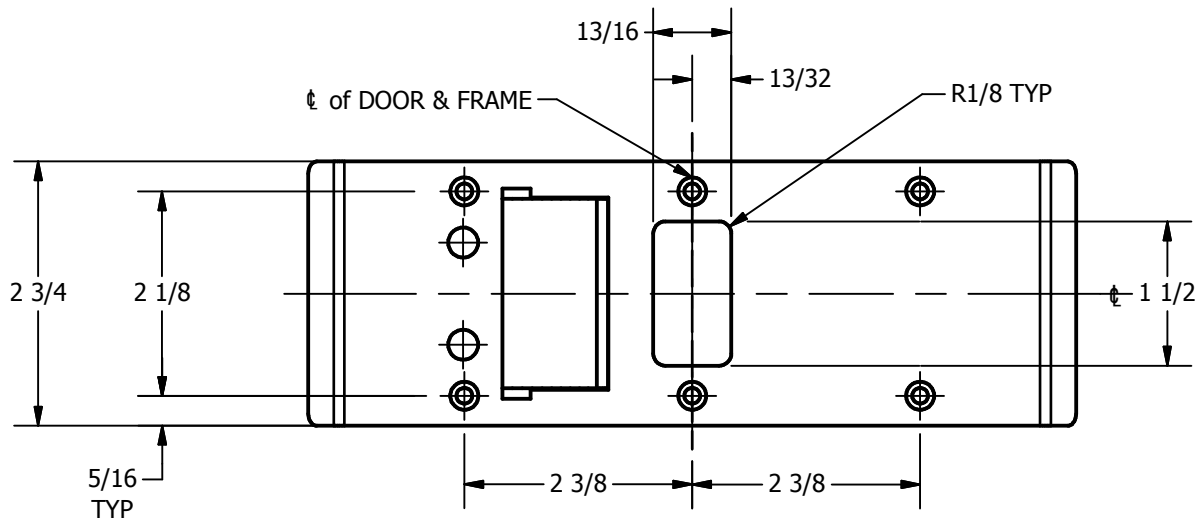

SP-CR938 CUSTOM 4590 TYPE DOUBLE LIPPED STRIKE AND RESCUE STOP

FOR 1-3/4" THICK CENTER HUNG DOOR, MORTISE LOCK, NO DEAD BOLT, 7-1/4" FRAME

**ABH DOOR STOP COVER DIMENSIONS
MAY NOT MATCH OTHER MANUFACTURERS**

REINFORCEMENT:

WHEN INSTALLING IN METAL FRAME, REINFORCEMENT IS **NEEDED** WITH THIS PRODUCT, CUSTOMER OR FRAME MANUFACTURER TO SUPPLY FRAME REINFORCEMENT WITH LATCH BOLT CLEARANCE

2-5/16
MIN. CLEARANCE
FOR DOOR STOP COVER
CENTERED

(2) REINFORCEMENT PLATES
SUPPLIED BY DOOR FRAME
MANUFACTURER

ORDER #: _____
 ORDER DATE: _____
 CUSTOMER: _____
 CUSTOMER PO#: _____
 MATERIAL: _____
 QUANTITY: _____

**CUT-OUT FOR
METAL JAMB**

NOTE:

1. HORIZONTAL CENTERLINE OF PLATE TO MATCH HORIZONTAL CENTERLINE OF CUTOUT.
2. SCREWS 8-32 X 3/8" UNDERCUT F.H.M.S.
3. R.H. DOOR SHOWN, L.H. OPPOSITE