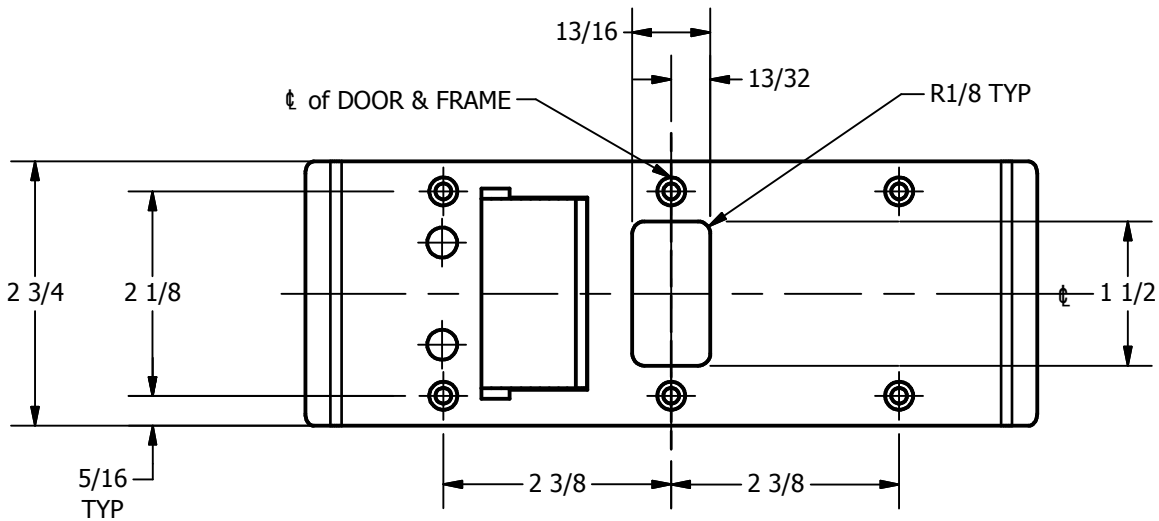

SP-CR935 CUSTOM 4590 TYPE DOUBLE LIPPED STRIKE AND RESCUE STOP

FOR 1-3/4" THICK CENTER HUNG DOOR, MORTISE LOCK, NO DEAD BOLT, 6-7/8" FRAME

**ABH DOOR STOP COVER DIMENSIONS
MAY NOT MATCH OTHER MANUFACTURERS**

REINFORCEMENT:

WHEN INSTALLING IN METAL FRAME, REINFORCEMENT IS **NEEDED** WITH THIS PRODUCT, CUSTOMER OR FRAME MANUFACTURER TO SUPPLY FRAME REINFORCEMENT WITH LATCH BOLT CLEARANCE

2-5/16
MIN. CLEARANCE
FOR DOOR STOP COVER
CENTERED

1-1/2
MIN. CLEARANCE
FOR DOOR STRIKE
CENTERED

**CUT-OUT FOR
METAL JAMB**

NOTE:

1. HORIZONTAL CENTERLINE OF PLATE TO MATCH HORIZONTAL CENTERLINE OF CUTOUT.
2. SCREWS 8-32 X 3/8" UNDERCUT F.H.M.S.
3. R.H. DOOR SHOWN, L.H. OPPOSITE