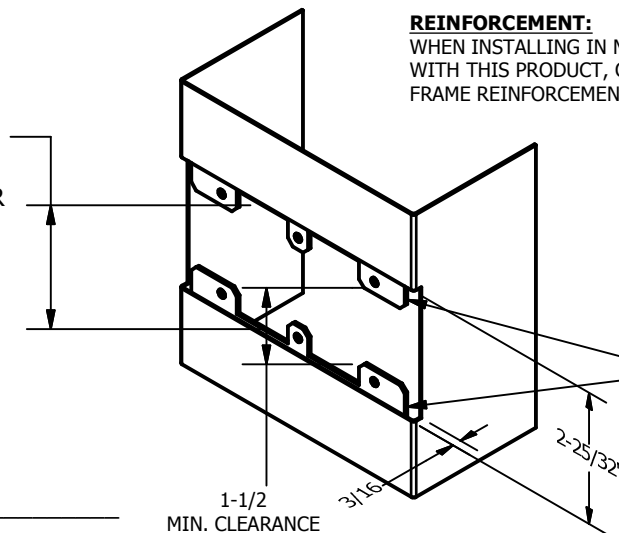

SP-CR935 CUSTOM 4590 TYPE DOUBLE LIPPED STRIKE AND RESCUE STOP

FOR 1-3/4" THICK CENTER HUNG DOOR, MORTISE LOCK, NO DEAD BOLT, 6-7/8" FRAME

**ABH DOOR STOP COVER DIMENSIONS
MAY NOT MATCH OTHER MANUFACTURERS**

REINFORCEMENT:

WHEN INSTALLING IN METAL FRAME, REINFORCEMENT IS **NEEDED** WITH THIS PRODUCT, CUSTOMER OR FRAME MANUFACTURER TO SUPPLY FRAME REINFORCEMENT WITH LATCH BOLT CLEARANCE

2-5/16
MIN. CLEARANCE
FOR DOOR STOP COVER
CENTERED

1-1/2
MIN. CLEARANCE
FOR DOOR STRIKE
CENTERED

**CUT-OUT FOR
METAL JAMB**

NOTE:

1. HORIZONTAL CENTERLINE OF PLATE TO MATCH HORIZONTAL CENTERLINE OF CUTOUT.
2. SCREWS 8-32 X 3/8" UNDERCUT F.H.M.S.
3. R.H. DOOR SHOWN, L.H. OPPOSITE