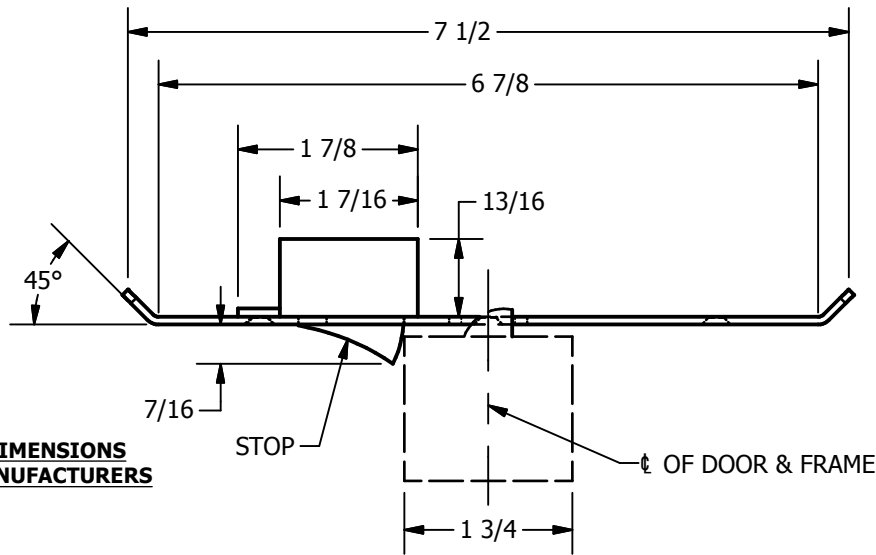

SP-CR935 CUSTOM 4590 TYPE DOUBLE LIPPED STRIKE AND RESCUE STOP

FOR 1-3/4" THICK CENTER HUNG DOOR, MORTISE LOCK, NO DEAD BOLT, 6-7/8" FRAME

**ABH DOOR STOP COVER DIMENSIONS
MAY NOT MATCH OTHER MANUFACTURERS**

REINFORCEMENT:

WHEN INSTALLING IN METAL FRAME, REINFORCEMENT IS **NEEDED** WITH THIS PRODUCT, CUSTOMER OR FRAME MANUFACTURER TO SUPPLY FRAME REINFORCEMENT WITH LATCH BOLT CLEARANCE

2-5/16
MIN. CLEARANCE
FOR DOOR STOP COVER
CENTERED

1-1/2
MIN. CLEARANCE
FOR DOOR STRIKE
CENTERED

**CUT-OUT FOR
METAL JAMB**

NOTE:

1. HORIZONTAL CENTERLINE OF PLATE TO MATCH HORIZONTAL CENTERLINE OF CUTOUT.
2. SCREWS 8-32 X 3/8" UNDERCUT F.H.M.S.
3. R.H. DOOR SHOWN, L.H. OPPOSITE