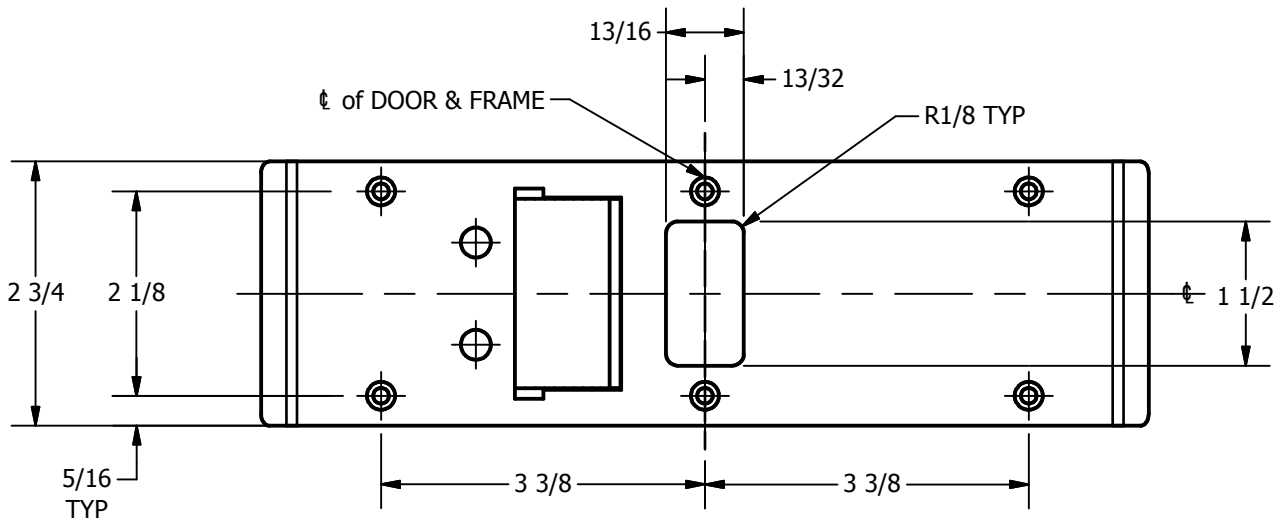

SP-CR948 CUSTOM 4590 TYPE DOUBLE LIPPED STRIKE AND RESCUE STOP

FOR 1-3/4" THICK CENTER HUNG DOOR, MORTISE LOCK, NO DEAD BOLT, 8-1/2" FRAME

**ABH DOOR STOP COVER DIMENSIONS
MAY NOT MATCH OTHER MANUFACTURERS**

REINFORCEMENT:

WHEN INSTALLING IN METAL FRAME, REINFORCEMENT IS **NEEDED** WITH THIS PRODUCT, CUSTOMER OR FRAME MANUFACTURER TO SUPPLY FRAME REINFORCEMENT WITH LATCH BOLT CLEARANCE

2-5/16
MIN. CLEARANCE
FOR DOOR STOP COVER
CENTERED

(2) REINFORCEMENT PLATES
SUPPLIED BY DOOR FRAME
MANUFACTURER

ORDER #: _____
 ORDER DATE: _____
 CUSTOMER: _____
 CUSTOMER PO#: _____
 MATERIAL: _____
 QUANTITY: _____

CUT-OUT FOR METAL JAMB

NOTE:

1. HORIZONTAL CENTERLINE OF PLATE TO MATCH HORIZONTAL CENTERLINE OF CUTOUT.
2. SCREWS 8-32 X 3/8" UNDERCUT F.H.M.S.
3. R.H. DOOR SHOWN, L.H. OPPOSITE