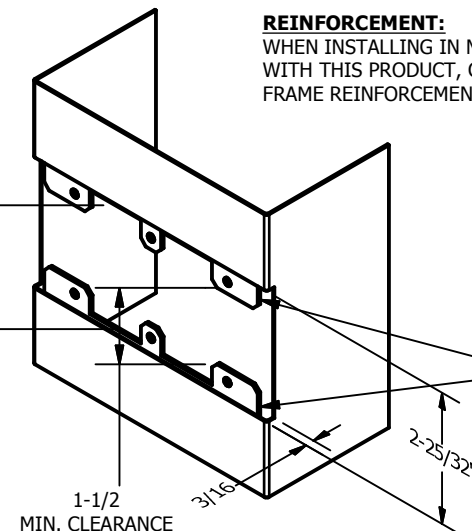

SP-CR948 CUSTOM 4590 TYPE DOUBLE LIPPED STRIKE AND RESCUE STOP

FOR 1-3/4" THICK CENTER HUNG DOOR, MORTISE LOCK, NO DEAD BOLT, 8-1/2" FRAME

**ABH DOOR STOP COVER DIMENSIONS
MAY NOT MATCH OTHER MANUFACTURERS**

REINFORCEMENT:

WHEN INSTALLING IN METAL FRAME, REINFORCEMENT IS **NEEDED** WITH THIS PRODUCT, CUSTOMER OR FRAME MANUFACTURER TO SUPPLY FRAME REINFORCEMENT WITH LATCH BOLT CLEARANCE

2-5/16
MIN. CLEARANCE
FOR DOOR STOP COVER
CENTERED

(2) REINFORCEMENT PLATES
SUPPLIED BY DOOR FRAME
MANUFACTURER

ORDER #: _____
 ORDER DATE: _____
 CUSTOMER: _____
 CUSTOMER PO#: _____
 MATERIAL: _____
 QUANTITY: _____

CUT-OUT FOR METAL JAMB

NOTE:

1. HORIZONTAL CENTERLINE OF PLATE TO MATCH HORIZONTAL CENTERLINE OF CUTOUT.
2. SCREWS 8-32 X 3/8" UNDERCUT F.H.M.S.
3. R.H. DOOR SHOWN, L.H. OPPOSITE