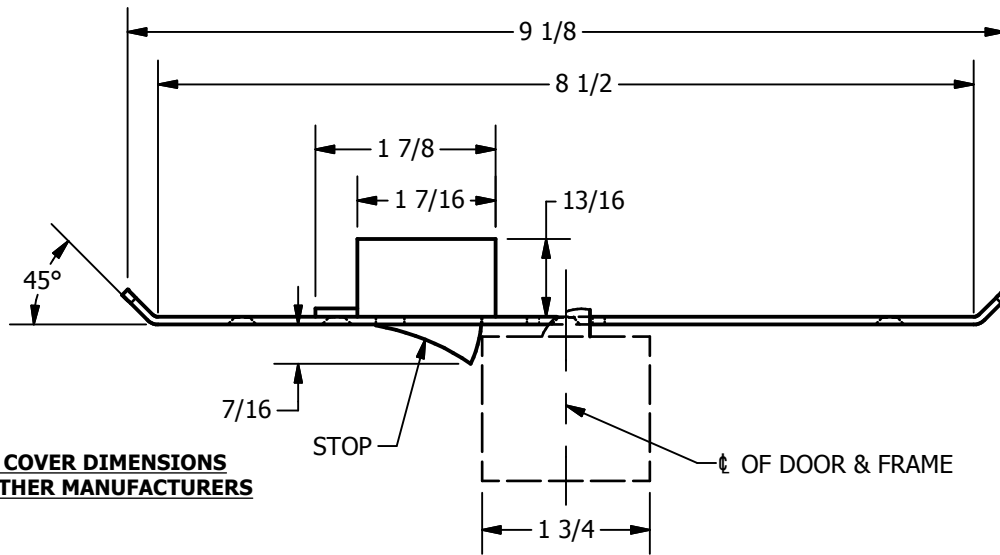

SP-CR948 CUSTOM 4590 TYPE DOUBLE LIPPED STRIKE AND RESCUE STOP

FOR 1-3/4" THICK CENTER HUNG DOOR, MORTISE LOCK, NO DEAD BOLT, 8-1/2" FRAME

**ABH DOOR STOP COVER DIMENSIONS
MAY NOT MATCH OTHER MANUFACTURERS**

REINFORCEMENT:

WHEN INSTALLING IN METAL FRAME, REINFORCEMENT IS **NEEDED** WITH THIS PRODUCT, CUSTOMER OR FRAME MANUFACTURER TO SUPPLY FRAME REINFORCEMENT WITH LATCH BOLT CLEARANCE

2-5/16
MIN. CLEARANCE
FOR DOOR STOP COVER
CENTERED

(2) REINFORCEMENT PLATES
SUPPLIED BY DOOR FRAME
MANUFACTURER

ORDER #: _____
 ORDER DATE: _____
 CUSTOMER: _____
 CUSTOMER PO#: _____
 MATERIAL: _____
 QUANTITY: _____

CUT-OUT FOR METAL JAMB

NOTE:

1. HORIZONTAL CENTERLINE OF PLATE TO MATCH HORIZONTAL CENTERLINE OF CUTOUT.
2. SCREWS 8-32 X 3/8" UNDERCUT F.H.M.S.
3. R.H. DOOR SHOWN, L.H. OPPOSITE