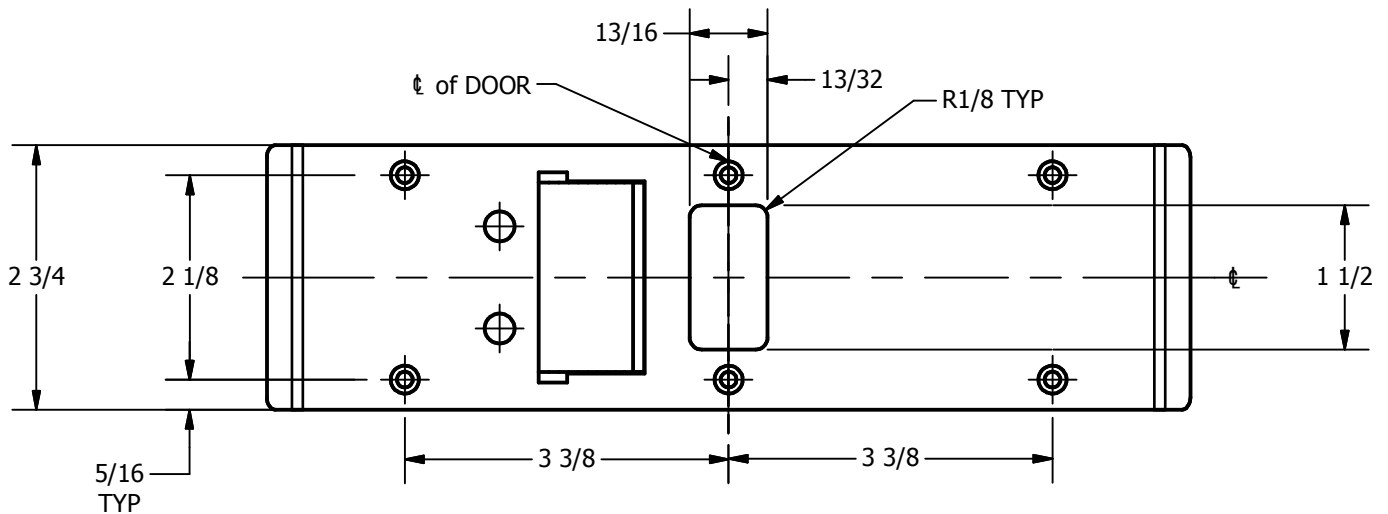

# SP-CR951 CUSTOM 4590 TYPE DOUBLE LIPPED STRIKE AND RESCUE STOP

FOR 1-3/4" THICK CENTER HUNG DOOR, MORTISE LOCK, NO DEAD BOLT, 8-7/8" FRAME

**ABH DOOR STOP COVER DIMENSIONS  
MAY NOT MATCH OTHER MANUFACTURERS**

**REINFORCEMENT:**

WHEN INSTALLING IN METAL FRAME, REINFORCEMENT IS **NEEDED** WITH THIS PRODUCT, CUSTOMER OR FRAME MANUFACTURER TO SUPPLY FRAME REINFORCEMENT WITH LATCH BOLT CLEARANCE

2-5/16  
MIN. CLEARANCE  
FOR DOOR STOP COVER  
CENTERED

**NOTE:**

1. HORIZONTAL CENTERLINE OF PLATE TO MATCH HORIZONTAL CENTERLINE OF CUTOUT.
2. SCREWS 8-32 X 3/8" UNDERCUT F.H.M.S.
3. R.H. DOOR SHOWN, L.H. OPPOSITE

(2) REINFORCEMENT PLATES  
SUPPLIED BY DOOR FRAME  
MANUFACTURER