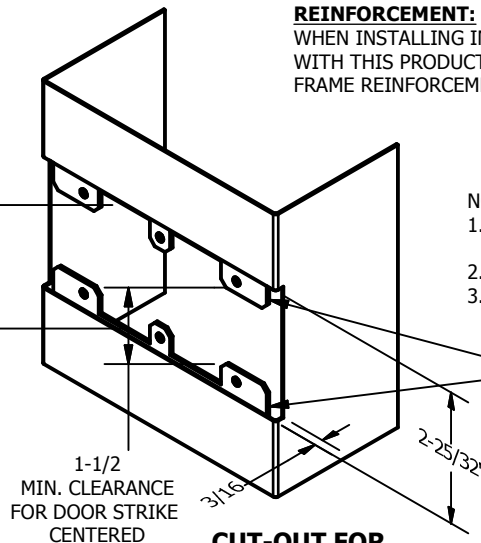

# SP-CR951 CUSTOM 4590 TYPE DOUBLE LIPPED STRIKE AND RESCUE STOP

FOR 1-3/4" THICK CENTER HUNG DOOR, MORTISE LOCK, NO DEAD BOLT, 8-7/8" FRAME

**ABH DOOR STOP COVER DIMENSIONS  
MAY NOT MATCH OTHER MANUFACTURERS**

**REINFORCEMENT:**

WHEN INSTALLING IN METAL FRAME, REINFORCEMENT IS **NEEDED** WITH THIS PRODUCT, CUSTOMER OR FRAME MANUFACTURER TO SUPPLY FRAME REINFORCEMENT WITH LATCH BOLT CLEARANCE

2-5/16  
MIN. CLEARANCE  
FOR DOOR STOP COVER  
CENTERED

**NOTE:**

1. HORIZONTAL CENTERLINE OF PLATE TO MATCH HORIZONTAL CENTERLINE OF CUTOUT.
2. SCREWS 8-32 X 3/8" UNDERCUT F.H.M.S.
3. R.H. DOOR SHOWN, L.H. OPPOSITE

(2) REINFORCEMENT PLATES  
SUPPLIED BY DOOR FRAME  
MANUFACTURER