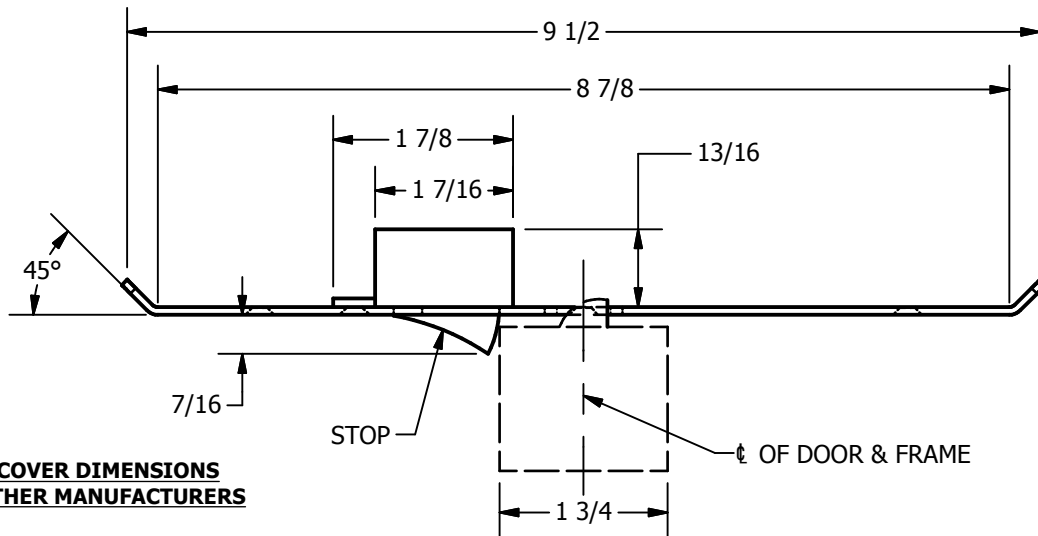

# SP-CR951 CUSTOM 4590 TYPE DOUBLE LIPPED STRIKE AND RESCUE STOP

FOR 1-3/4" THICK CENTER HUNG DOOR, MORTISE LOCK, NO DEAD BOLT, 8-7/8" FRAME

**ABH DOOR STOP COVER DIMENSIONS  
MAY NOT MATCH OTHER MANUFACTURERS**

**REINFORCEMENT:**

WHEN INSTALLING IN METAL FRAME, REINFORCEMENT IS **NEEDED** WITH THIS PRODUCT, CUSTOMER OR FRAME MANUFACTURER TO SUPPLY FRAME REINFORCEMENT WITH LATCH BOLT CLEARANCE

2-5/16  
MIN. CLEARANCE  
FOR DOOR STOP COVER  
CENTERED

**NOTE:**

1. HORIZONTAL CENTERLINE OF PLATE TO MATCH HORIZONTAL CENTERLINE OF CUTOUT.
2. SCREWS 8-32 X 3/8" UNDERCUT F.H.M.S.
3. R.H. DOOR SHOWN, L.H. OPPOSITE

(2) REINFORCEMENT PLATES  
SUPPLIED BY DOOR FRAME  
MANUFACTURER