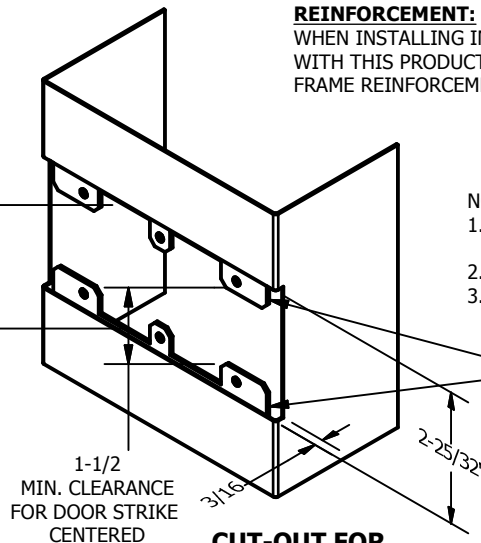

SP-CR961 CUSTOM 4590 TYPE DOUBLE LIPPED STRIKE AND RESCUE STOP

FOR 1-3/4" THICK CENTER HUNG DOOR, MORTISE LOCK, NO DEAD BOLT, 10-1/8" FRAME

**ABH DOOR STOP COVER DIMENSIONS
MAY NOT MATCH OTHER MANUFACTURERS**

REINFORCEMENT:

WHEN INSTALLING IN METAL FRAME, REINFORCEMENT IS **NEEDED** WITH THIS PRODUCT, CUSTOMER OR FRAME MANUFACTURER TO SUPPLY FRAME REINFORCEMENT WITH LATCH BOLT CLEARANCE

2-5/16
MIN. CLEARANCE
FOR DOOR STOP COVER
CENTERED

NOTE:

1. HORIZONTAL CENTERLINE OF PLATE TO MATCH HORIZONTAL CENTERLINE OF CUTOUT.
2. SCREWS 8-32 X 3/8" UNDERCUT F.H.M.S.
3. R.H. DOOR SHOWN, L.H. OPPOSITE

(2) REINFORCEMENT PLATES
SUPPLIED BY DOOR FRAME
MANUFACTURER