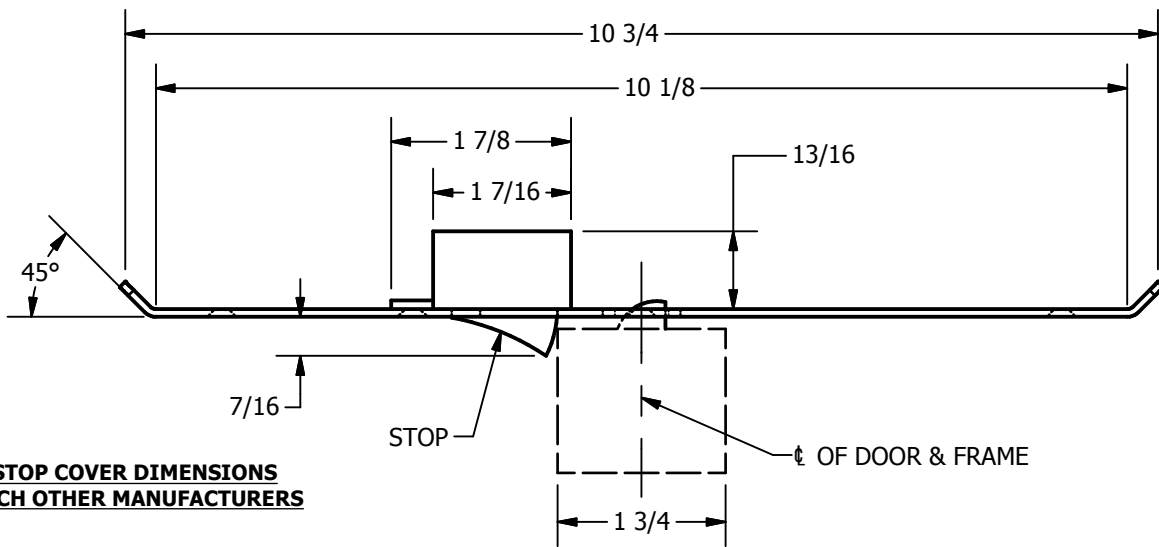

SP-CR961 CUSTOM 4590 TYPE DOUBLE LIPPED STRIKE AND RESCUE STOP

FOR 1-3/4" THICK CENTER HUNG DOOR, MORTISE LOCK, NO DEAD BOLT, 10-1/8" FRAME

**ABH DOOR STOP COVER DIMENSIONS
MAY NOT MATCH OTHER MANUFACTURERS**

REINFORCEMENT:

WHEN INSTALLING IN METAL FRAME, REINFORCEMENT IS **NEEDED** WITH THIS PRODUCT, CUSTOMER OR FRAME MANUFACTURER TO SUPPLY FRAME REINFORCEMENT WITH LATCH BOLT CLEARANCE

2-5/16
MIN. CLEARANCE
FOR DOOR STOP COVER
CENTERED

NOTE:

1. HORIZONTAL CENTERLINE OF PLATE TO MATCH HORIZONTAL CENTERLINE OF CUTOUT.
2. SCREWS 8-32 X 3/8" UNDERCUT F.H.M.S.
3. R.H. DOOR SHOWN, L.H. OPPOSITE

(2) REINFORCEMENT PLATES
SUPPLIED BY DOOR FRAME
MANUFACTURER