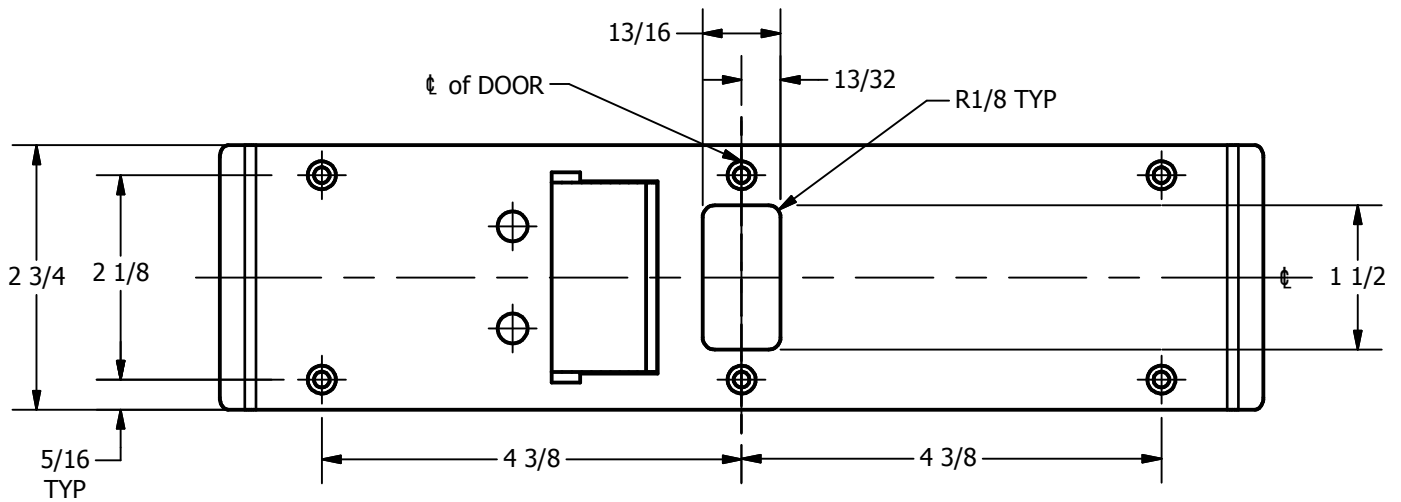

SP-CR961 CUSTOM 4590 TYPE DOUBLE LIPPED STRIKE AND RESCUE STOP

FOR 1-3/4" THICK CENTER HUNG DOOR, MORTISE LOCK, NO DEAD BOLT, 10-1/8" FRAME

**ABH DOOR STOP COVER DIMENSIONS
MAY NOT MATCH OTHER MANUFACTURERS**

REINFORCEMENT:

WHEN INSTALLING IN METAL FRAME, REINFORCEMENT IS **NEEDED** WITH THIS PRODUCT, CUSTOMER OR FRAME MANUFACTURER TO SUPPLY FRAME REINFORCEMENT WITH LATCH BOLT CLEARANCE

2-5/16
MIN. CLEARANCE
FOR DOOR STOP COVER
CENTERED

NOTE:

1. HORIZONTAL CENTERLINE OF PLATE TO MATCH HORIZONTAL CENTERLINE OF CUTOUT.
2. SCREWS 8-32 X 3/8" UNDERCUT F.H.M.S.
3. R.H. DOOR SHOWN, L.H. OPPOSITE

(2) REINFORCEMENT PLATES
SUPPLIED BY DOOR FRAME
MANUFACTURER