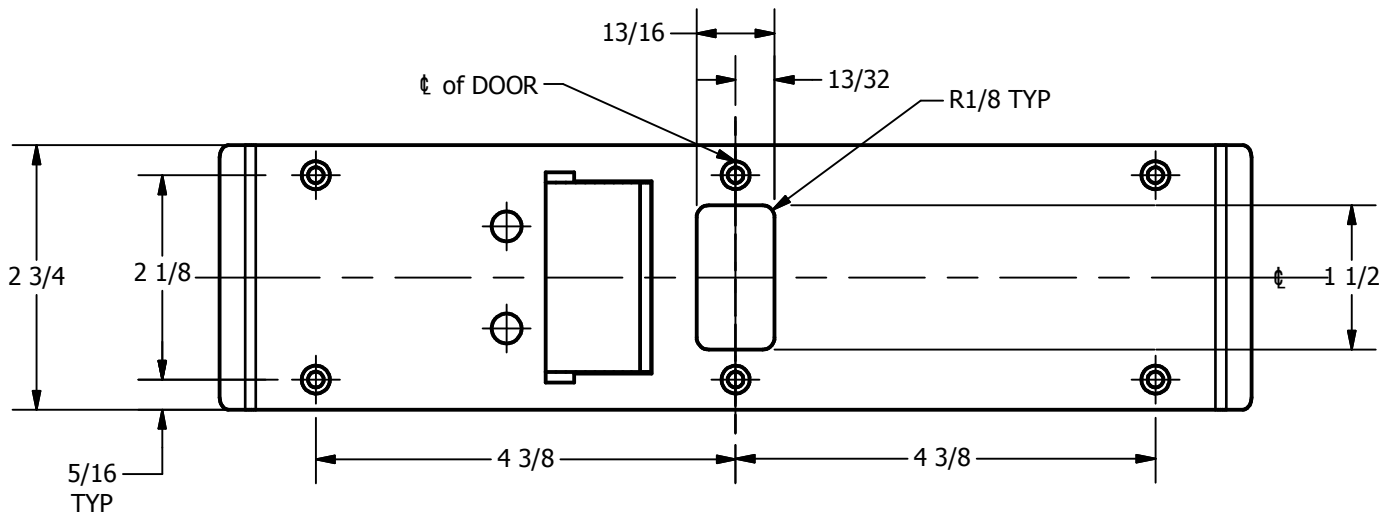

SP-CR960 CUSTOM 4590 TYPE DOUBLE LIPPED STRIKE AND RESCUE STOP

FOR 1-3/4" THICK CENTER HUNG DOOR, MORTISE LOCK, NO DEAD BOLT, 10" FRAME

**ABH DOOR STOP COVER DIMENSIONS
MAY NOT MATCH OTHER MANUFACTURERS**

REINFORCEMENT:

WHEN INSTALLING IN METAL FRAME, REINFORCEMENT IS **NEEDED** WITH THIS PRODUCT, CUSTOMER OR FRAME MANUFACTURER TO SUPPLY FRAME REINFORCEMENT WITH LATCH BOLT CLEARANCE

2-5/16
MIN. CLEARANCE
FOR DOOR STOP COVER
CENTERED

NOTE:

1. HORIZONTAL CENTERLINE OF PLATE TO MATCH HORIZONTAL CENTERLINE OF CUTOUT.
2. SCREWS 8-32 X 3/8" UNDERCUT F.H.M.S.
3. R.H. DOOR SHOWN, L.H. OPPOSITE

(2) REINFORCEMENT PLATES
SUPPLIED BY DOOR FRAME
MANUFACTURER