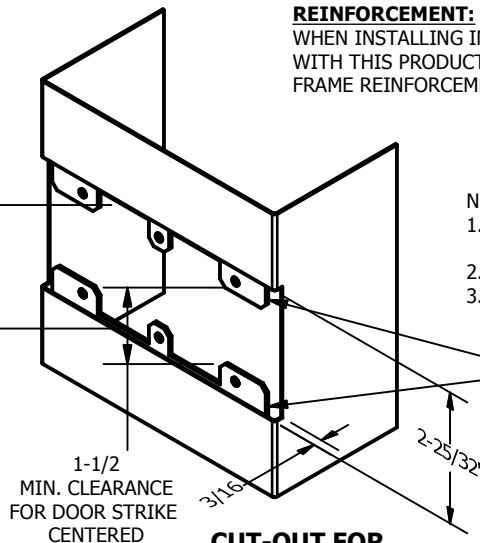

SP-CR960 CUSTOM 4590 TYPE DOUBLE LIPPED STRIKE AND RESCUE STOP

FOR 1-3/4" THICK CENTER HUNG DOOR, MORTISE LOCK, NO DEAD BOLT, 10" FRAME

**ABH DOOR STOP COVER DIMENSIONS
MAY NOT MATCH OTHER MANUFACTURERS**

REINFORCEMENT:

WHEN INSTALLING IN METAL FRAME, REINFORCEMENT IS **NEEDED** WITH THIS PRODUCT, CUSTOMER OR FRAME MANUFACTURER TO SUPPLY FRAME REINFORCEMENT WITH LATCH BOLT CLEARANCE

2-5/16
MIN. CLEARANCE
FOR DOOR STOP COVER
CENTERED

NOTE:

1. HORIZONTAL CENTERLINE OF PLATE TO MATCH HORIZONTAL CENTERLINE OF CUTOUT.
2. SCREWS 8-32 X 3/8" UNDERCUT F.H.M.S.
3. R.H. DOOR SHOWN, L.H. OPPOSITE

(2) REINFORCEMENT PLATES
SUPPLIED BY DOOR FRAME
MANUFACTURER