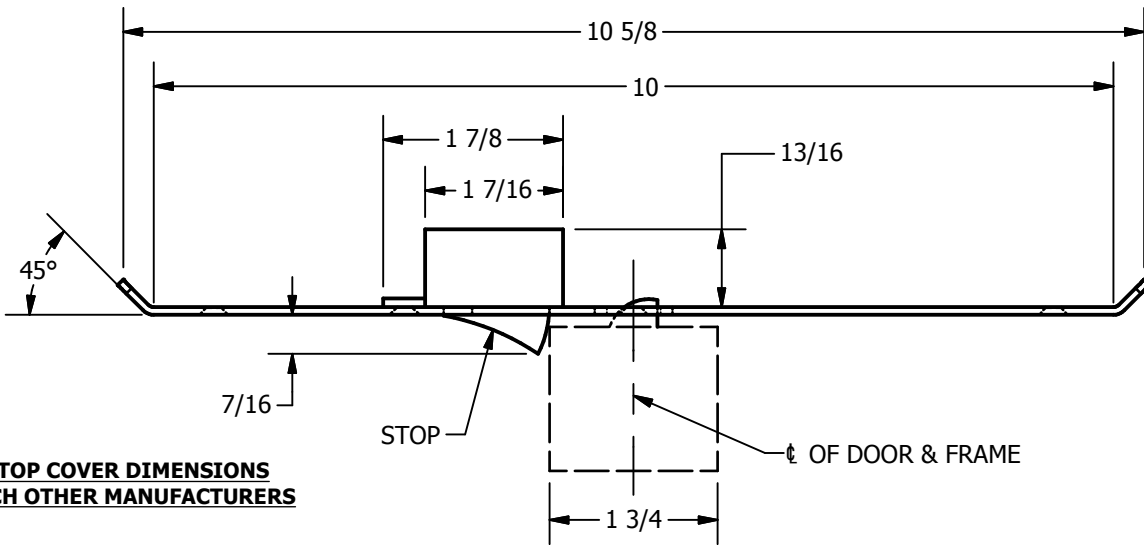

SP-CR960 CUSTOM 4590 TYPE DOUBLE LIPPED STRIKE AND RESCUE STOP

FOR 1-3/4" THICK CENTER HUNG DOOR, MORTISE LOCK, NO DEAD BOLT, 10" FRAME

**ABH DOOR STOP COVER DIMENSIONS
MAY NOT MATCH OTHER MANUFACTURERS**

REINFORCEMENT:

WHEN INSTALLING IN METAL FRAME, REINFORCEMENT IS **NEEDED** WITH THIS PRODUCT, CUSTOMER OR FRAME MANUFACTURER TO SUPPLY FRAME REINFORCEMENT WITH LATCH BOLT CLEARANCE

2-5/16
MIN. CLEARANCE
FOR DOOR STOP COVER
CENTERED

NOTE:

1. HORIZONTAL CENTERLINE OF PLATE TO MATCH HORIZONTAL CENTERLINE OF CUTOUT.
2. SCREWS 8-32 X 3/8" UNDERCUT F.H.M.S.
3. R.H. DOOR SHOWN, L.H. OPPOSITE

(2) REINFORCEMENT PLATES
SUPPLIED BY DOOR FRAME
MANUFACTURER