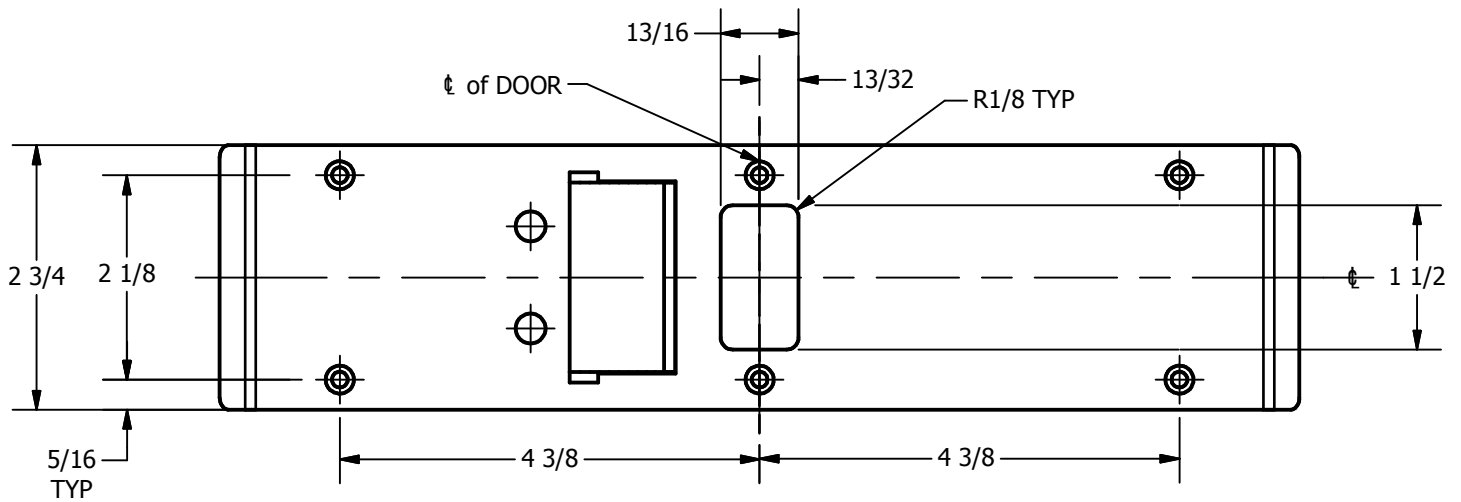

SP-CR964 CUSTOM 4590 TYPE DOUBLE LIPPED STRIKE AND RESCUE STOP

FOR 1-3/4" THICK CENTER HUNG DOOR, MORTISE LOCK, NO DEAD BOLT, 10-1/2" FRAME

**ABH DOOR STOP COVER DIMENSIONS
MAY NOT MATCH OTHER MANUFACTURERS**

REINFORCEMENT:

WHEN INSTALLING IN METAL FRAME, REINFORCEMENT IS **NEEDED** WITH THIS PRODUCT, CUSTOMER OR FRAME MANUFACTURER TO SUPPLY FRAME REINFORCEMENT WITH LATCH BOLT CLEARANCE

2-5/16
MIN. CLEARANCE
FOR DOOR STOP COVER
CENTERED

NOTE:

1. HORIZONTAL CENTERLINE OF PLATE TO MATCH HORIZONTAL CENTERLINE OF CUTOUT.
2. SCREWS 8-32 X 3/8" UNDERCUT F.H.M.S.
3. R.H. DOOR SHOWN, L.H. OPPOSITE

ORDER #: _____
 ORDER DATE: _____
 CUSTOMER: _____
 CUSTOMER PO#: _____
 MATERIAL: _____
 QUANTITY: _____