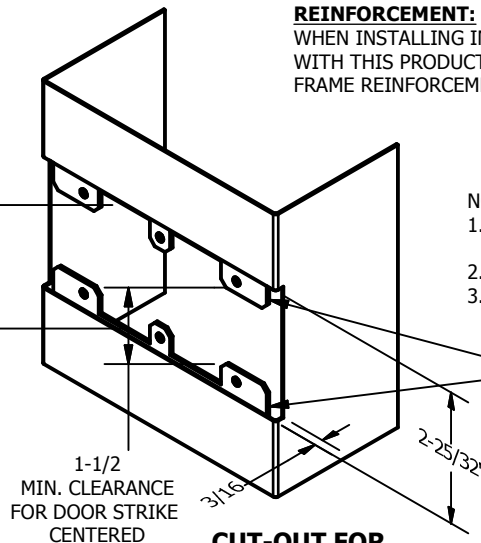

SP-CR964 CUSTOM 4590 TYPE DOUBLE LIPPED STRIKE AND RESCUE STOP

FOR 1-3/4" THICK CENTER HUNG DOOR, MORTISE LOCK, NO DEAD BOLT, 10-1/2" FRAME

**ABH DOOR STOP COVER DIMENSIONS
MAY NOT MATCH OTHER MANUFACTURERS**

REINFORCEMENT:

WHEN INSTALLING IN METAL FRAME, REINFORCEMENT IS **NEEDED** WITH THIS PRODUCT, CUSTOMER OR FRAME MANUFACTURER TO SUPPLY FRAME REINFORCEMENT WITH LATCH BOLT CLEARANCE

2-5/16
MIN. CLEARANCE
FOR DOOR STOP COVER
CENTERED

NOTE:

1. HORIZONTAL CENTERLINE OF PLATE TO MATCH HORIZONTAL CENTERLINE OF CUTOUT.
2. SCREWS 8-32 X 3/8" UNDERCUT F.H.M.S.
3. R.H. DOOR SHOWN, L.H. OPPOSITE

ORDER #: _____
 ORDER DATE: _____
 CUSTOMER: _____
 CUSTOMER PO#: _____
 MATERIAL: _____
 QUANTITY: _____