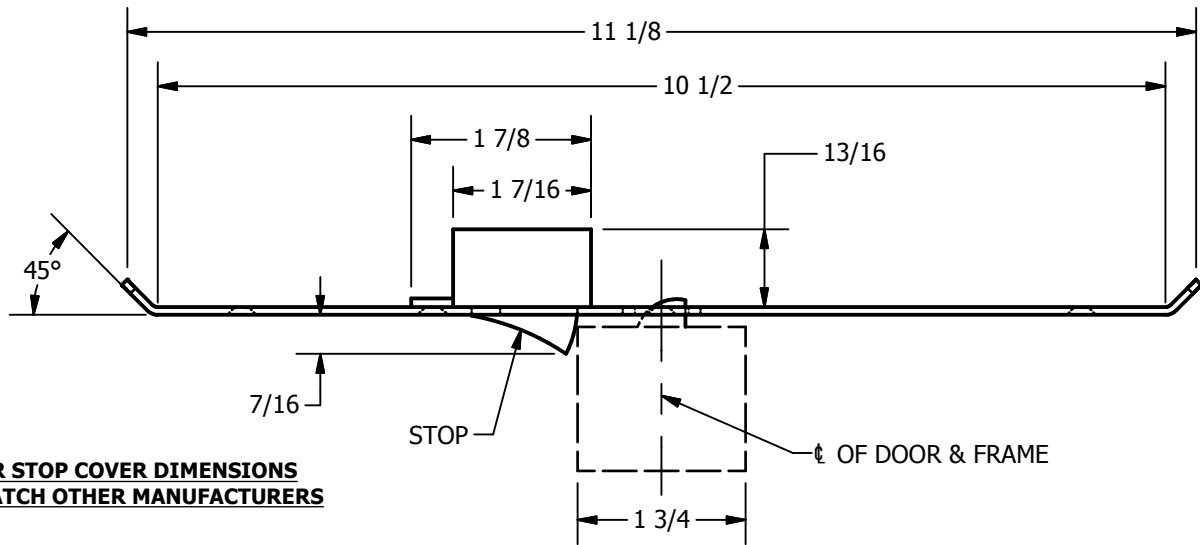

SP-CR964 CUSTOM 4590 TYPE DOUBLE LIPPED STRIKE AND RESCUE STOP

FOR 1-3/4" THICK CENTER HUNG DOOR, MORTISE LOCK, NO DEAD BOLT, 10-1/2" FRAME

**ABH DOOR STOP COVER DIMENSIONS
MAY NOT MATCH OTHER MANUFACTURERS**

REINFORCEMENT:

WHEN INSTALLING IN METAL FRAME, REINFORCEMENT IS **NEEDED** WITH THIS PRODUCT, CUSTOMER OR FRAME MANUFACTURER TO SUPPLY FRAME REINFORCEMENT WITH LATCH BOLT CLEARANCE

2-5/16
MIN. CLEARANCE
FOR DOOR STOP COVER
CENTERED

NOTE:

1. HORIZONTAL CENTERLINE OF PLATE TO MATCH HORIZONTAL CENTERLINE OF CUTOUT.
2. SCREWS 8-32 X 3/8" UNDERCUT F.H.M.S.
3. R.H. DOOR SHOWN, L.H. OPPOSITE

ORDER #: _____
 ORDER DATE: _____
 CUSTOMER: _____
 CUSTOMER PO#: _____
 MATERIAL: _____
 QUANTITY: _____