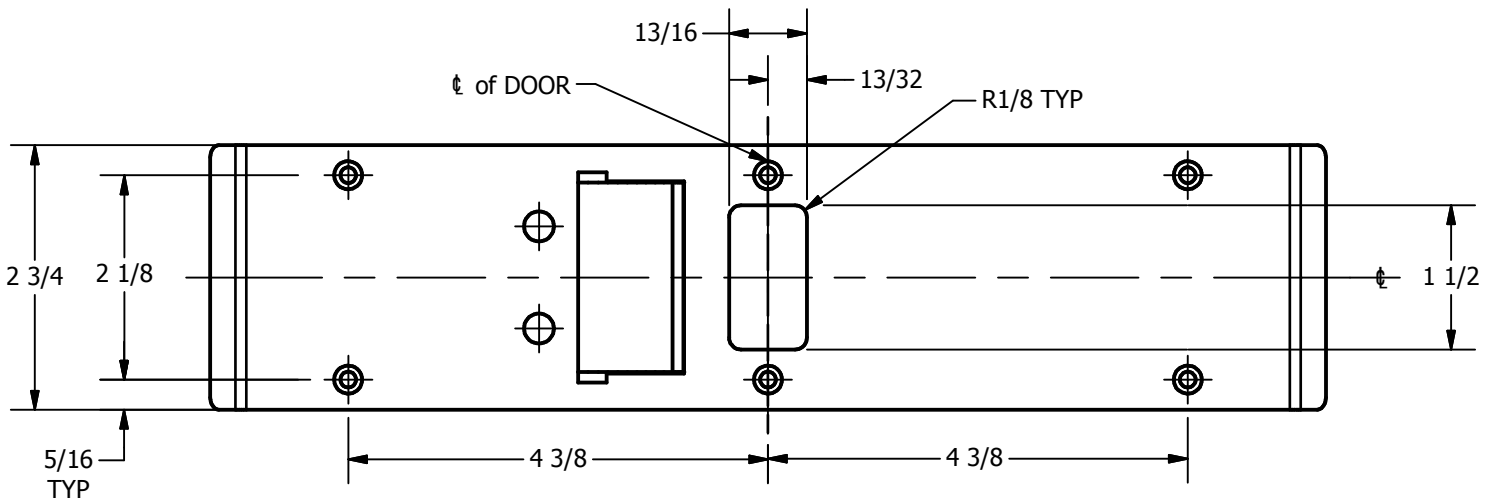

SP-CR967 CUSTOM 4590 TYPE DOUBLE LIPPED STRIKE AND RESCUE STOP

FOR 1-3/4" THICK CENTER HUNG DOOR, MORTISE LOCK, NO DEAD BOLT, 10-7/8" FRAME

**ABH DOOR STOP COVER DIMENSIONS
MAY NOT MATCH OTHER MANUFACTURERS**

REINFORCEMENT:

WHEN INSTALLING IN METAL FRAME, REINFORCEMENT IS **NEEDED** WITH THIS PRODUCT, CUSTOMER OR FRAME MANUFACTURER TO SUPPLY FRAME REINFORCEMENT WITH LATCH BOLT CLEARANCE

2-5/16
MIN. CLEARANCE
FOR DOOR STOP COVER
CENTERED

NOTE:

1. HORIZONTAL CENTERLINE OF PLATE TO MATCH HORIZONTAL CENTERLINE OF CUTOUT.
2. SCREWS 8-32 X 3/8" UNDERCUT F.H.M.S.
3. R.H. DOOR SHOWN, L.H. OPPOSITE

ORDER #: _____
 ORDER DATE: _____
 CUSTOMER: _____
 CUSTOMER PO#: _____
 MATERIAL: _____
 QUANTITY: _____