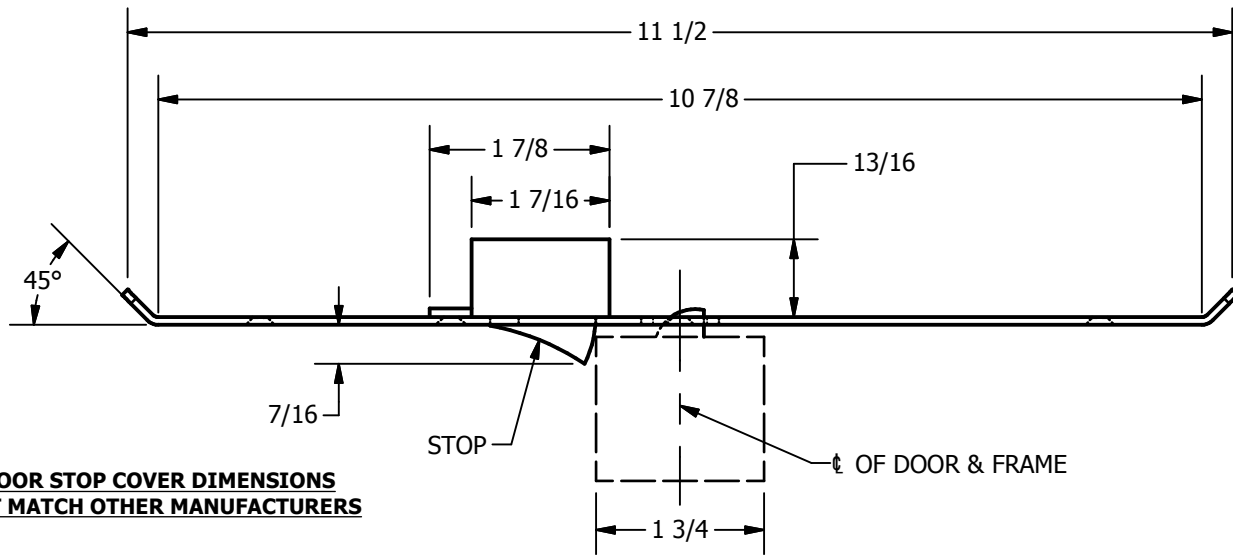

SP-CR967 CUSTOM 4590 TYPE DOUBLE LIPPED STRIKE AND RESCUE STOP

FOR 1-3/4" THICK CENTER HUNG DOOR, MORTISE LOCK, NO DEAD BOLT, 10-7/8" FRAME

**ABH DOOR STOP COVER DIMENSIONS
MAY NOT MATCH OTHER MANUFACTURERS**

REINFORCEMENT:

WHEN INSTALLING IN METAL FRAME, REINFORCEMENT IS **NEEDED** WITH THIS PRODUCT, CUSTOMER OR FRAME MANUFACTURER TO SUPPLY FRAME REINFORCEMENT WITH LATCH BOLT CLEARANCE

2-5/16
MIN. CLEARANCE
FOR DOOR STOP COVER
CENTERED

NOTE:

1. HORIZONTAL CENTERLINE OF PLATE TO MATCH HORIZONTAL CENTERLINE OF CUTOUT.
2. SCREWS 8-32 X 3/8" UNDERCUT F.H.M.S.
3. R.H. DOOR SHOWN, L.H. OPPOSITE

ORDER #: _____
 ORDER DATE: _____
 CUSTOMER: _____
 CUSTOMER PO#: _____
 MATERIAL: _____
 QUANTITY: _____