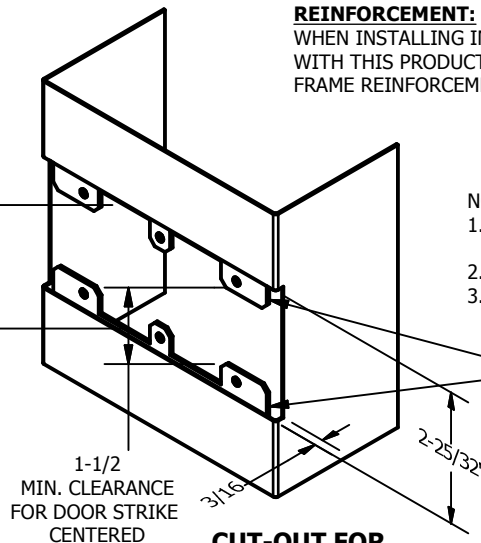

SP-CR967 CUSTOM 4590 TYPE DOUBLE LIPPED STRIKE AND RESCUE STOP

FOR 1-3/4" THICK CENTER HUNG DOOR, MORTISE LOCK, NO DEAD BOLT, 10-7/8" FRAME

**ABH DOOR STOP COVER DIMENSIONS
MAY NOT MATCH OTHER MANUFACTURERS**

REINFORCEMENT:

WHEN INSTALLING IN METAL FRAME, REINFORCEMENT IS **NEEDED** WITH THIS PRODUCT, CUSTOMER OR FRAME MANUFACTURER TO SUPPLY FRAME REINFORCEMENT WITH LATCH BOLT CLEARANCE

2-5/16
MIN. CLEARANCE
FOR DOOR STOP COVER
CENTERED

NOTE:

1. HORIZONTAL CENTERLINE OF PLATE TO MATCH HORIZONTAL CENTERLINE OF CUTOUT.
2. SCREWS 8-32 X 3/8" UNDERCUT F.H.M.S.
3. R.H. DOOR SHOWN, L.H. OPPOSITE

ORDER #: _____
 ORDER DATE: _____
 CUSTOMER: _____
 CUSTOMER PO#: _____
 MATERIAL: _____
 QUANTITY: _____