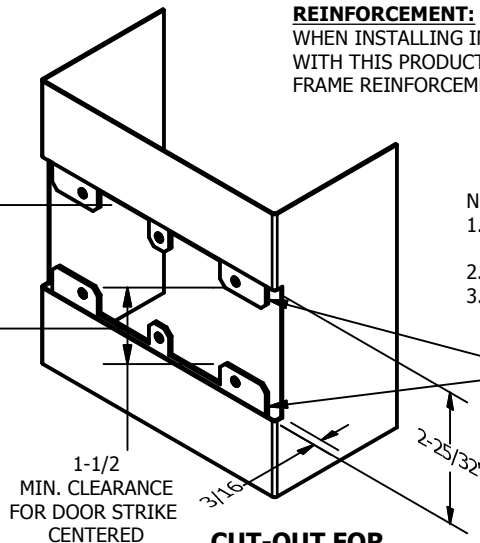

SP-CR959 CUSTOM 4590 TYPE DOUBLE LIPPED STRIKE AND RESCUE STOP

FOR 1-3/4" THICK CENTER HUNG DOOR, MORTISE LOCK, NO DEAD BOLT, 9-7/8" FRAME

**ABH DOOR STOP COVER DIMENSIONS
MAY NOT MATCH OTHER MANUFACTURERS**

REINFORCEMENT:

WHEN INSTALLING IN METAL FRAME, REINFORCEMENT IS **NEEDED** WITH THIS PRODUCT, CUSTOMER OR FRAME MANUFACTURER TO SUPPLY FRAME REINFORCEMENT WITH LATCH BOLT CLEARANCE

2-5/16
MIN. CLEARANCE
FOR DOOR STOP COVER
CENTERED

NOTE:

1. HORIZONTAL CENTERLINE OF PLATE TO MATCH HORIZONTAL CENTERLINE OF CUTOUT.
2. SCREWS 8-32 X 3/8" UNDERCUT F.H.M.S.
3. R.H. DOOR SHOWN, L.H. OPPOSITE

(2) REINFORCEMENT PLATES
SUPPLIED BY DOOR FRAME
MANUFACTURER