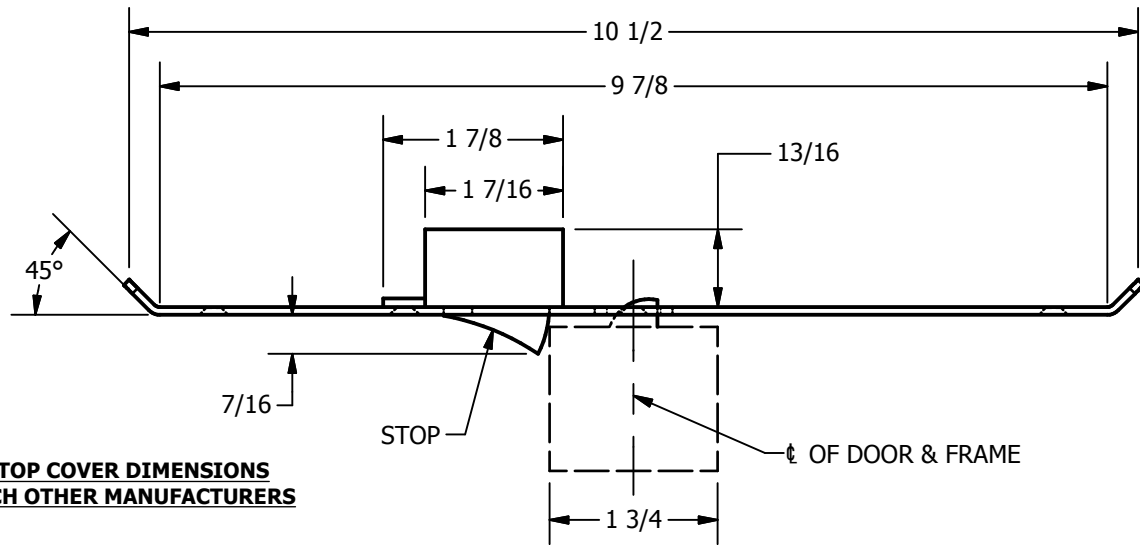

SP-CR959 CUSTOM 4590 TYPE DOUBLE LIPPED STRIKE AND RESCUE STOP

FOR 1-3/4" THICK CENTER HUNG DOOR, MORTISE LOCK, NO DEAD BOLT, 9-7/8" FRAME

**ABH DOOR STOP COVER DIMENSIONS
MAY NOT MATCH OTHER MANUFACTURERS**

REINFORCEMENT:

WHEN INSTALLING IN METAL FRAME, REINFORCEMENT IS **NEEDED** WITH THIS PRODUCT, CUSTOMER OR FRAME MANUFACTURER TO SUPPLY FRAME REINFORCEMENT WITH LATCH BOLT CLEARANCE

2-5/16
MIN. CLEARANCE
FOR DOOR STOP COVER
CENTERED

NOTE:

1. HORIZONTAL CENTERLINE OF PLATE TO MATCH HORIZONTAL CENTERLINE OF CUTOUT.
2. SCREWS 8-32 X 3/8" UNDERCUT F.H.M.S.
3. R.H. DOOR SHOWN, L.H. OPPOSITE

(2) REINFORCEMENT PLATES
SUPPLIED BY DOOR FRAME
MANUFACTURER