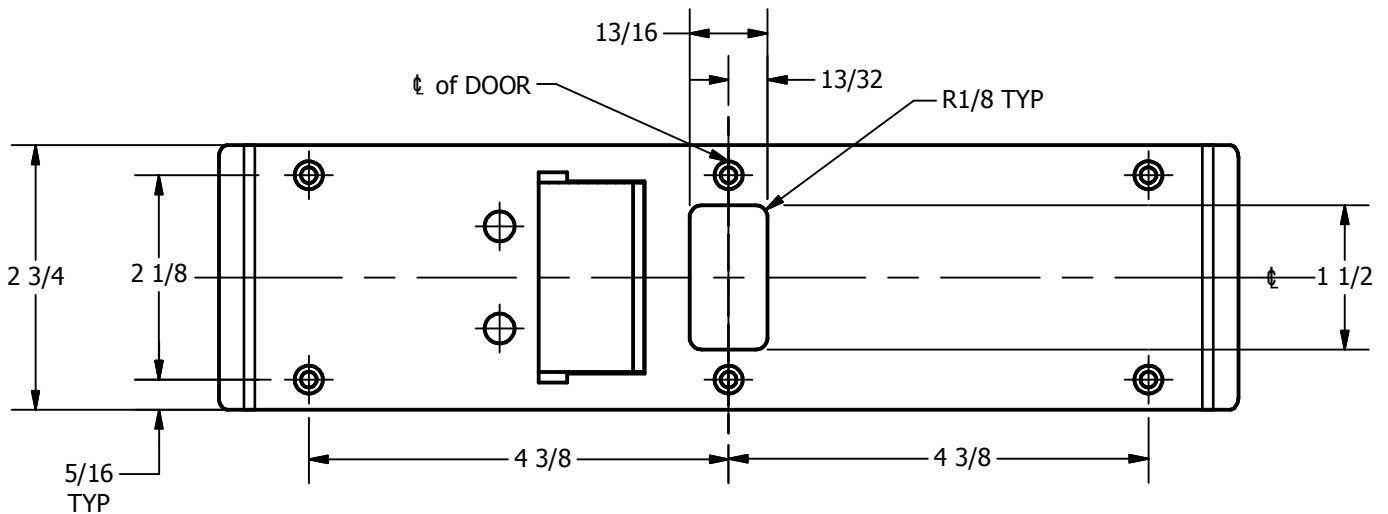

SP-CR959 CUSTOM 4590 TYPE DOUBLE LIPPED STRIKE AND RESCUE STOP

FOR 1-3/4" THICK CENTER HUNG DOOR, MORTISE LOCK, NO DEAD BOLT, 9-7/8" FRAME

**ABH DOOR STOP COVER DIMENSIONS
MAY NOT MATCH OTHER MANUFACTURERS**

REINFORCEMENT:

WHEN INSTALLING IN METAL FRAME, REINFORCEMENT IS **NEEDED** WITH THIS PRODUCT, CUSTOMER OR FRAME MANUFACTURER TO SUPPLY FRAME REINFORCEMENT WITH LATCH BOLT CLEARANCE

2-5/16
MIN. CLEARANCE
FOR DOOR STOP COVER
CENTERED

NOTE:

1. HORIZONTAL CENTERLINE OF PLATE TO MATCH HORIZONTAL CENTERLINE OF CUTOUT.
2. SCREWS 8-32 X 3/8" UNDERCUT F.H.M.S.
3. R.H. DOOR SHOWN, L.H. OPPOSITE

(2) REINFORCEMENT PLATES
SUPPLIED BY DOOR FRAME
MANUFACTURER