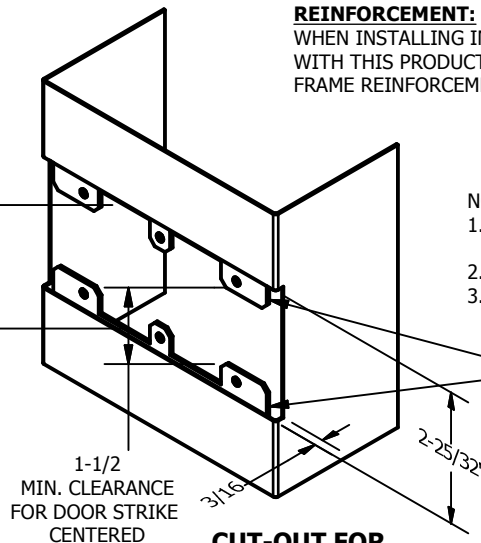

SP-CR969 CUSTOM 4590 TYPE DOUBLE LIPPED STRIKE AND RESCUE STOP

FOR 1-3/4" THICK CENTER HUNG DOOR, MORTISE LOCK, NO DEAD BOLT, 11-1/8" FRAME

**ABH DOOR STOP COVER DIMENSIONS
MAY NOT MATCH OTHER MANUFACTURERS**

REINFORCEMENT:

WHEN INSTALLING IN METAL FRAME, REINFORCEMENT IS **NEEDED** WITH THIS PRODUCT, CUSTOMER OR FRAME MANUFACTURER TO SUPPLY FRAME REINFORCEMENT WITH LATCH BOLT CLEARANCE

2-5/16
MIN. CLEARANCE
FOR DOOR STOP COVER
CENTERED

NOTE:

1. HORIZONTAL CENTERLINE OF PLATE TO MATCH HORIZONTAL CENTERLINE OF CUTOUT.
2. SCREWS 8-32 X 3/8" UNDERCUT F.H.M.S.
3. R.H. DOOR SHOWN, L.H. OPPOSITE

(2) REINFORCEMENT PLATES
SUPPLIED BY DOOR FRAME
MANUFACTURER