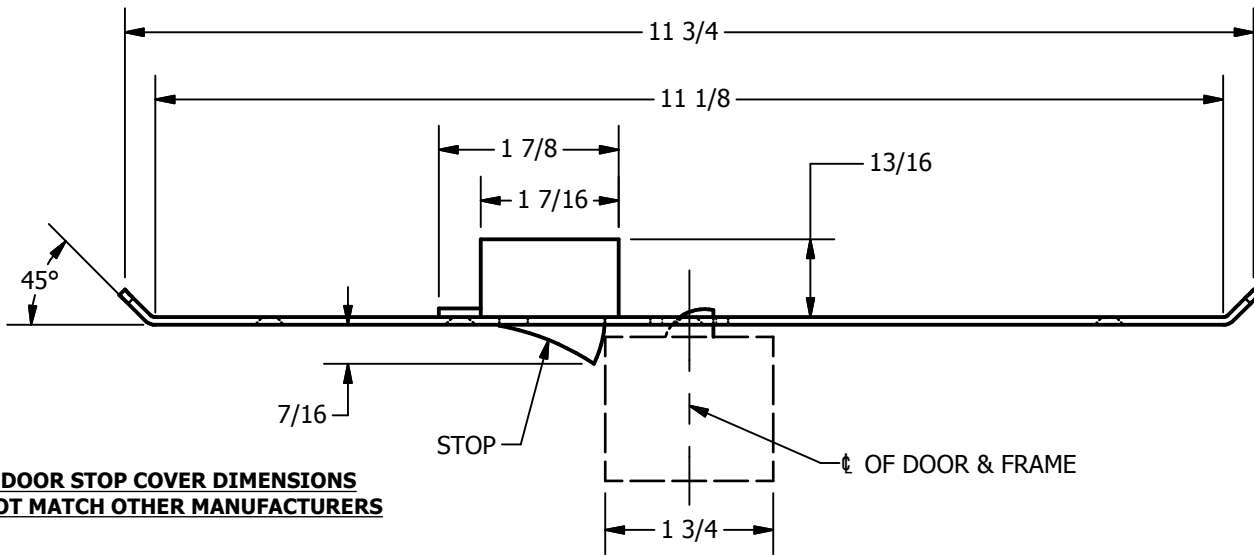

SP-CR969 CUSTOM 4590 TYPE DOUBLE LIPPED STRIKE AND RESCUE STOP

FOR 1-3/4" THICK CENTER HUNG DOOR, MORTISE LOCK, NO DEAD BOLT, 11-1/8" FRAME

**ABH DOOR STOP COVER DIMENSIONS
MAY NOT MATCH OTHER MANUFACTURERS**

REINFORCEMENT:

WHEN INSTALLING IN METAL FRAME, REINFORCEMENT IS **NEEDED** WITH THIS PRODUCT, CUSTOMER OR FRAME MANUFACTURER TO SUPPLY FRAME REINFORCEMENT WITH LATCH BOLT CLEARANCE

2-5/16
MIN. CLEARANCE
FOR DOOR STOP COVER
CENTERED

NOTE:

1. HORIZONTAL CENTERLINE OF PLATE TO MATCH HORIZONTAL CENTERLINE OF CUTOUT.
2. SCREWS 8-32 X 3/8" UNDERCUT F.H.M.S.
3. R.H. DOOR SHOWN, L.H. OPPOSITE

(2) REINFORCEMENT PLATES
SUPPLIED BY DOOR FRAME
MANUFACTURER