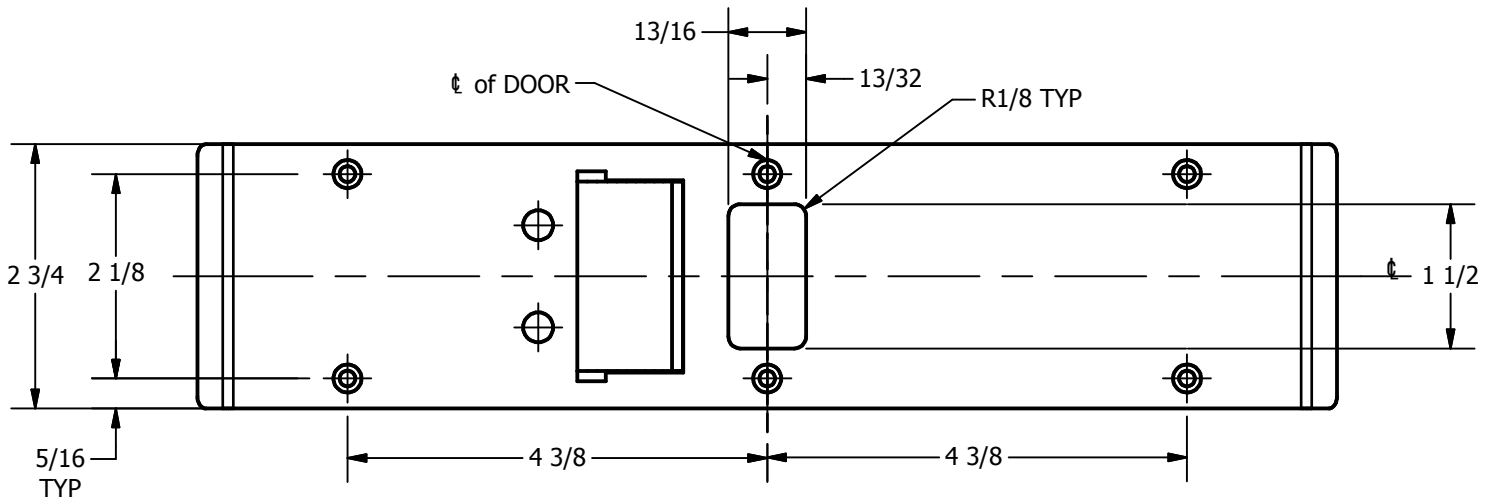

SP-CR969 CUSTOM 4590 TYPE DOUBLE LIPPED STRIKE AND RESCUE STOP

FOR 1-3/4" THICK CENTER HUNG DOOR, MORTISE LOCK, NO DEAD BOLT, 11-1/8" FRAME

**ABH DOOR STOP COVER DIMENSIONS
MAY NOT MATCH OTHER MANUFACTURERS**

REINFORCEMENT:

WHEN INSTALLING IN METAL FRAME, REINFORCEMENT IS **NEEDED** WITH THIS PRODUCT, CUSTOMER OR FRAME MANUFACTURER TO SUPPLY FRAME REINFORCEMENT WITH LATCH BOLT CLEARANCE

2-5/16
MIN. CLEARANCE
FOR DOOR STOP COVER
CENTERED

NOTE:

1. HORIZONTAL CENTERLINE OF PLATE TO MATCH HORIZONTAL CENTERLINE OF CUTOUT.
2. SCREWS 8-32 X 3/8" UNDERCUT F.H.M.S.
3. R.H. DOOR SHOWN, L.H. OPPOSITE

(2) REINFORCEMENT PLATES
SUPPLIED BY DOOR FRAME
MANUFACTURER