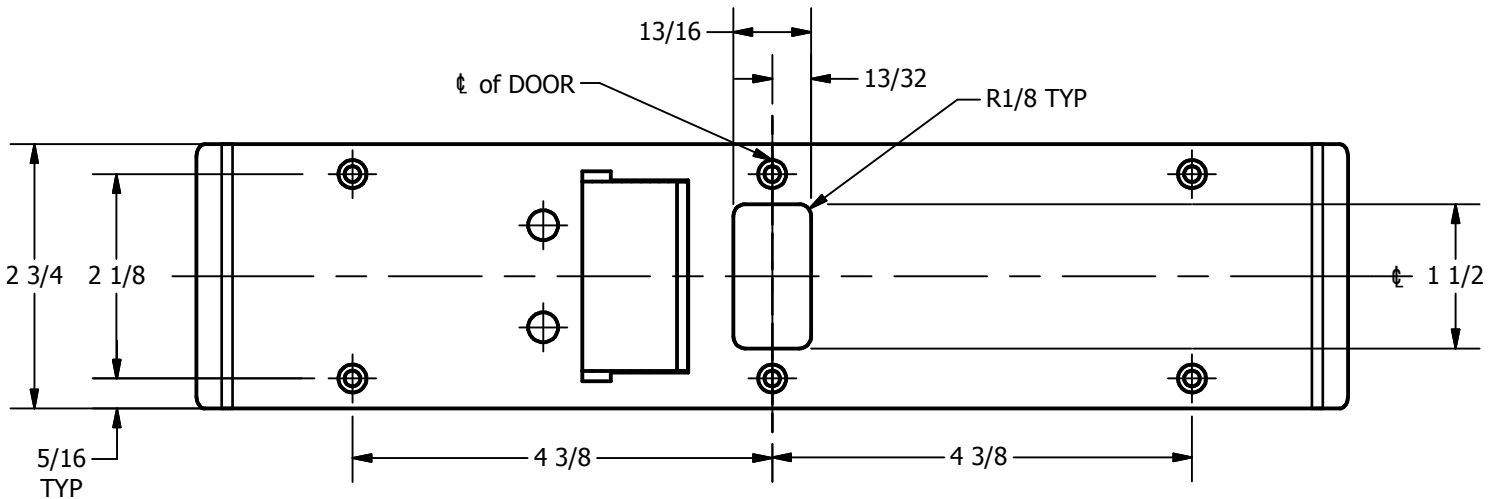

SP-CR970 CUSTOM 4590 TYPE DOUBLE LIPPED STRIKE AND RESCUE STOP

FOR 1-3/4" THICK CENTER HUNG DOOR, MORTISE LOCK, NO DEAD BOLT, 11-1/4" FRAME

**ABH DOOR STOP COVER DIMENSIONS
MAY NOT MATCH OTHER MANUFACTURERS**

REINFORCEMENT:

WHEN INSTALLING IN METAL FRAME, REINFORCEMENT IS **NEEDED** WITH THIS PRODUCT, CUSTOMER OR FRAME MANUFACTURER TO SUPPLY FRAME REINFORCEMENT WITH LATCH BOLT CLEARANCE

2-5/16
MIN. CLEARANCE
FOR DOOR STOP COVER
CENTERED

NOTE:

1. HORIZONTAL CENTERLINE OF PLATE TO MATCH HORIZONTAL CENTERLINE OF CUTOUT.
2. SCREWS 8-32 X 3/8" UNDERCUT F.H.M.S.
3. R.H. DOOR SHOWN, L.H. OPPOSITE

(2) REINFORCEMENT PLATES
SUPPLIED BY DOOR FRAME
MANUFACTURER