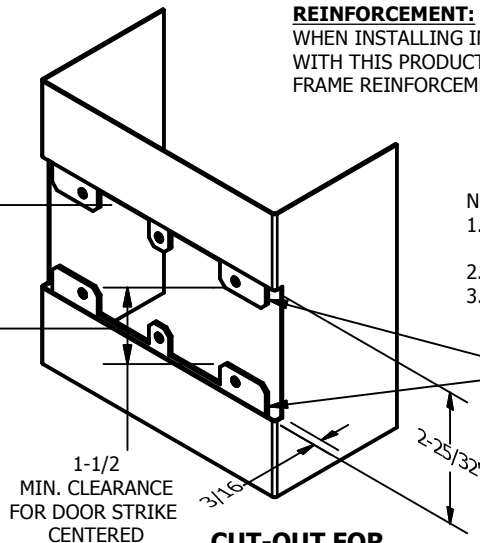

SP-CR970 CUSTOM 4590 TYPE DOUBLE LIPPED STRIKE AND RESCUE STOP

FOR 1-3/4" THICK CENTER HUNG DOOR, MORTISE LOCK, NO DEAD BOLT, 11-1/4" FRAME

**ABH DOOR STOP COVER DIMENSIONS
MAY NOT MATCH OTHER MANUFACTURERS**

REINFORCEMENT:

WHEN INSTALLING IN METAL FRAME, REINFORCEMENT IS **NEEDED** WITH THIS PRODUCT, CUSTOMER OR FRAME MANUFACTURER TO SUPPLY FRAME REINFORCEMENT WITH LATCH BOLT CLEARANCE

2-5/16
MIN. CLEARANCE
FOR DOOR STOP COVER
CENTERED

NOTE:

1. HORIZONTAL CENTERLINE OF PLATE TO MATCH HORIZONTAL CENTERLINE OF CUTOUT.
2. SCREWS 8-32 X 3/8" UNDERCUT F.H.M.S.
3. R.H. DOOR SHOWN, L.H. OPPOSITE

(2) REINFORCEMENT PLATES
SUPPLIED BY DOOR FRAME
MANUFACTURER