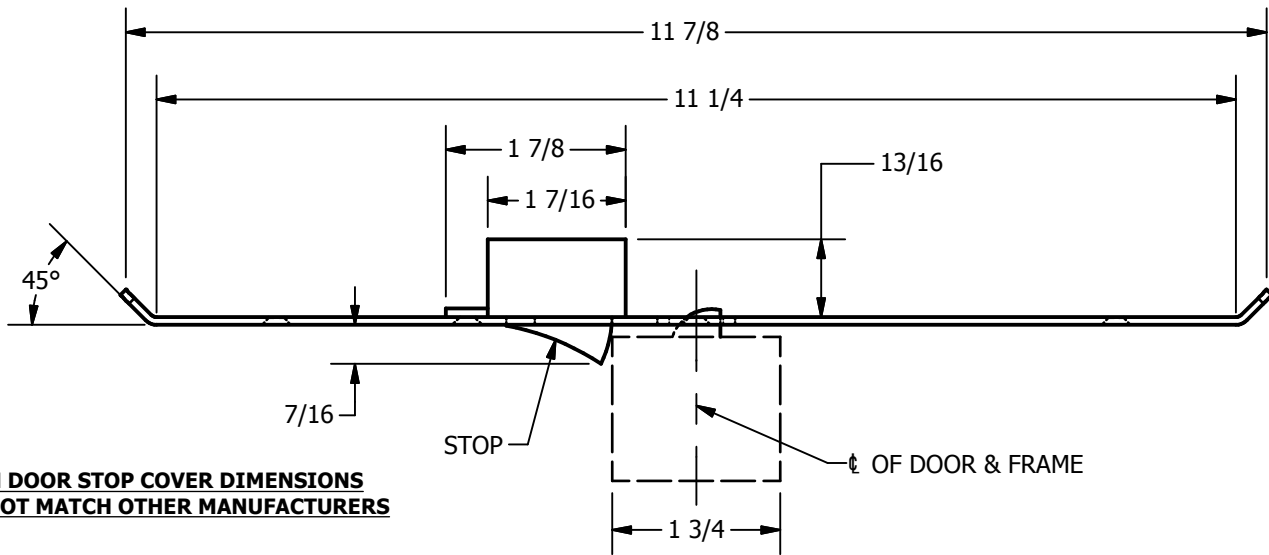

SP-CR970 CUSTOM 4590 TYPE DOUBLE LIPPED STRIKE AND RESCUE STOP

FOR 1-3/4" THICK CENTER HUNG DOOR, MORTISE LOCK, NO DEAD BOLT, 11-1/4" FRAME

**ABH DOOR STOP COVER DIMENSIONS
MAY NOT MATCH OTHER MANUFACTURERS**

REINFORCEMENT:

WHEN INSTALLING IN METAL FRAME, REINFORCEMENT IS **NEEDED** WITH THIS PRODUCT, CUSTOMER OR FRAME MANUFACTURER TO SUPPLY FRAME REINFORCEMENT WITH LATCH BOLT CLEARANCE

2-5/16
MIN. CLEARANCE
FOR DOOR STOP COVER
CENTERED

NOTE:

1. HORIZONTAL CENTERLINE OF PLATE TO MATCH HORIZONTAL CENTERLINE OF CUTOUT.
2. SCREWS 8-32 X 3/8" UNDERCUT F.H.M.S.
3. R.H. DOOR SHOWN, L.H. OPPOSITE

(2) REINFORCEMENT PLATES
SUPPLIED BY DOOR FRAME
MANUFACTURER