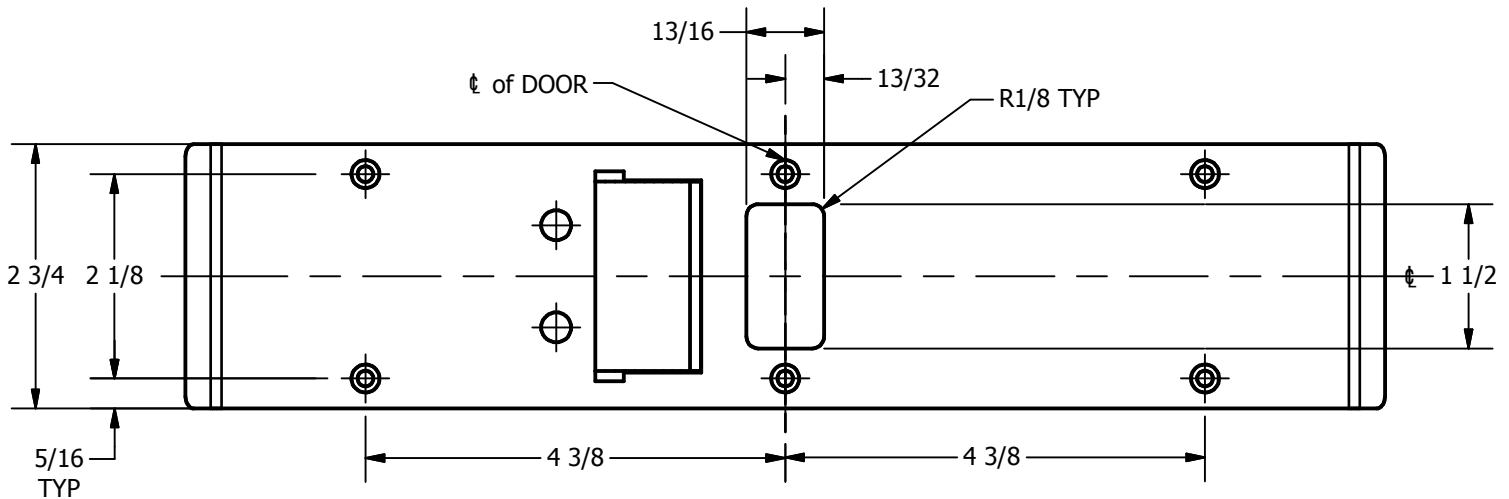

SP-CR974 CUSTOM 4590 TYPE DOUBLE LIPPED STRIKE AND RESCUE STOP

FOR 1-3/4" THICK CENTER HUNG DOOR, MORTISE LOCK, NO DEAD BOLT, 11-3/4" FRAME

**ABH DOOR STOP COVER DIMENSIONS
MAY NOT MATCH OTHER MANUFACTURERS**

REINFORCEMENT:

WHEN INSTALLING IN METAL FRAME, REINFORCEMENT IS **NEEDED** WITH THIS PRODUCT, CUSTOMER OR FRAME MANUFACTURER TO SUPPLY FRAME REINFORCEMENT WITH LATCH BOLT CLEARANCE

2-5/16
MIN. CLEARANCE
FOR DOOR STOP COVER
CENTERED

NOTE:

1. HORIZONTAL CENTERLINE OF PLATE TO MATCH HORIZONTAL CENTERLINE OF CUTOUT.
2. SCREWS 8-32 X 3/8" UNDERCUT F.H.M.S.
3. R.H. DOOR SHOWN, L.H. OPPOSITE

(2) REINFORCEMENT PLATES
SUPPLIED BY DOOR FRAME
MANUFACTURER