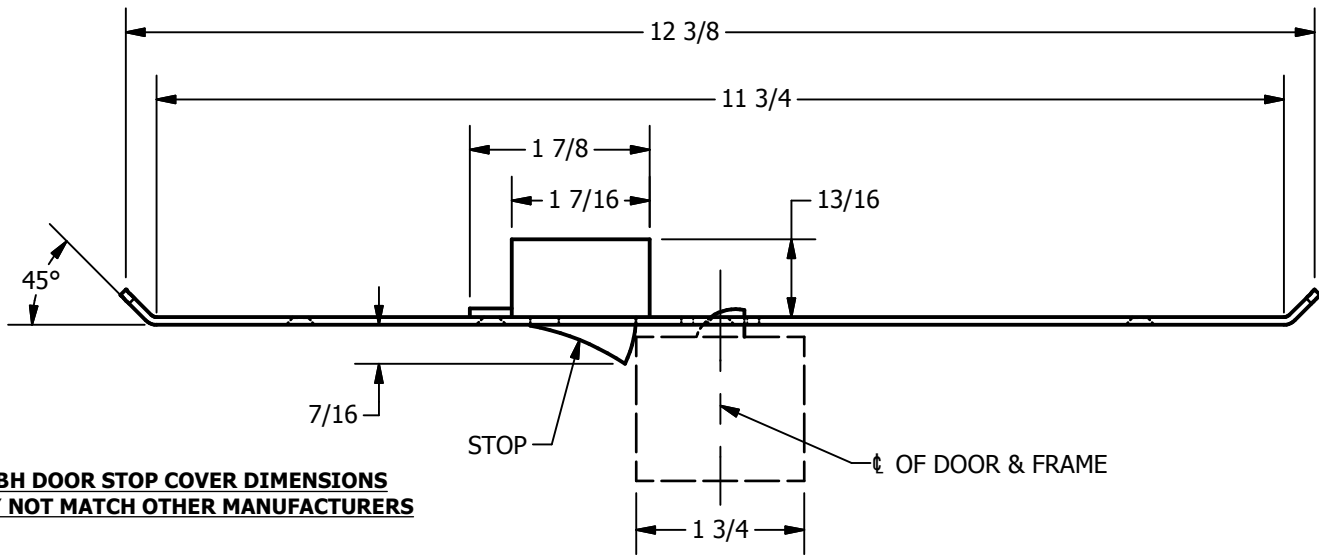

SP-CR974 CUSTOM 4590 TYPE DOUBLE LIPPED STRIKE AND RESCUE STOP

FOR 1-3/4" THICK CENTER HUNG DOOR, MORTISE LOCK, NO DEAD BOLT, 11-3/4" FRAME

**ABH DOOR STOP COVER DIMENSIONS
MAY NOT MATCH OTHER MANUFACTURERS**

REINFORCEMENT:

WHEN INSTALLING IN METAL FRAME, REINFORCEMENT IS **NEEDED** WITH THIS PRODUCT, CUSTOMER OR FRAME MANUFACTURER TO SUPPLY FRAME REINFORCEMENT WITH LATCH BOLT CLEARANCE

2-5/16
MIN. CLEARANCE
FOR DOOR STOP COVER
CENTERED

NOTE:

1. HORIZONTAL CENTERLINE OF PLATE TO MATCH HORIZONTAL CENTERLINE OF CUTOUT.
2. SCREWS 8-32 X 3/8" UNDERCUT F.H.M.S.
3. R.H. DOOR SHOWN, L.H. OPPOSITE

(2) REINFORCEMENT PLATES
SUPPLIED BY DOOR FRAME
MANUFACTURER