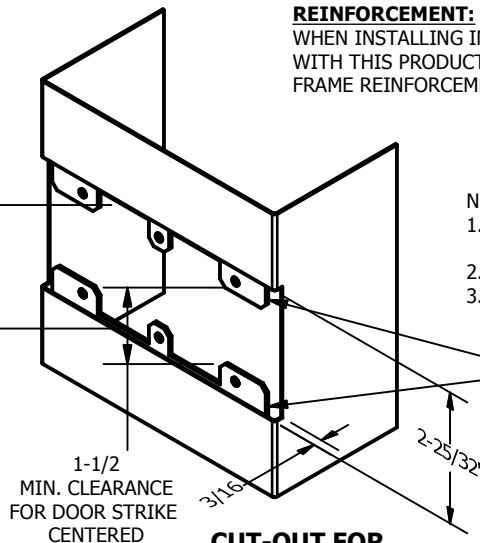

SP-CR974 CUSTOM 4590 TYPE DOUBLE LIPPED STRIKE AND RESCUE STOP

FOR 1-3/4" THICK CENTER HUNG DOOR, MORTISE LOCK, NO DEAD BOLT, 11-3/4" FRAME

**ABH DOOR STOP COVER DIMENSIONS
MAY NOT MATCH OTHER MANUFACTURERS**

REINFORCEMENT:

WHEN INSTALLING IN METAL FRAME, REINFORCEMENT IS **NEEDED** WITH THIS PRODUCT, CUSTOMER OR FRAME MANUFACTURER TO SUPPLY FRAME REINFORCEMENT WITH LATCH BOLT CLEARANCE

2-5/16
MIN. CLEARANCE
FOR DOOR STOP COVER
CENTERED

NOTE:

1. HORIZONTAL CENTERLINE OF PLATE TO MATCH HORIZONTAL CENTERLINE OF CUTOUT.
2. SCREWS 8-32 X 3/8" UNDERCUT F.H.M.S.
3. R.H. DOOR SHOWN, L.H. OPPOSITE

(2) REINFORCEMENT PLATES
SUPPLIED BY DOOR FRAME
MANUFACTURER