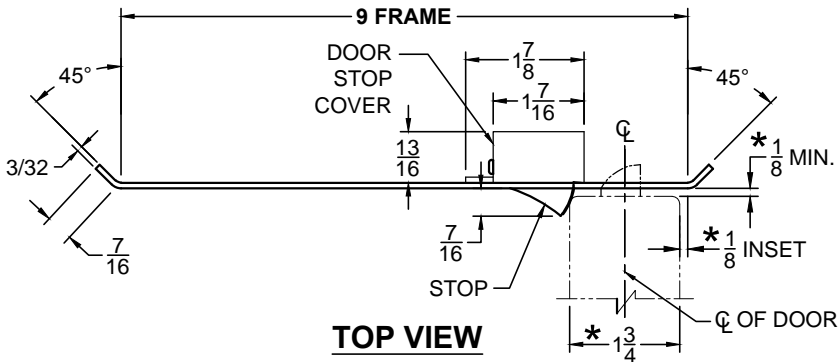

# CUSTOM SCRM4590 DOUBLE-LIPPED STRIKE & RESCUE STOP COMBO

- 1-3/4" THICK DOOR
- 1/8" INSET DOOR
- SCHLAGE MORTISE LOCK W / DEAD BOLT
- 9" FRAME

STOP IS SPRING LOADED  
MAKING PART NON-HANDED  
BUT INSTALLATION IS  
STILL HANDED

**ABH DOOR STOP COVER DIMENSIONS  
MAY NOT MATCH OTHER MANUFACTURERS**

**NOTE:**

1. HORIZONTAL CENTERLINE OF PLATE TO MATCH HORIZONTAL CENTERLINE OF CUTOUT.
2. SCREWS- 8-32 X 3/8" UNDERCUT F.H.M.S.
3. R.H. DOOR SHOWN, L.H. OPPOSITE (RESCUE STOP IS NON HANDED)
4. DO NOT SCALE DRAWING.
5. FOR CUSTOM RESCUE DOOR STOP CONSULT FACTORY.