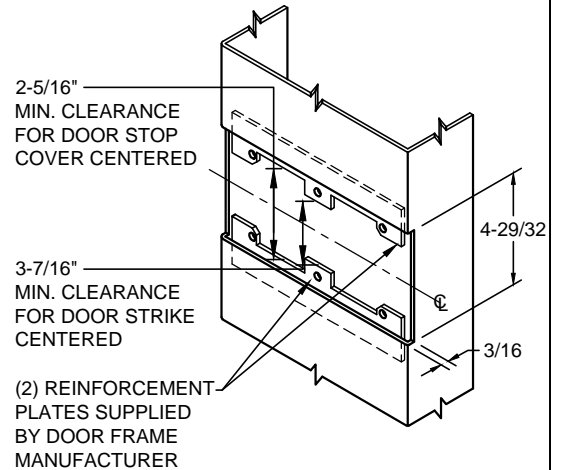

# CUSTOM SCRM4590 DOUBLE-LIPPED STRIKE & RESCUE STOP COMBO

- 1-3/4" THICK DOOR
- 1/8" INSET DOOR
- SCHLAGE MORTISE LOCK W / DEAD BOLT
- 9" FRAME

STOP IS SPRING LOADED  
MAKING PART NON-HANDED  
BUT INSTALLATION IS  
STILL HANDED

**ABH DOOR STOP COVER DIMENSIONS  
MAY NOT MATCH OTHER MANUFACTURERS**

**NOTE:**

1. HORIZONTAL CENTERLINE OF PLATE TO MATCH HORIZONTAL CENTERLINE OF CUTOUT.
2. SCREWS- 8-32 X 3/8" UNDERCUT F.H.M.S.
3. R.H. DOOR SHOWN, L.H. OPPOSITE (RESCUE STOP IS NON HANDED)
4. DO NOT SCALE DRAWING.
5. FOR CUSTOM RESCUE DOOR STOP CONSULT FACTORY.

**REINFORCEMENT:**

WHEN INSTALLING IN METAL FRAME, REINFORCEMENT IS **NEEDED** WITH THIS PRODUCT, CUSTOMER OR MANUFACTURER TO SUPPLY FRAME REINFORCEMENT WITH LATCH BOLT CLEARANCE.

**\*** = CRITICAL DIMENSION MUST BE FOLLOWED