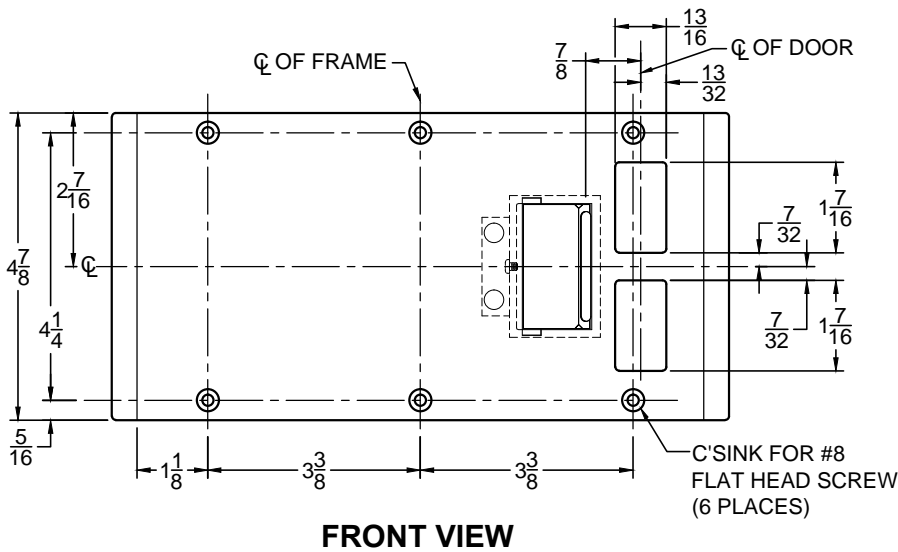

# CUSTOM SCRM4590 DOUBLE-LIPPED STRIKE & RESCUE STOP COMBO

- 1-3/4" THICK DOOR
- 1/8" INSET DOOR
- SCHLAGE MORTISE LOCK W / DEAD BOLT
- 9" FRAME

STOP IS SPRING LOADED  
MAKING PART NON-HANDED  
BUT INSTALLATION IS  
STILL HANDED

**ABH DOOR STOP COVER DIMENSIONS  
MAY NOT MATCH OTHER MANUFACTURERS**

**NOTE:**

1. HORIZONTAL CENTERLINE OF PLATE TO MATCH HORIZONTAL CENTERLINE OF CUTOUT.
2. SCREWS- 8-32 X 3/8" UNDERCUT F.H.M.S.
3. R.H. DOOR SHOWN, L.H. OPPOSITE (RESCUE STOP IS NON HANDED)
4. DO NOT SCALE DRAWING.
5. FOR CUSTOM RESCUE DOOR STOP CONSULT FACTORY.