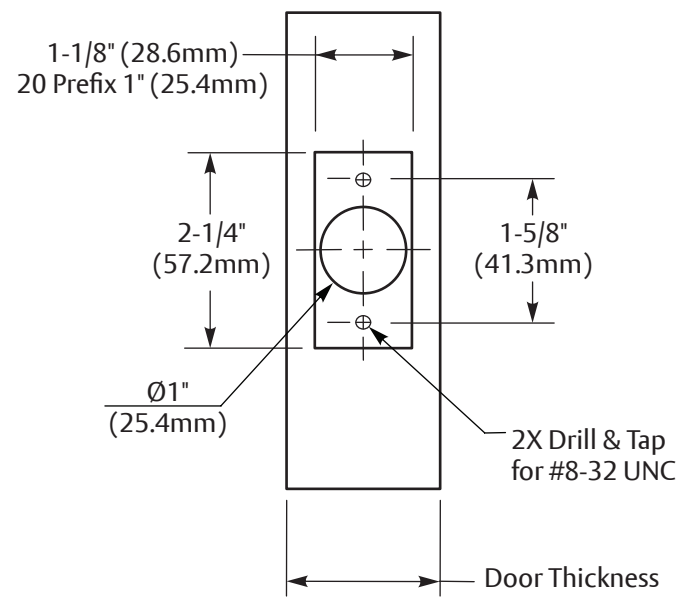

93/94 Functions Door Preparation

Cut-out for 41 Prefix Only

Section A-A

Backsets
2-3/4" (69.9mm)
3-3/4" (95.25mm)
5" (127mm)
2-3/8" (60.3mm)

SARGENT
ASSA ABLOY

Experience a safer
and more open world

1-800-727-5477 www.sargentlock.com

10X Line Bored Lock	RELEASE DATE
	12/22
	TEMP. NO.
	A8294