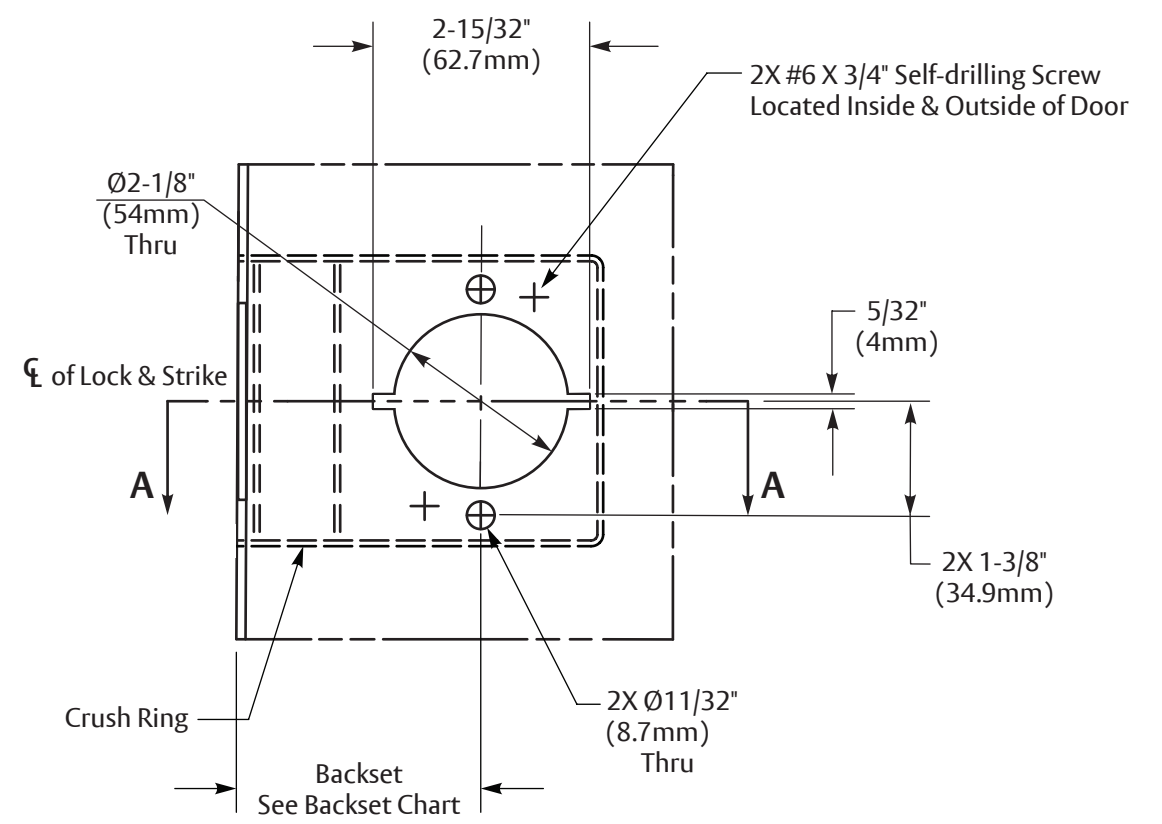

93/94 Functions Door Preparation

Cut-out for 41 Prefix Only

Section A-A

Backsets
2-3/4" (69.9mm)
3-3/4" (95.25mm)
5" (127mm)
2-3/8" (60.3mm)

SARGENT
ASSA ABLOY

Experience a safer
and more open world

1-800-727-5477 www.sargentlock.com

10X Line Bored Lock	RELEASE DATE
	12/22
	TEMP. NO.
	A8294