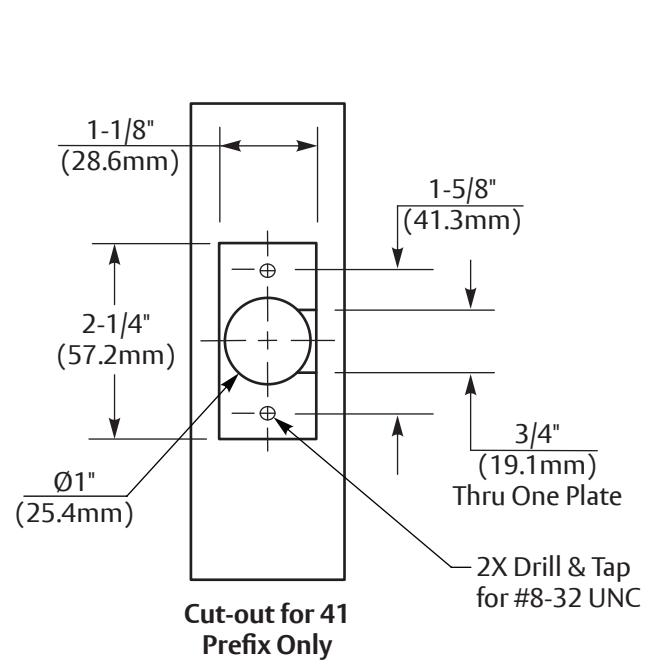

93/94 Functions Door Preparation

Cut-out for 41 Prefix Only

Section A-A

Backsets
2-3/4" (69.9mm)
3-3/4" (95.25mm)
5" (127mm)
2-3/8" (60.3mm)

SARGENT
ASSA ABLOY

Experience a safer
and more open world

1-800-727-5477 www.sargentlock.com

10X Line Bored Lock	RELEASE DATE
	12/22
	TEMP. NO.
	A8294