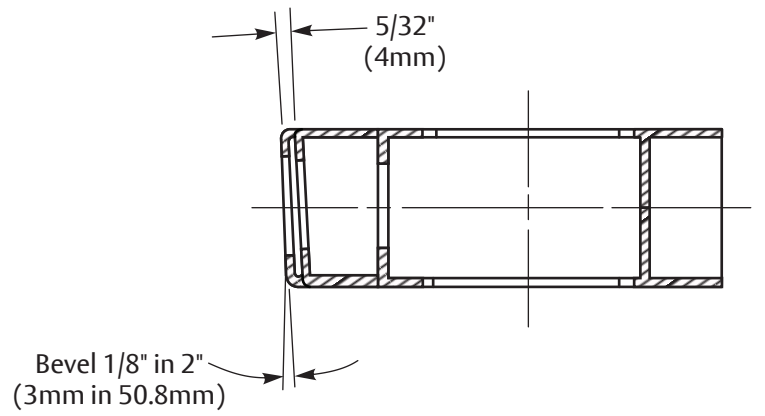

93/94 Functions Door Preparation

Cut-out for 41 Prefix Only

Section A-A

Backsets
2-3/4" (69.9mm)
3-3/4" (95.25mm)
5" (127mm)
2-3/8" (60.3mm)

SARGENT
ASSA ABLOY

Experience a safer
and more open world

1-800-727-5477 www.sargentlock.com

10X Line Bored Lock	RELEASE DATE
	12/22
	TEMP. NO.
	A8294