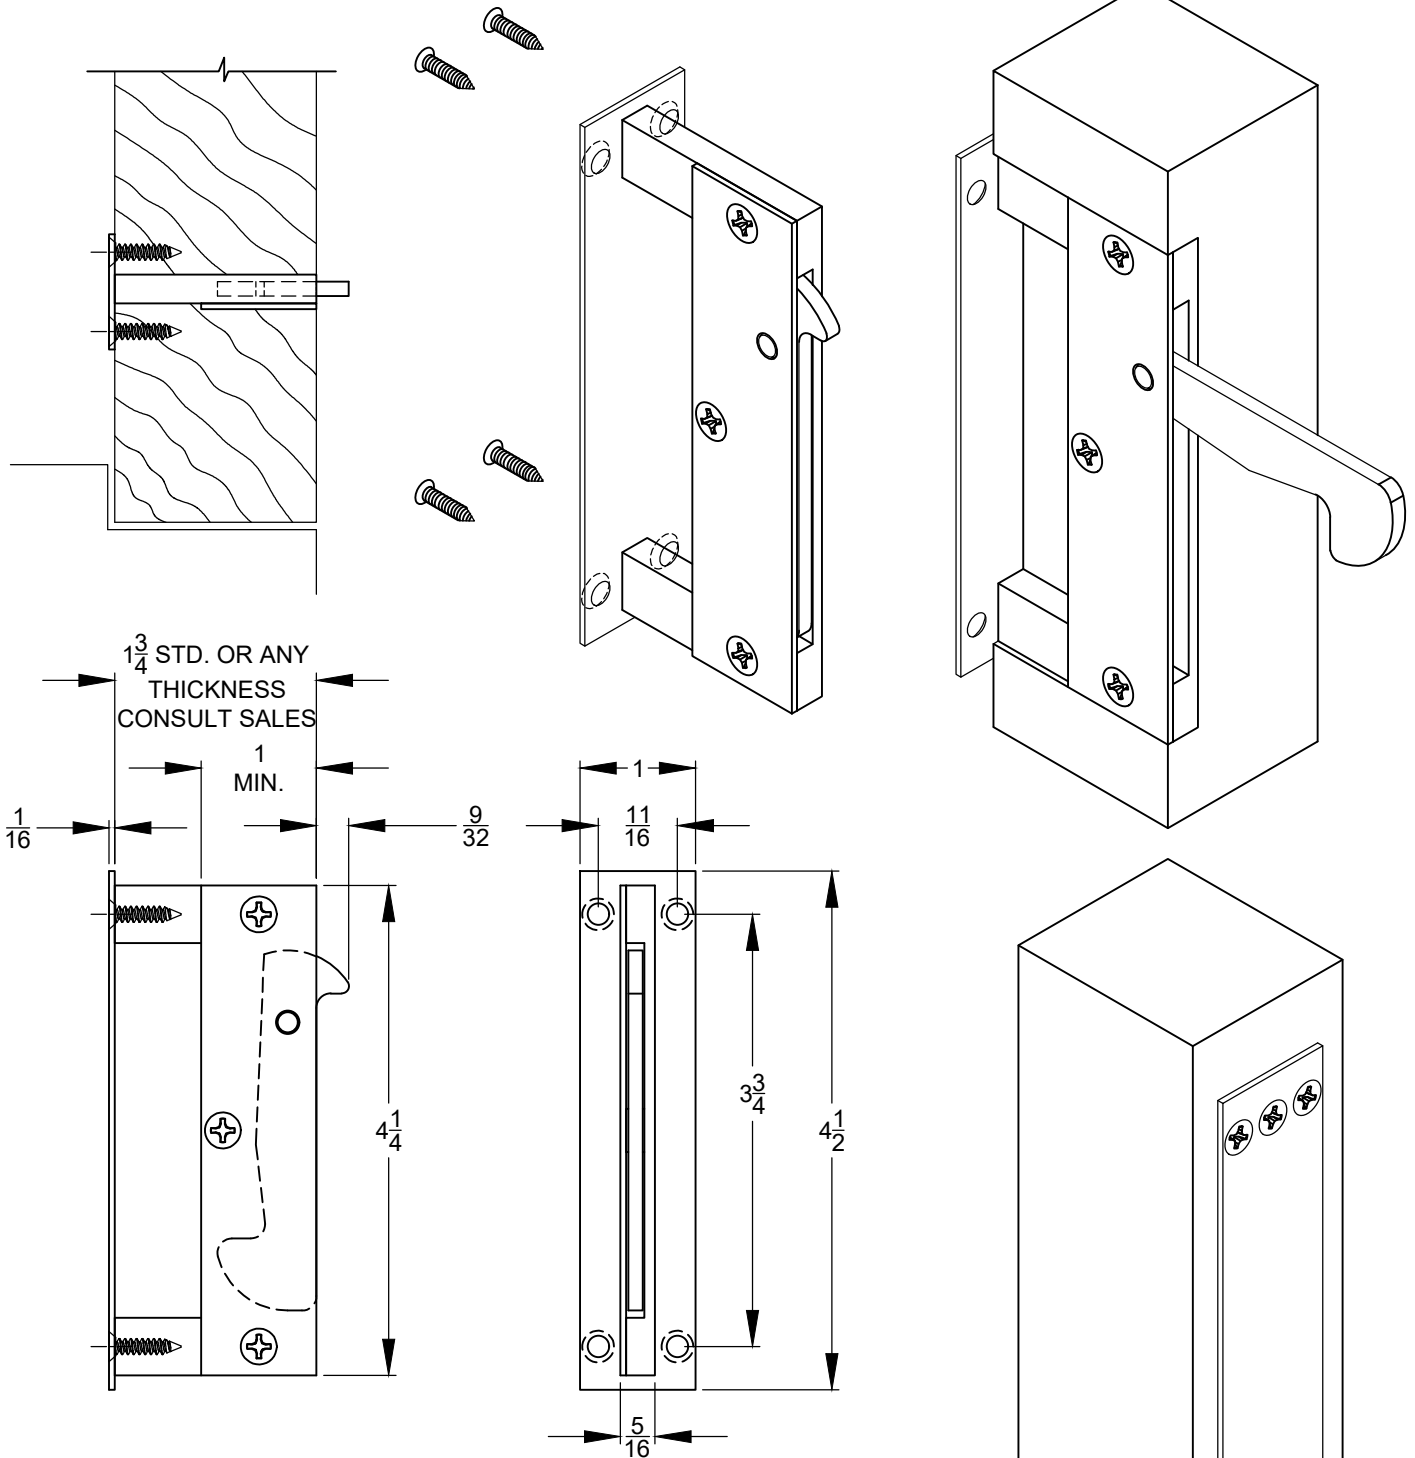

18158-AR CONCEALED DOOR EDGE PULL

NOTES:
 INSTALLS WITH (4) #6x5/8" S.S. WOOD SCREWS FROM BEHIND DOOR.
 MANUFACTURED TO DOOR THICKNESS (CONSULT SALES)
 MINIMUM DOOR THICKNESS 1"

18158-AR-00.DWG

www.abhmfg.com
 E-mail: abhinfo@abhmfg.com
 Architectural Builders Hardware Mfg., Inc.
 1222 Ardmore Ave., Itasca, IL 60143
 630.875.9900; FAX 800.9FAXABH (932.9224)