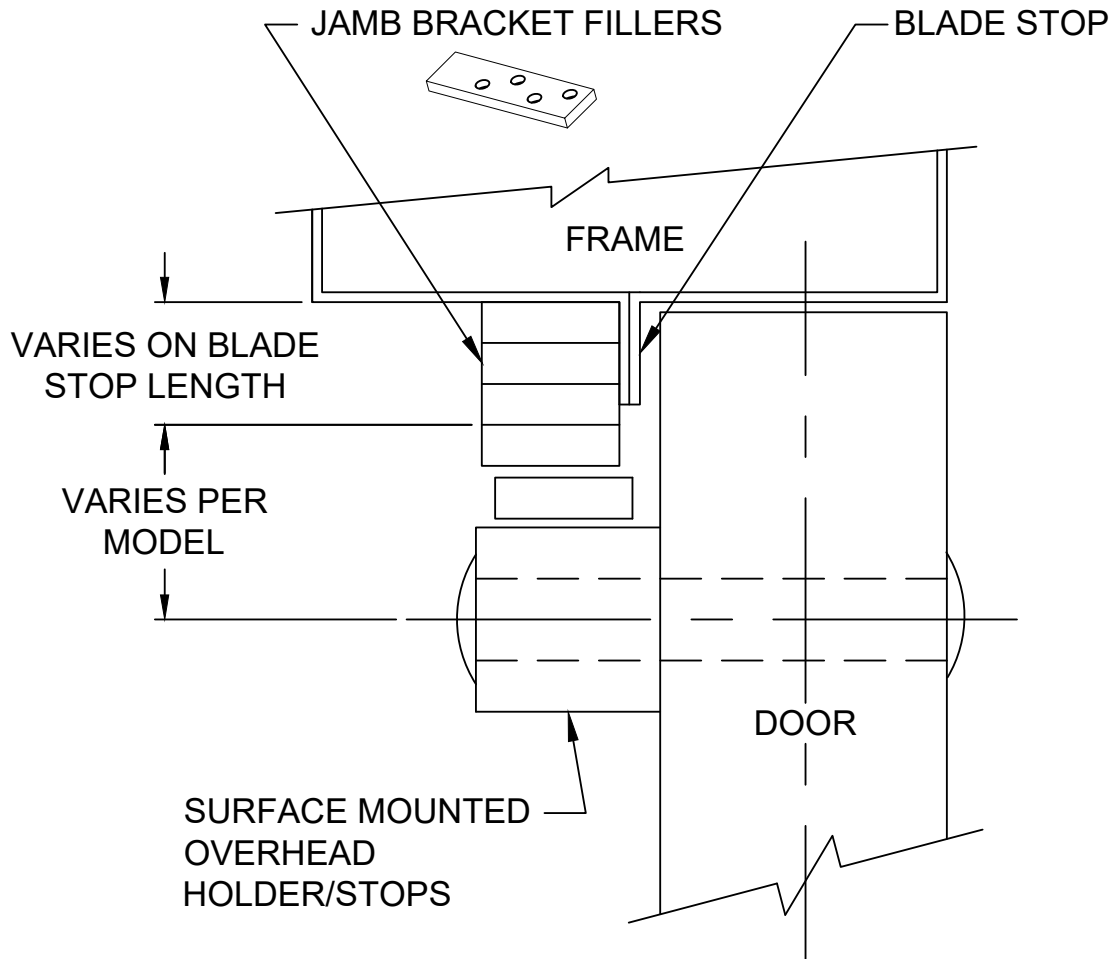

TECH MEMO - SURFACE OVERHEAD HOLDERS/STOPS WITH BLADE STOPS

ADD J.B. FILLERS TO DROP MOUNTING SURFACE BELOW THE BLADE STOP

TM SURFACE OVERHEAD HOLDERS-STOPS WITH BLADE STOPS-00.DWG

ABH
MANUFACTURING INC.