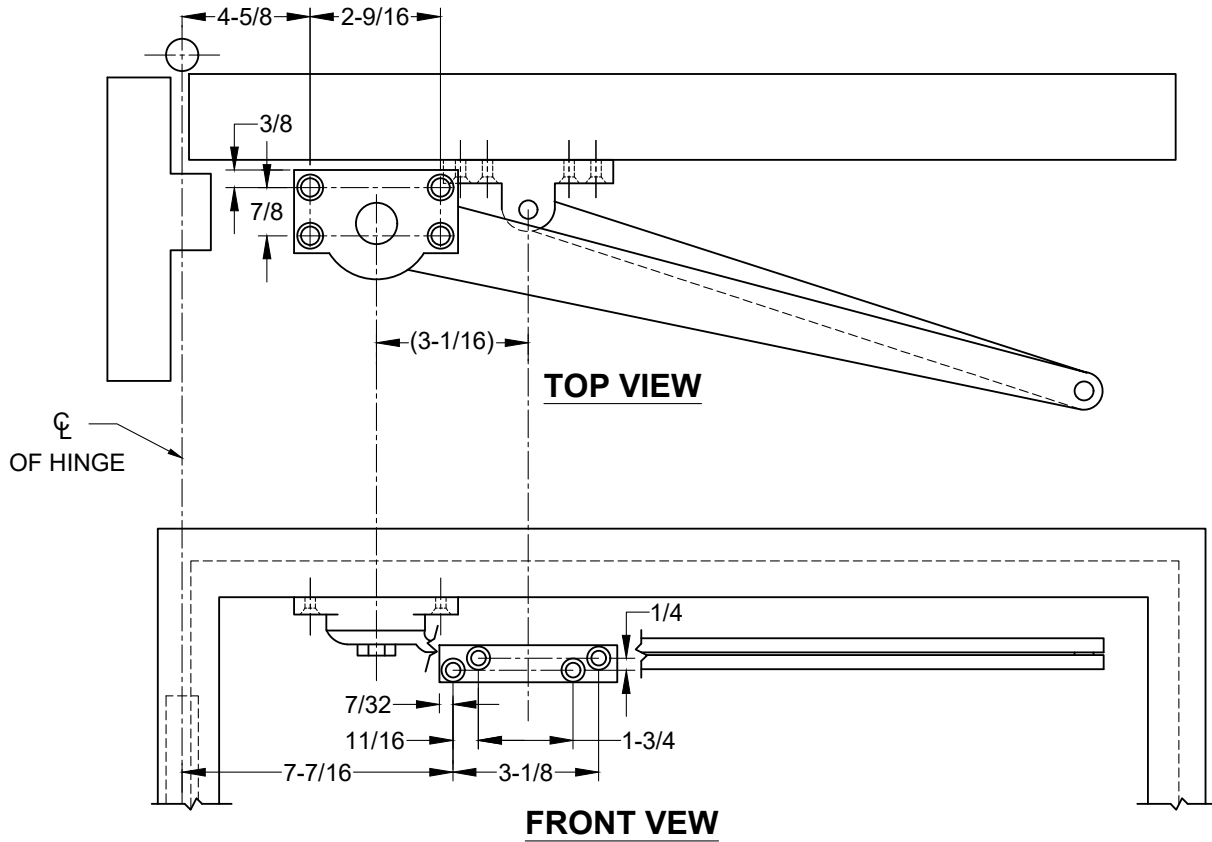

# 3500 SERIES HOLDERS & STOPS - HANDED

FOR SINGLE ACTING 24" TO 36" DOORS - 135° TO 180°

PUSH SIDE MOUNT ONLY

## SCREW DETAIL

	QTY	WOOD	METAL
JAMB	4	#14 x 1-1/2" PHILLIPS FLAT WOOD SCREW	1/4-20 x 3/4" PHILLIPS FLAT MACHINE SCREW
DOOR	4	#12 x 1-1/2" PHILLIPS FLAT WOOD SCREW	12-24 x 3/4" PHILLIPS FLAT MACHINE SCREW