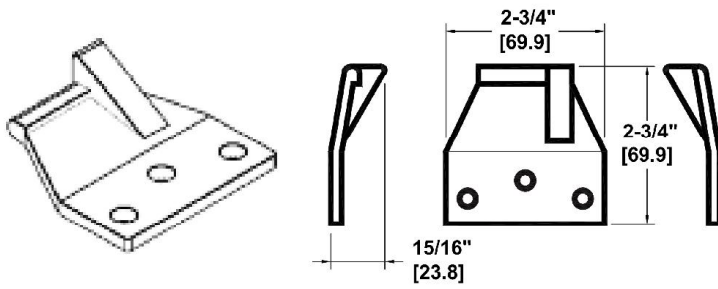

# 4200 SERIES STRIKES

**LIST PRICE**

Effective July 1, 2015

429019 DOUBLE DOOR STRIKE

4290005 SVR TOP STRIKE W/2 SHIMS PANIC AND FIRE

4290006 SVR BOTTOM STRIKE  
W/2 SHIMS PANIC AND FIRE

429036 RIM STD. LOW PROFILE STRIKE  
(2-3/4\"/>