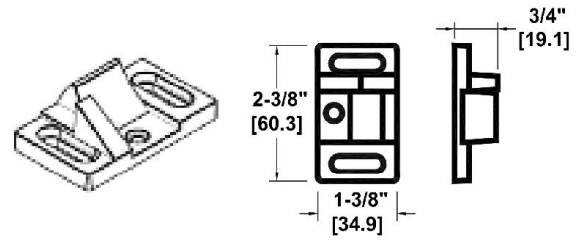

# 4200 SERIES STRIKES

**LIST PRICE**

Effective July 1, 2015

429019 DOUBLE DOOR STRIKE

4290005 SVR TOP STRIKE W/2 SHIMS PANIC AND FIRE

4290006 SVR BOTTOM STRIKE  
W/2 SHIMS PANIC AND FIRE

429036 RIM STD. LOW PROFILE STRIKE  
(2-3/4\"/>