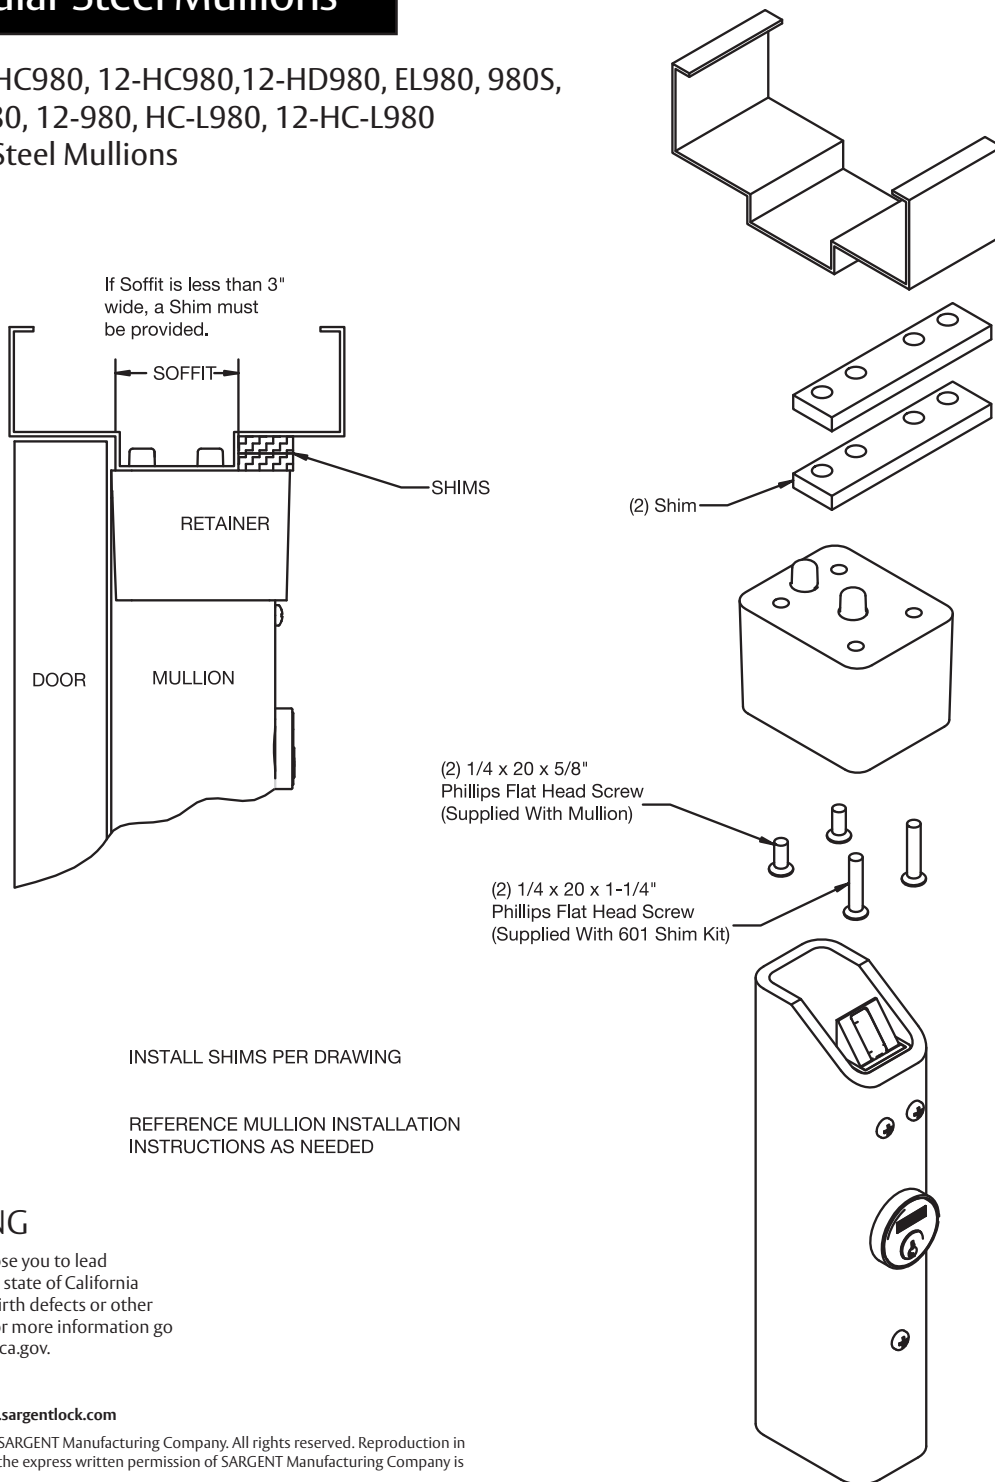

601 Shim Kit

Rectangular Steel Mullions

For use with HC980, 12-HC980, 12-HD980, EL980, 980S, L980S, 12-L980, 12-980, HC-L980, 12-HC-L980 Rectangular Steel Mullions

WARNING

This product can expose you to lead which is known to the state of California to cause cancer and birth defects or other reproductive harm. For more information go to www.P65warnings.ca.gov.