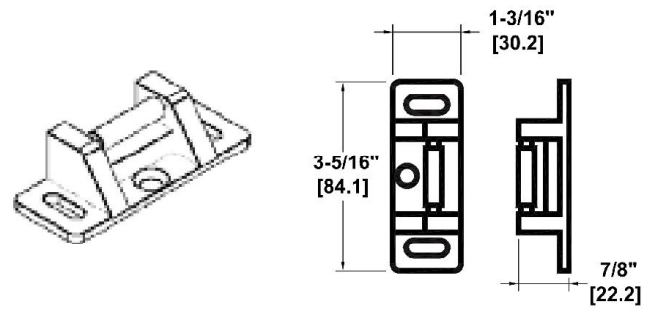

6200 SERIES STRIKES

LIST PRICE

Effective July 1, 2015

RIM

6290121 RIM STRIKE 2-7/16" BACKSET FIRE

629012 RIM STRIKE 2-7/16" BACKSET PANIC

629036 RIM STD. LOW PROFILE STRIKE
(2-3/4" BACKSET) FIRE & PANIC

629019 DOUBLE DOOR STRIKE

6200 SERIES
EXIT DEVICE

VERTICAL RODS

6290132 SVR TOP FIRE STRIKE

6290130 TOP SVR PANIC STRIKE

6290131 SVR / CVR BOTTOM FIRE STRIKE

629013 SVR / CVR BOTTOM PANIC STRIKE