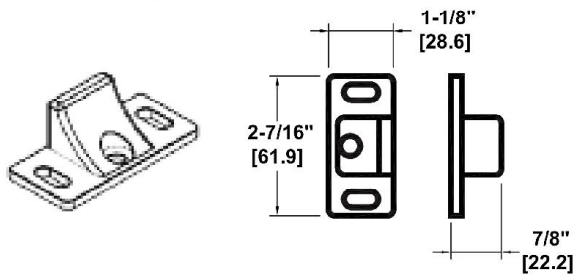

6200 SERIES STRIKES

LIST PRICE

Effective July 1, 2015

RIM

6290121 RIM STRIKE 2-7/16" BACKSET FIRE

629012 RIM STRIKE 2-7/16" BACKSET PANIC

629036 RIM STD. LOW PROFILE STRIKE
(2-3/4" BACKSET) FIRE & PANIC

629019 DOUBLE DOOR STRIKE

6200 SERIES
EXIT DEVICE

VERTICAL RODS

6290132 SVR TOP FIRE STRIKE

6290130 TOP SVR PANIC STRIKE

6290131 SVR / CVR BOTTOM FIRE STRIKE

629013 SVR / CVR BOTTOM PANIC STRIKE