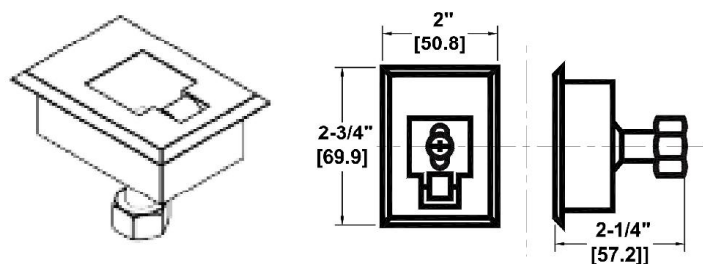

6200 SERIES
EXIT DEVICE

VERTICAL RODS

6290132 SVR TOP FIRE STRIKE

6290130 TOP SVR PANIC STRIKE

6290131 SVR / CVR BOTTOM FIRE STRIKE

629013 SVR / CVR BOTTOM PANIC STRIKE