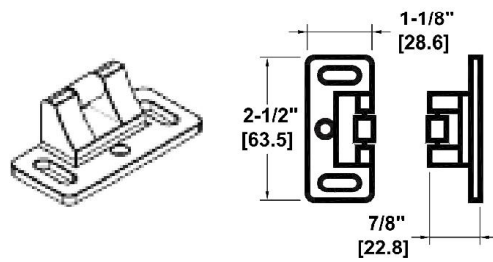

6200 SERIES STRIKES

LIST PRICE

Effective July 1, 2015

RIM

6290121 RIM STRIKE 2-7/16" BACKSET FIRE

629012 RIM STRIKE 2-7/16" BACKSET PANIC

629036 RIM STD. LOW PROFILE STRIKE
(2-3/4" BACKSET) FIRE & PANIC

629019 DOUBLE DOOR STRIKE

6200 SERIES
EXIT DEVICE

VERTICAL RODS

6290132 SVR TOP FIRE STRIKE

6290130 TOP SVR PANIC STRIKE

6290131 SVR / CVR BOTTOM FIRE STRIKE

629013 SVR / CVR BOTTOM PANIC STRIKE