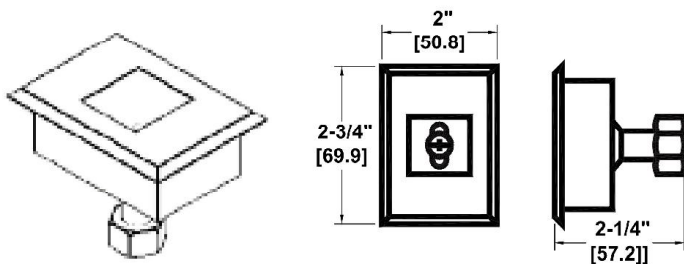

6200 SERIES
EXIT DEVICE

VERTICAL RODS

6290132 SVR TOP FIRE STRIKE

6290130 TOP SVR PANIC STRIKE

6290131 SVR / CVR BOTTOM FIRE STRIKE

629013 SVR / CVR BOTTOM PANIC STRIKE