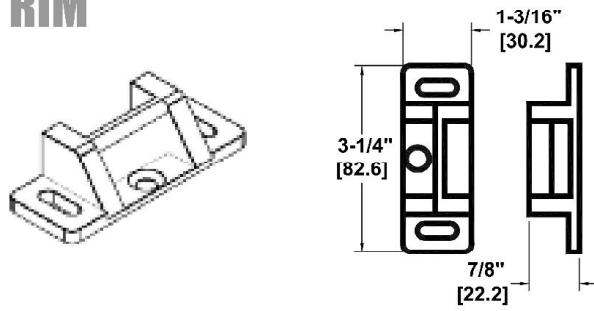

6200 SERIES STRIKES

LIST PRICE

Effective July 1, 2015

RIM

6290121 RIM STRIKE 2-7/16" BACKSET FIRE

629012 RIM STRIKE 2-7/16" BACKSET PANIC

629036 RIM STD. LOW PROFILE STRIKE
(2-3/4" BACKSET) FIRE & PANIC

629019 DOUBLE DOOR STRIKE

6200 SERIES
EXIT DEVICE

VERTICAL RODS

6290132 SVR TOP FIRE STRIKE

6290130 TOP SVR PANIC STRIKE

6290131 SVR / CVR BOTTOM FIRE STRIKE

629013 SVR / CVR BOTTOM PANIC STRIKE