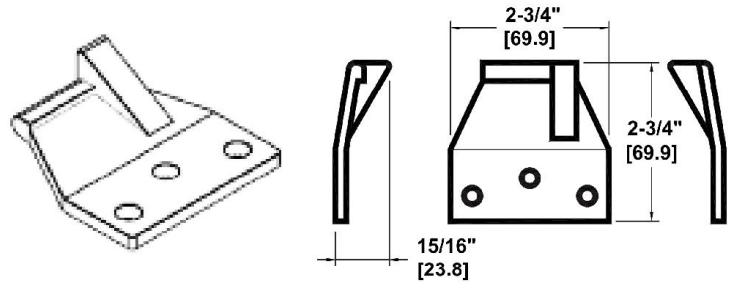

6200 SERIES STRIKES

LIST PRICE

Effective July 1, 2015

RIM

6290121 RIM STRIKE 2-7/16" BACKSET FIRE

629012 RIM STRIKE 2-7/16" BACKSET PANIC

629036 RIM STD. LOW PROFILE STRIKE
(2-3/4" BACKSET) FIRE & PANIC

629019 DOUBLE DOOR STRIKE

6200 SERIES
EXIT DEVICE

VERTICAL RODS

6290132 SVR TOP FIRE STRIKE

6290130 TOP SVR PANIC STRIKE

6290131 SVR / CVR BOTTOM FIRE STRIKE

629013 SVR / CVR BOTTOM PANIC STRIKE