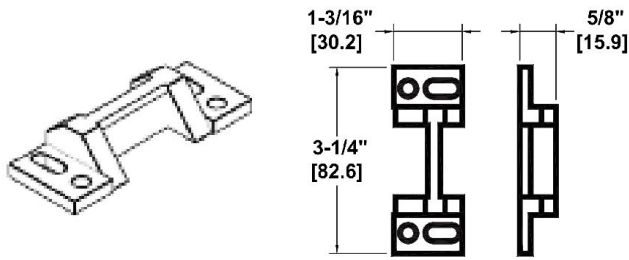

6200 SERIES STRIKES

LIST PRICE

Effective July 1, 2015

RIM

6290121 RIM STRIKE 2-7/16" BACKSET FIRE

629012 RIM STRIKE 2-7/16" BACKSET PANIC

629036 RIM STD. LOW PROFILE STRIKE
(2-3/4" BACKSET) FIRE & PANIC

629019 DOUBLE DOOR STRIKE

6200 SERIES
EXIT DEVICE

VERTICAL RODS

6290132 SVR TOP FIRE STRIKE

6290130 TOP SVR PANIC STRIKE

6290131 SVR / CVR BOTTOM FIRE STRIKE

629013 SVR / CVR BOTTOM PANIC STRIKE