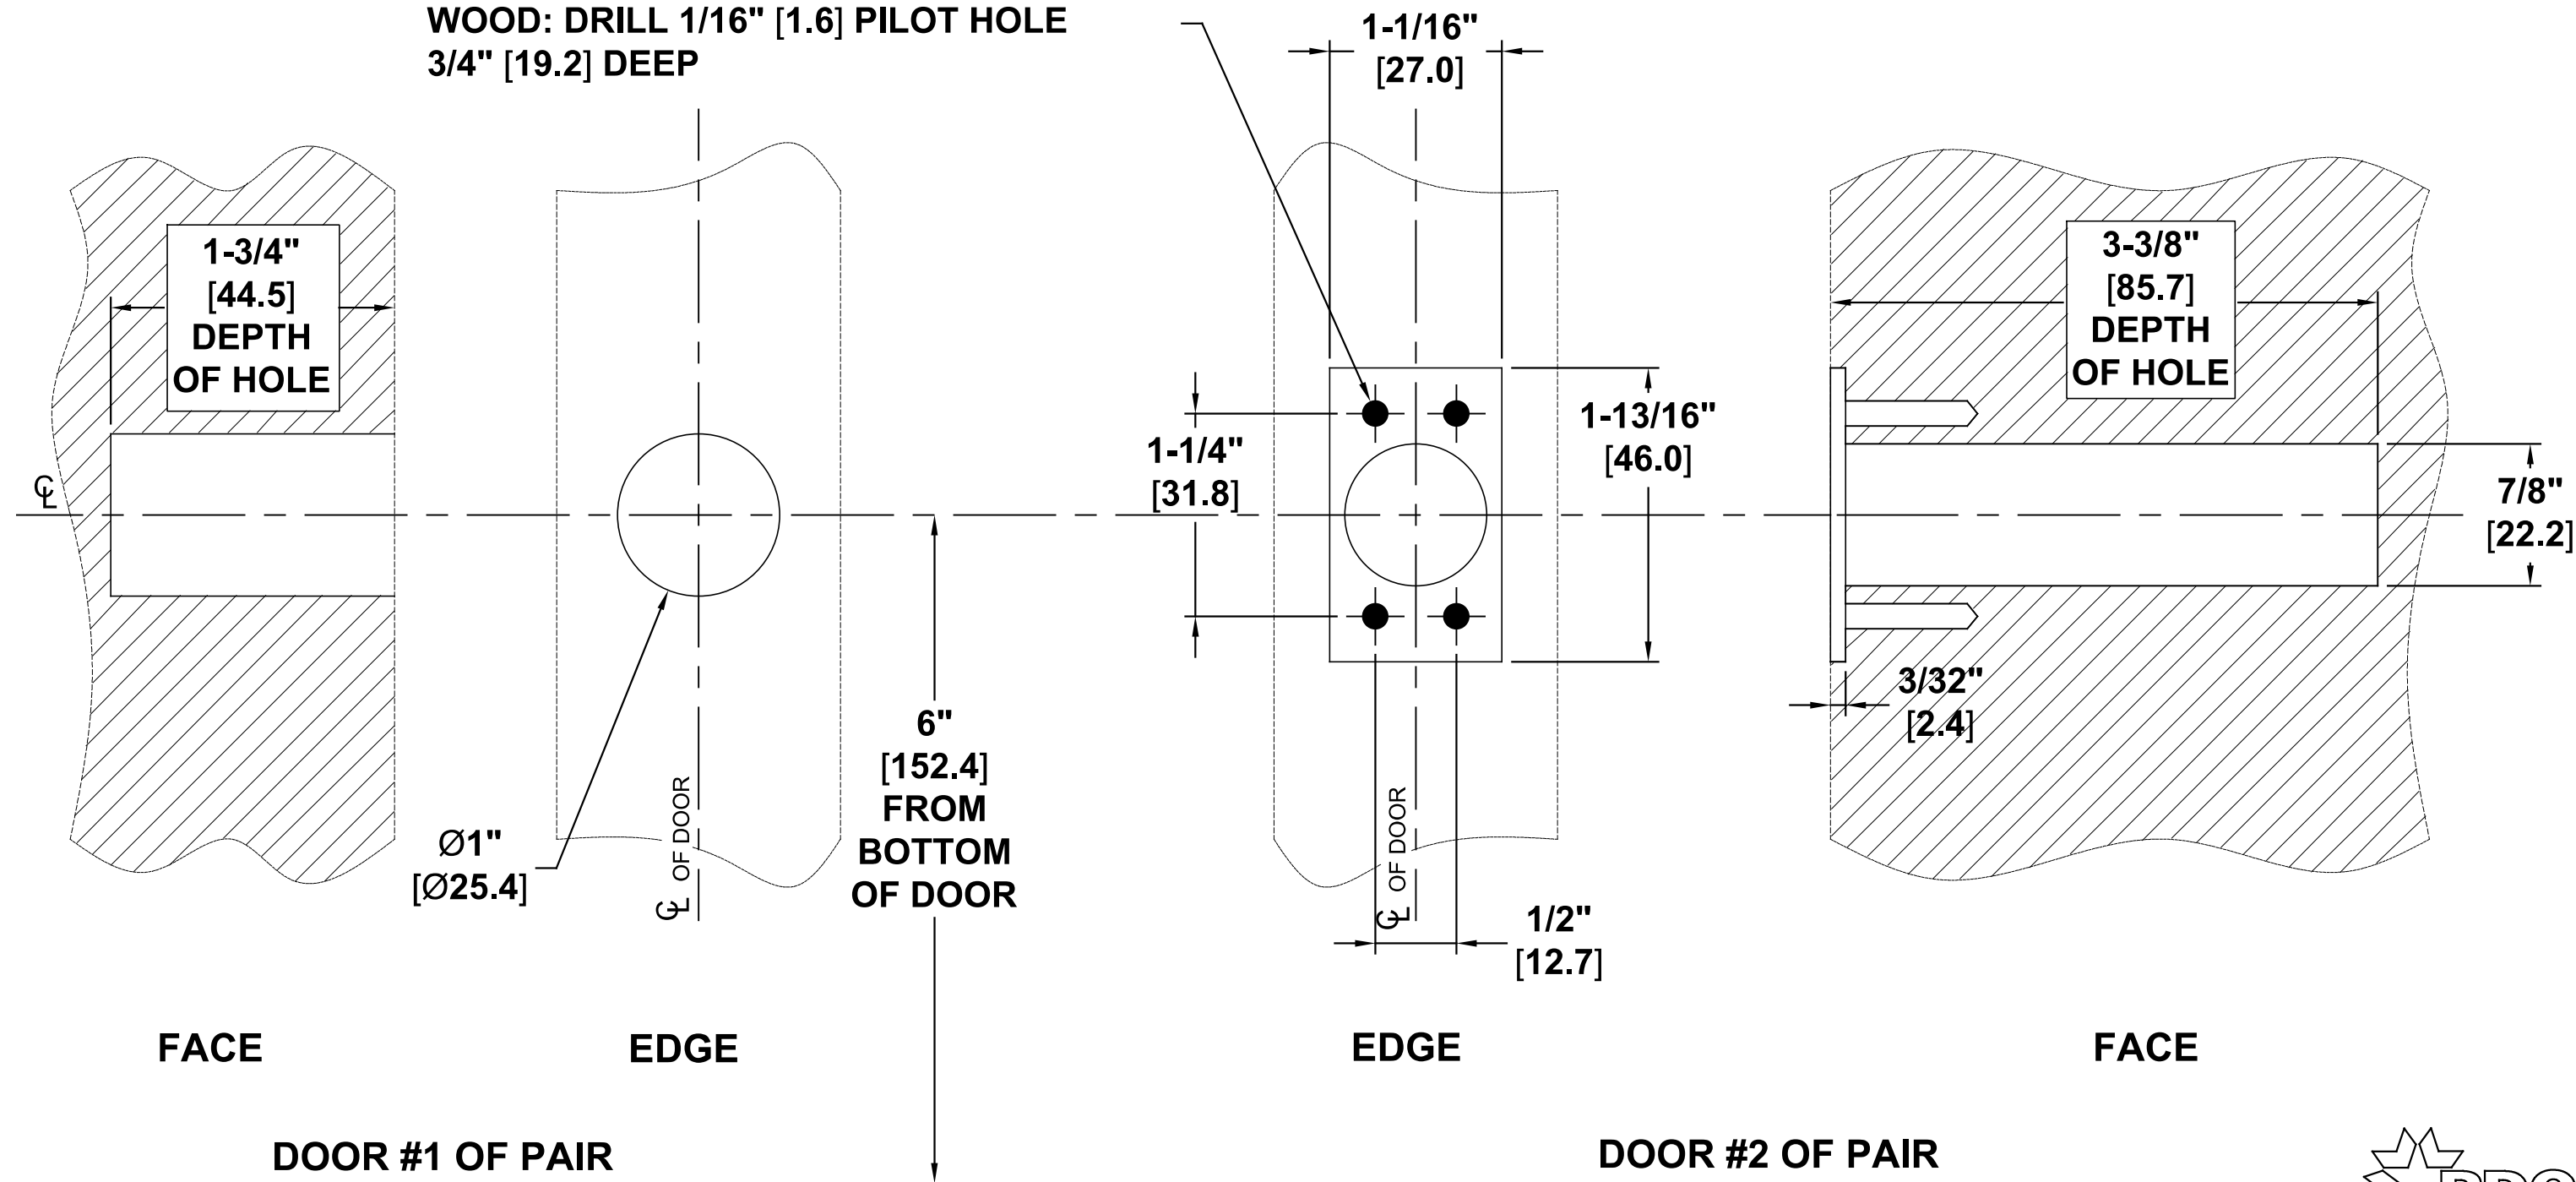

629030 AUTOMATIC FIRE BOLT

FOR 6200V SERIES LBR

TEMPLATE: 629307

REV. 2 1-30-18

(4X) METAL: DRILL #19 OR 5/32" [4.0], TAP 10-32
WOOD: DRILL 1/16" [1.6] PILOT HOLE
3/4" [19.2] DEEP

NOTES:

1. VERIFY PRINTED TO SCALE.

2. DIMENSIONS IN **INCHES**
[MM]

PDQ Manufacturing
2230 Embassy Dr.
Lancaster, PA 17603
833-273-7832
833-2 PDQTECH
www.pdqlocks.com