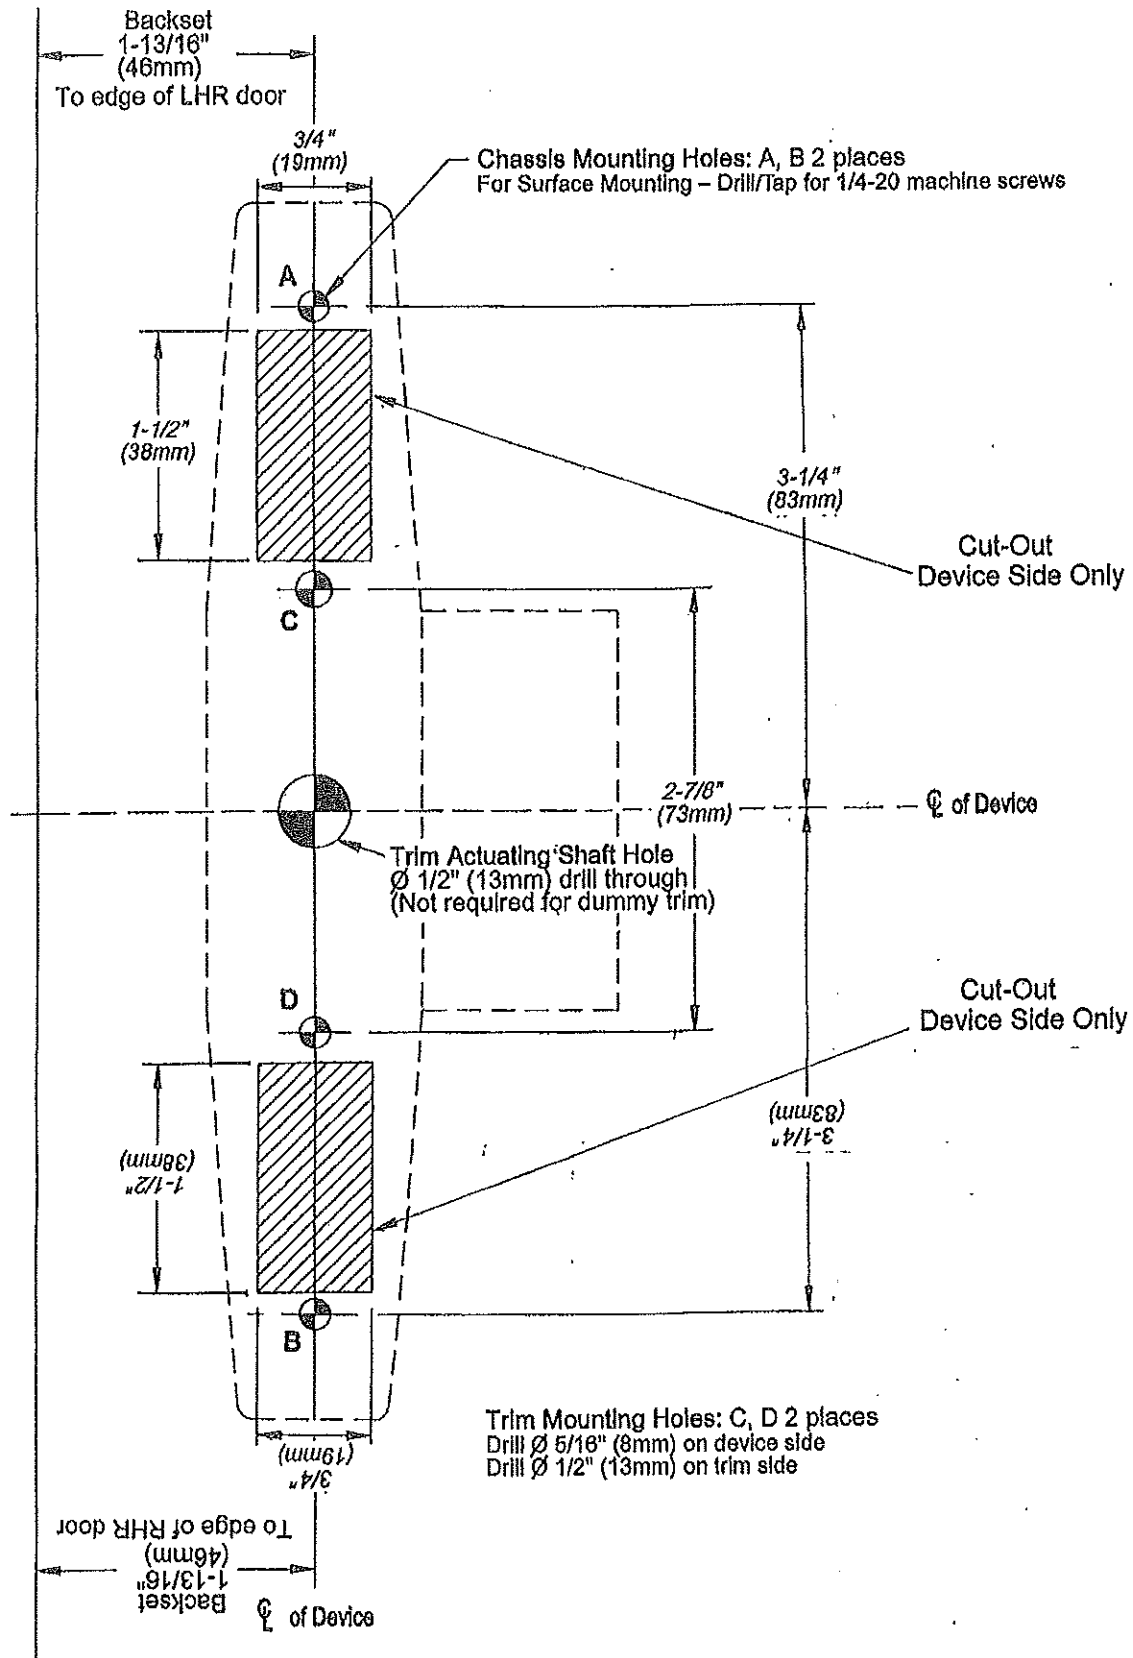

DIMENSIONS FOR CUT-OUT & DRILL HOLES ON DOOR

PAGE 2 OF 3

PDQ Manufacturing
 2754 Creek Hill Rd.
 Leola, PA 17540
 800-441-9692
 Fax: 717-656-6892
 www.pdqlocks.com