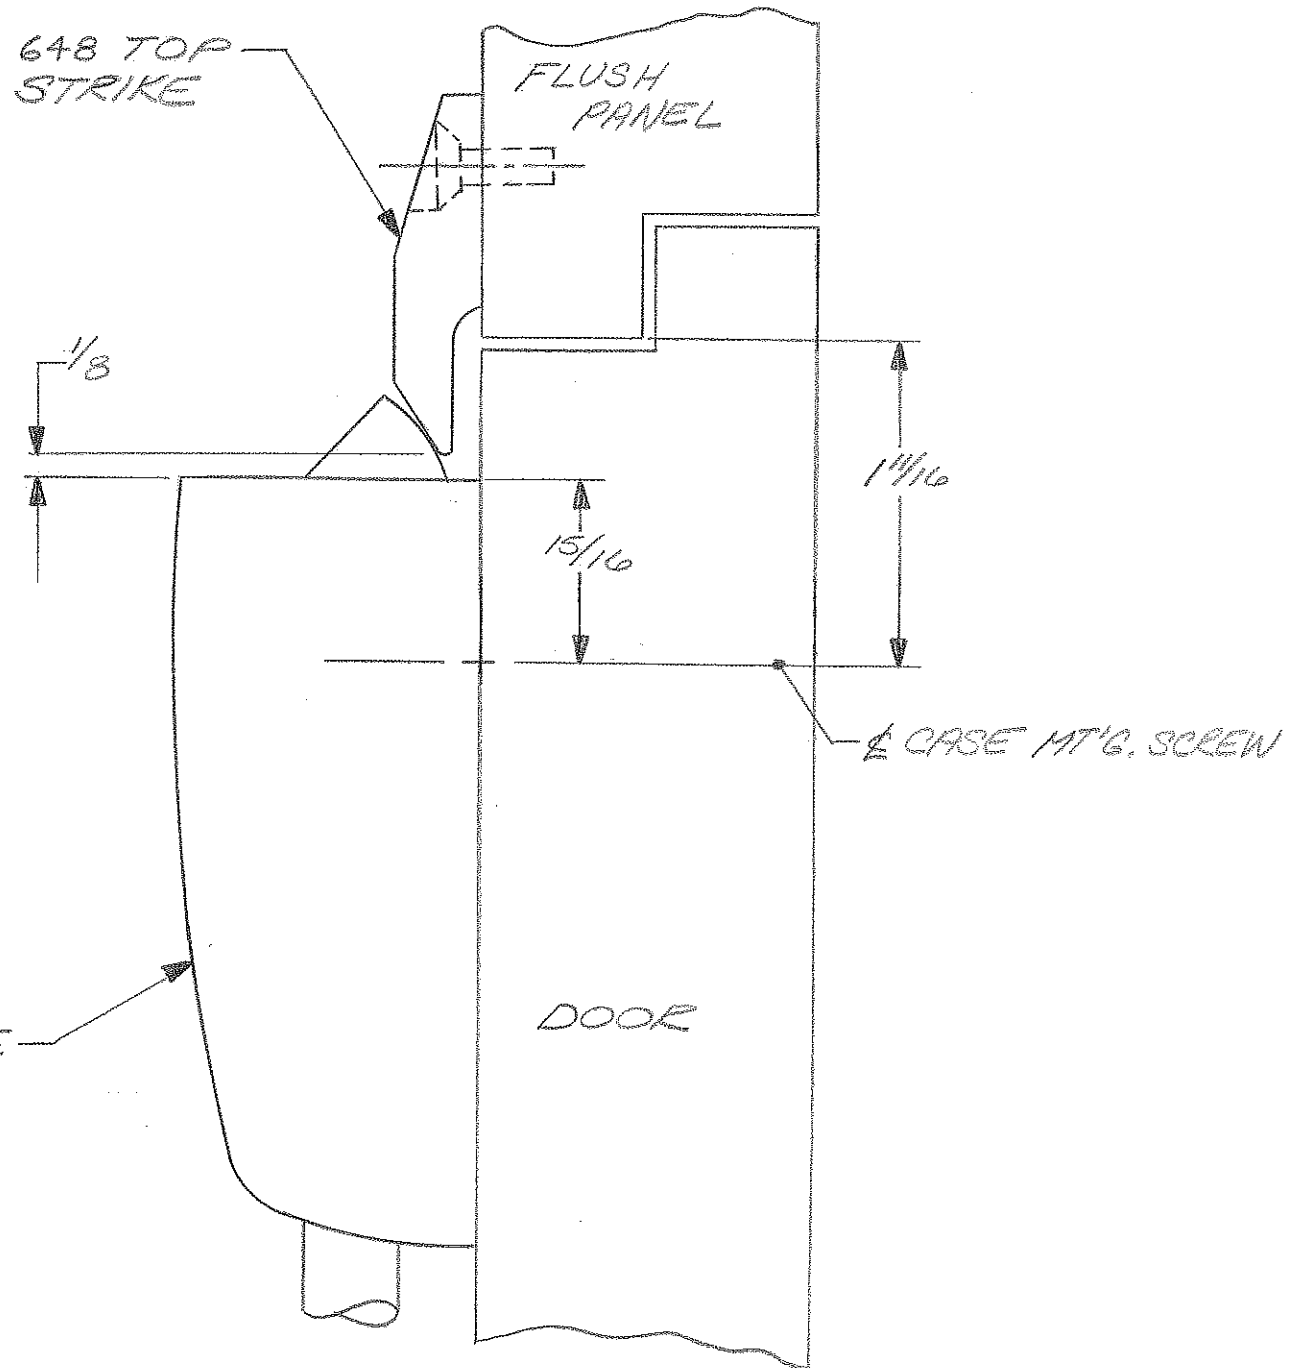

© 648 TOP STRIKE

© 648 TOP STRIKE

TOP CASE
©

©

SARGENT & COMPANY

NEW HAVEN, CONN. 06509

METAL DOOR TEMPLATE:
648 TOP STRIKE

RELEASE DATE
26 APR 89

TEMPLER NO.
4225 C