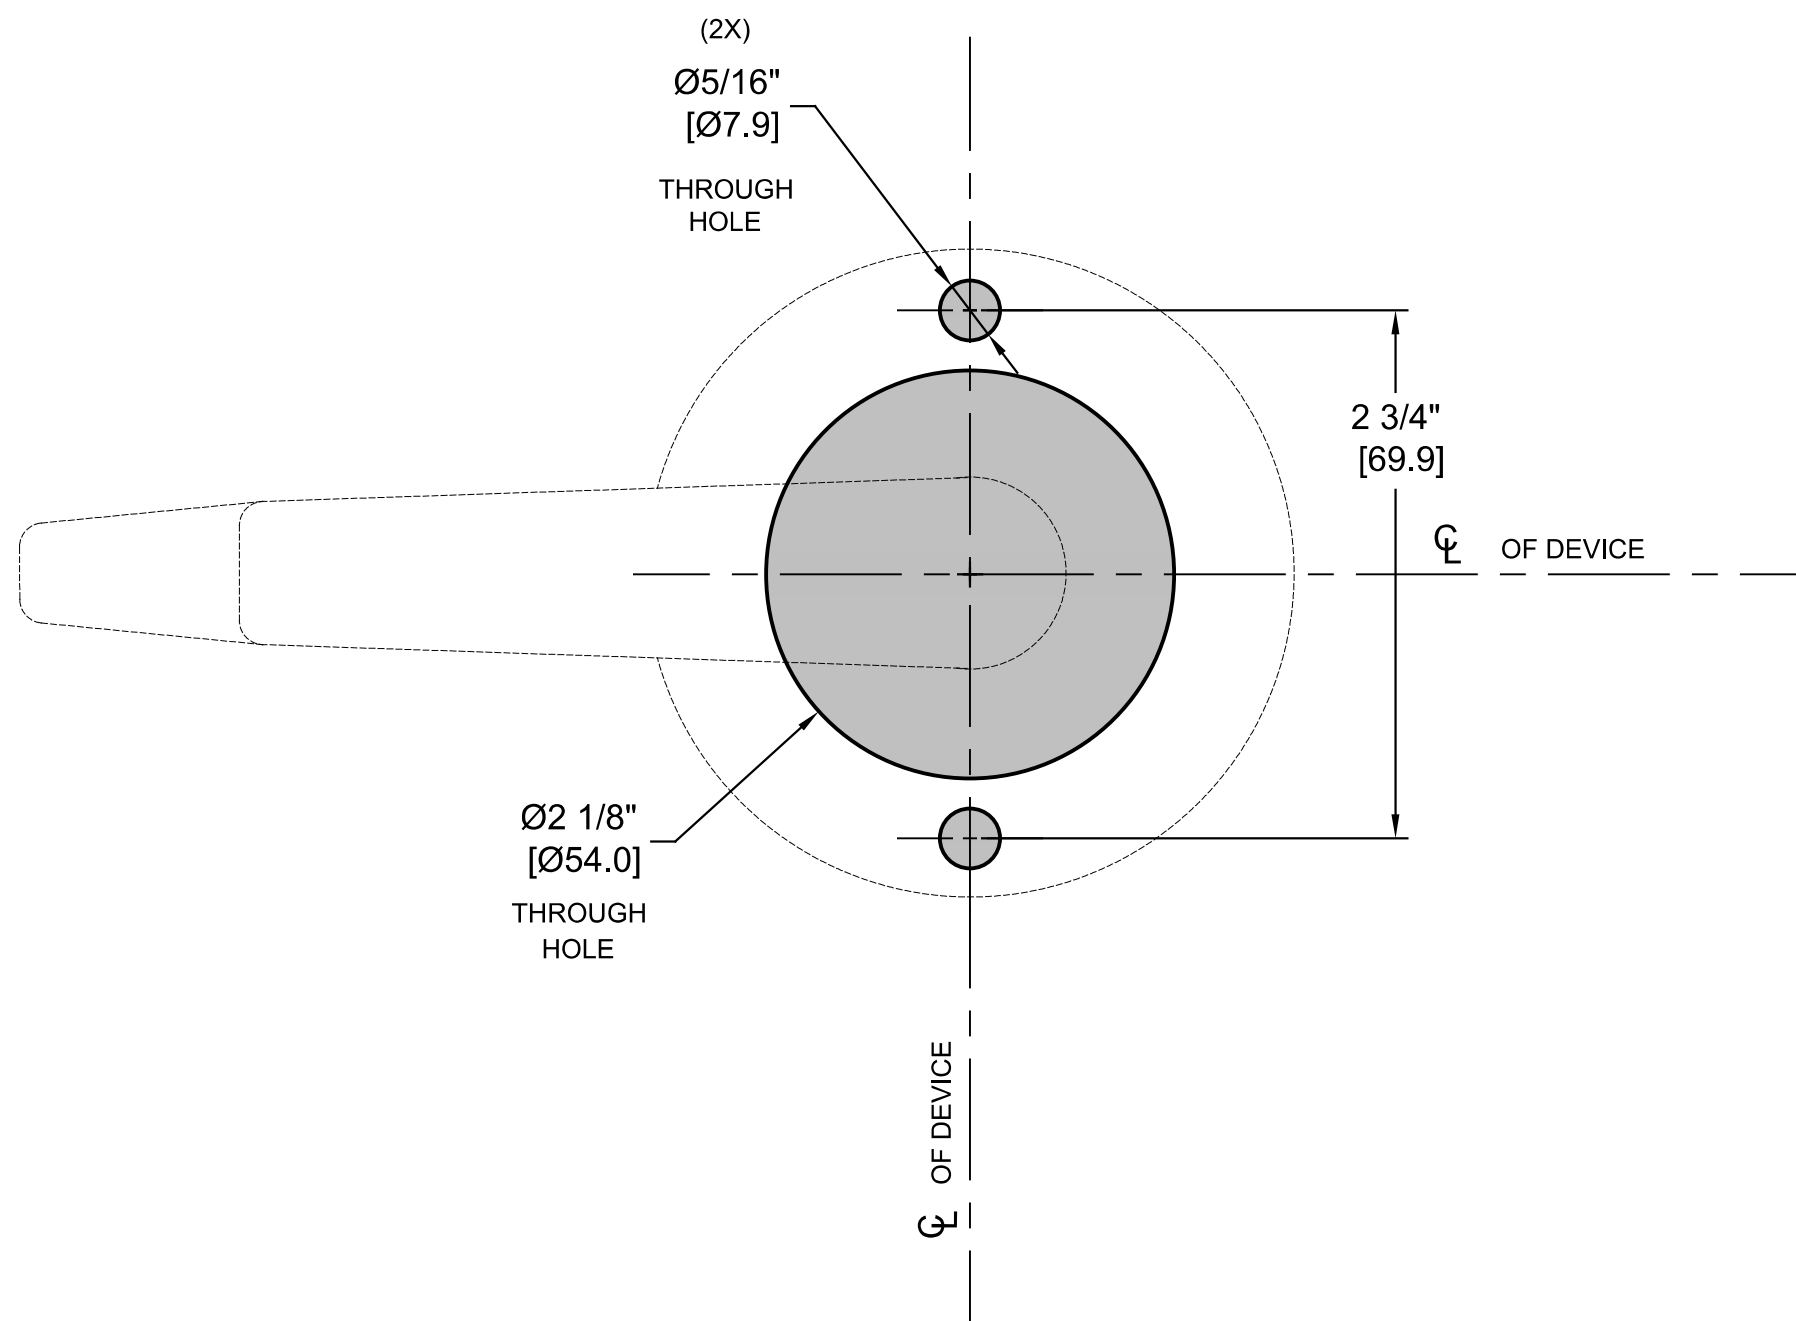

6S02 PHL

6S09 BSN/IC

6S08 BSN/IC

6S14 BSN

6S02 BSN

6S09 MIA/IC

6S08 MIA/IC

6S14 MIA

6S02 MIA

PULL SIDE OF DOOR

NOTES:

1. VERIFY PRINTED TO SCALE

2. DIMENSIONS IN **INCHES**
[MM]

3. SEE EXIT DEVICE TEMPLATE FOR BACKSET
DIMENSIONS AND REFERENCE POINTS

4. ROSE DIAMETER 3-3/8 [85.7]

5. LEVER LENGTH FROM CL DEVICE 4-15/16 [125.7]