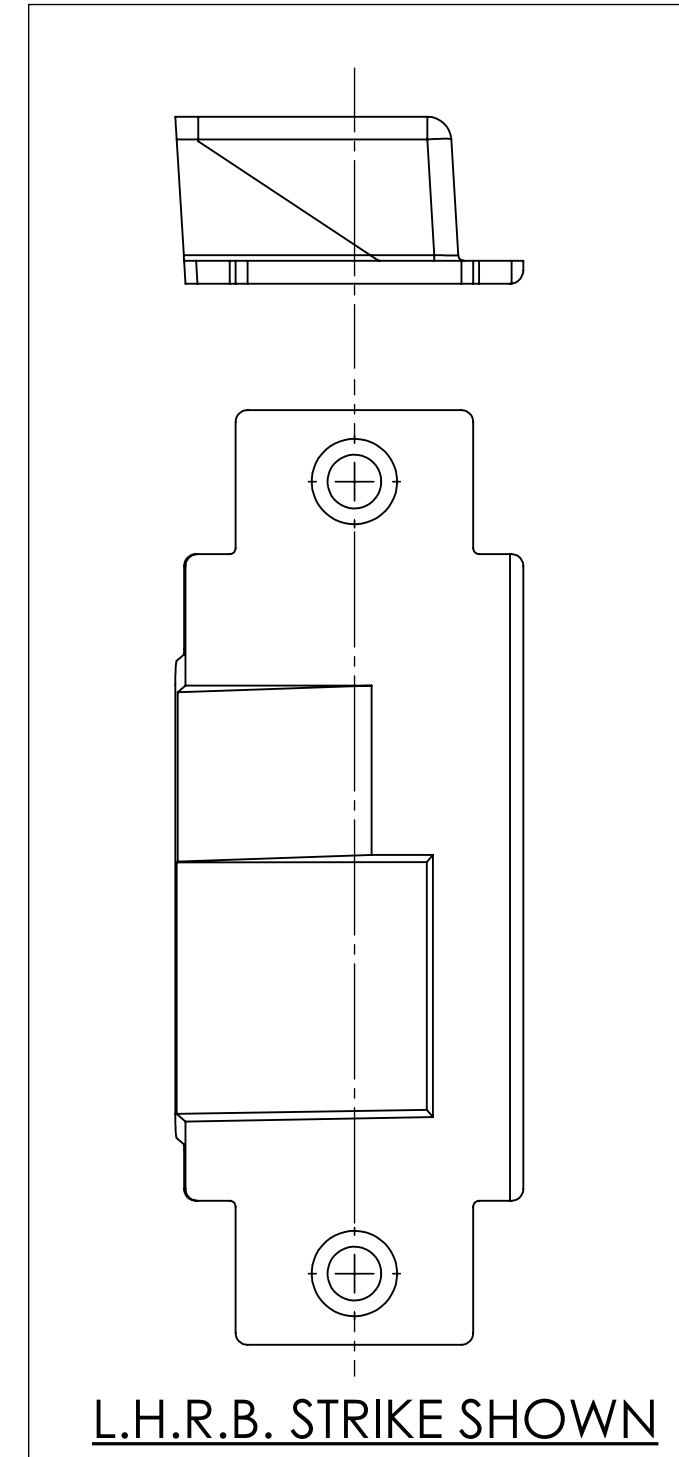

(H)

DOOR WIDTH	DIM "A"
1 3/4"	1.770
	1.750
2"	2.020
	2.000
2 1/4"	2.270
	2.250
2 1/2"	2.520
	2.500
2 3/4"	2.770
	2.750

RHRB STRIKE SHOWN

L.H.R.B. STRIKE SHOWN

SARGENT ASSA ABLOY	SARGENT Manufacturing Company 100 Sargent Drive New Haven, CT 06511	
	TEMPLATE- OPEN BACK STRIKE CATALOG No. 815	RELEASE DATE 27 DEC. 17
		TEMPLATE NO. 4192H