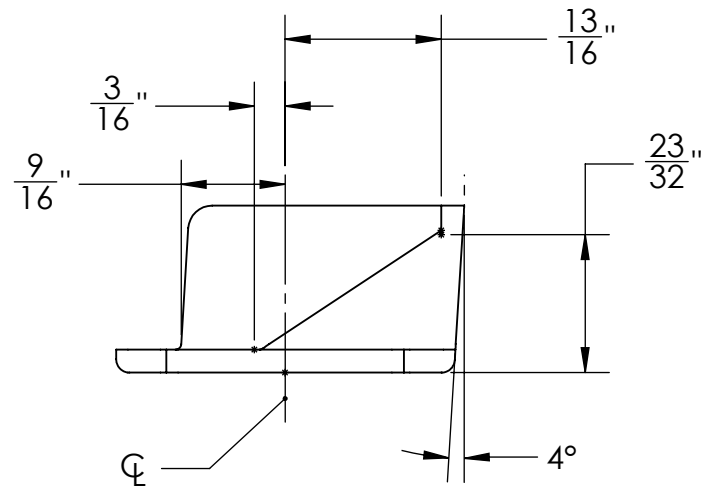

(H)

DOOR WIDTH	DIM "A"
1 3/4"	1.770
	1.750
2"	2.020
	2.000
2 1/4"	2.270
	2.250
2 1/2"	2.520
	2.500
2 3/4"	2.770
	2.750

RHRB STRIKE SHOWN

L.H.R.B. STRIKE SHOWN

SARGENT ASSA ABLOY	SARGENT Manufacturing Company 100 Sargent Drive New Haven, CT 06511	
	TEMPLATE- OPEN BACK STRIKE CATALOG No. 815	RELEASE DATE 27 DEC. 17
		TEMPLATE NO. 4192H