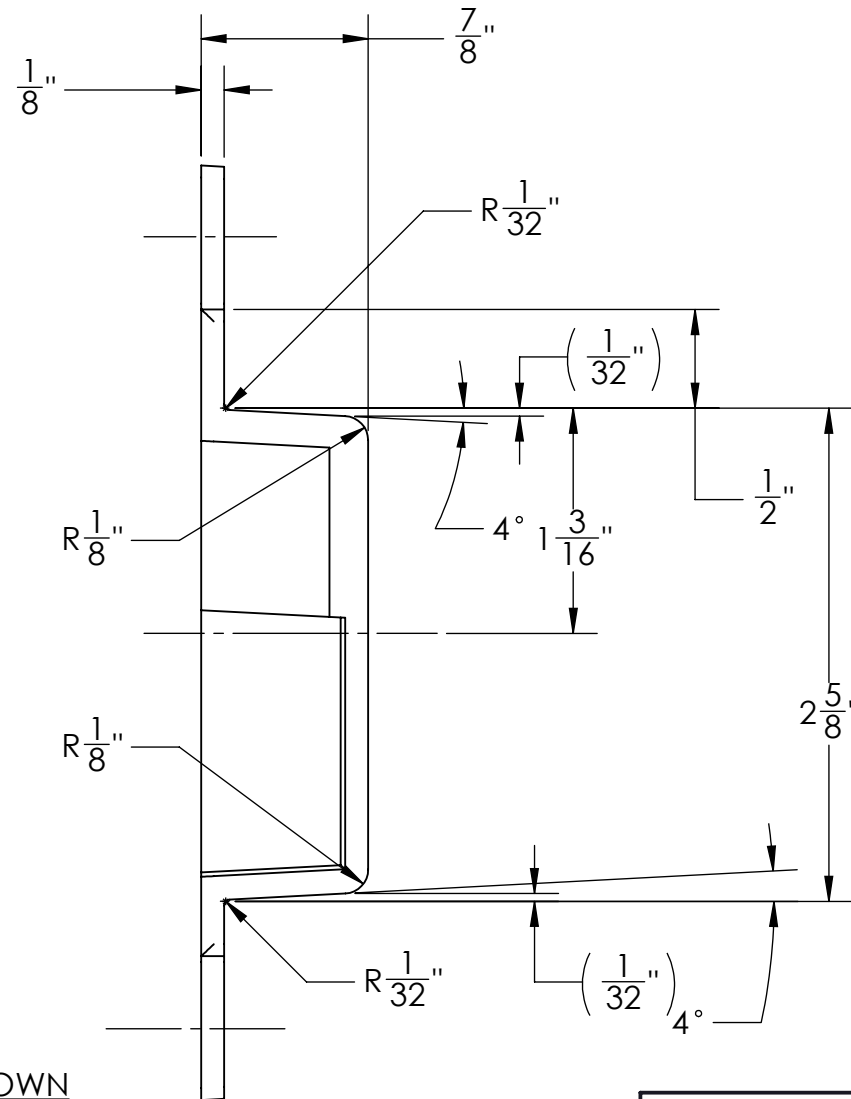

(H)

DOOR WIDTH	DIM "A"
1 3/4"	1.770
	1.750
2"	2.020
	2.000
2 1/4"	2.270
	2.250
2 1/2"	2.520
	2.500
2 3/4"	2.770
	2.750

RHRB STRIKE SHOWN

L.H.R.B. STRIKE SHOWN

SARGENT ASSA ABLOY	SARGENT Manufacturing Company 100 Sargent Drive New Haven, CT 06511	
	TEMPLATE- OPEN BACK STRIKE CATALOG No. 815	RELEASE DATE 27 DEC. 17
		TEMPLATE NO. 4192H