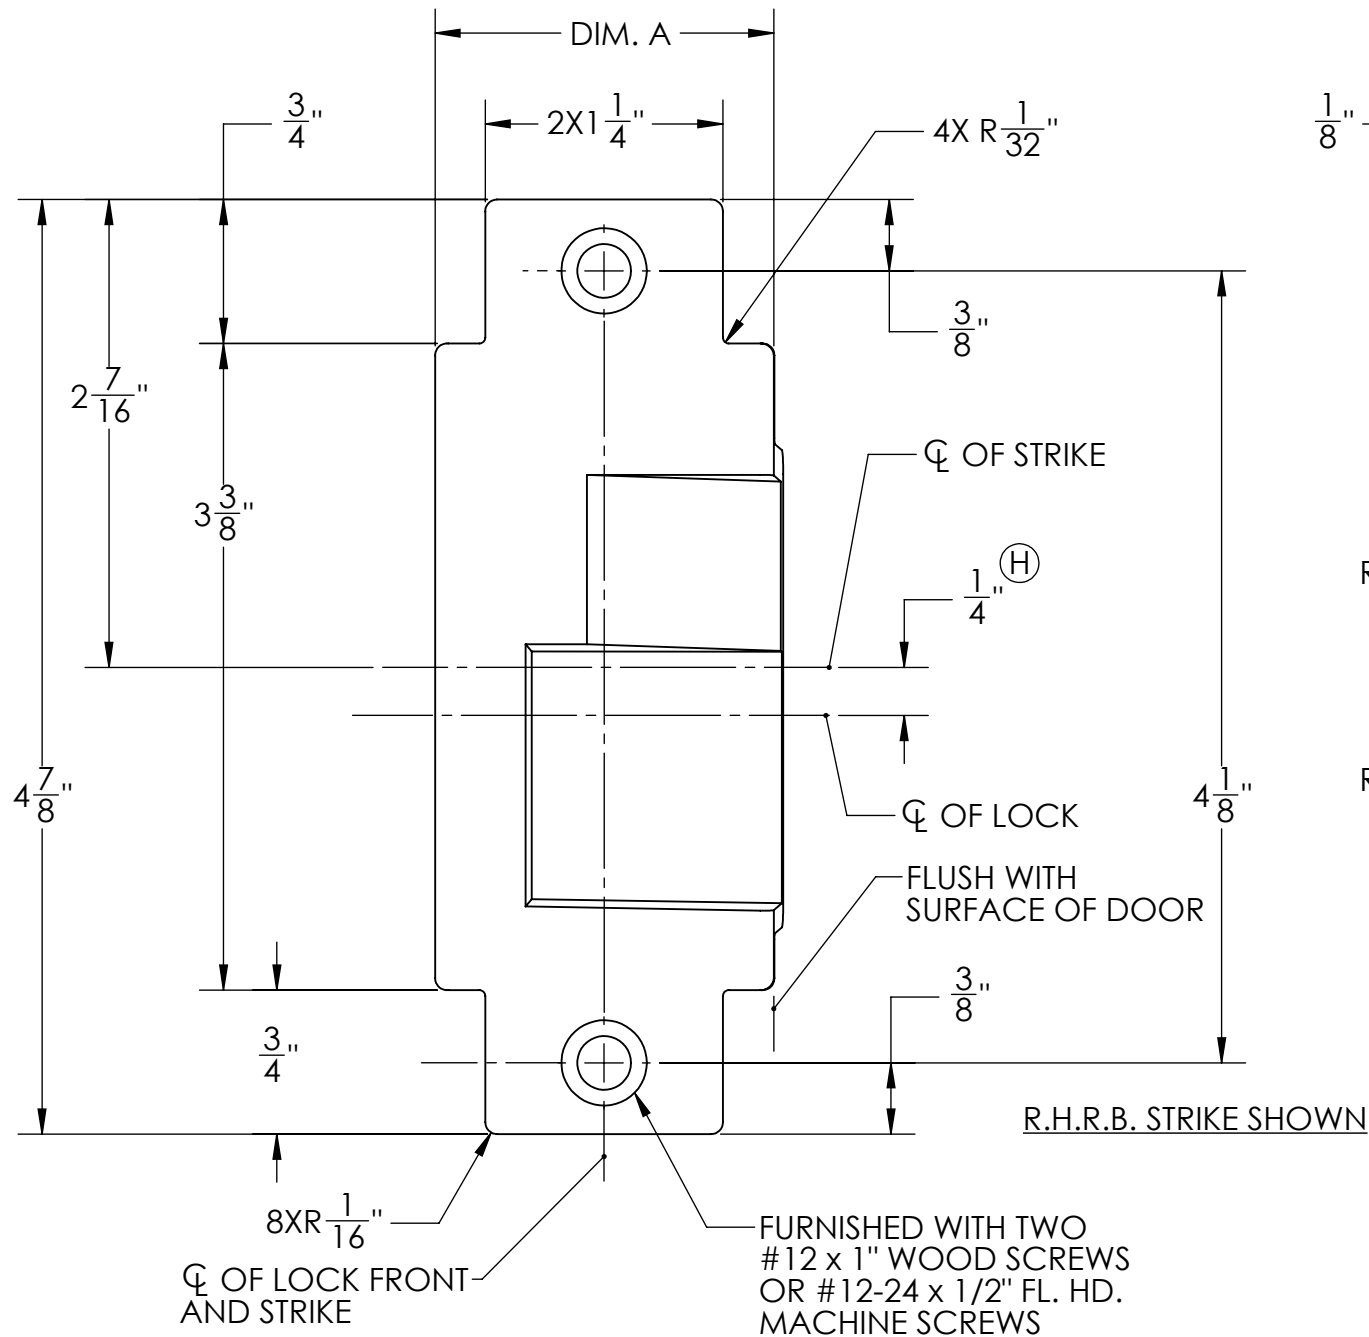

(H)

DOOR WIDTH	DIM "A"
1 3/4"	1.770
	1.750
2"	2.020
	2.000
2 1/4"	2.270
	2.250
2 1/2"	2.520
	2.500
2 3/4"	2.770
	2.750

RHRB STRIKE SHOWN

L.H.R.B. STRIKE SHOWN

SARGENT ASSA ABLOY	SARGENT Manufacturing Company 100 Sargent Drive New Haven, CT 06511	
	TEMPLATE- OPEN BACK STRIKE CATALOG No. 815	RELEASE DATE 27 DEC. 17
		TEMPLATE NO. 4192H