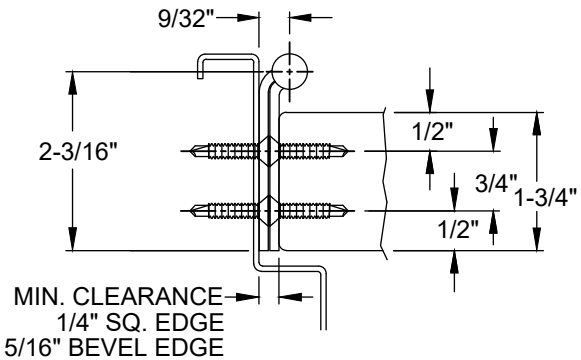

A500RB - "TW" or "EZ" OPTION, RAISED BARREL, CONCEALED ELECTRIFICATION, FULL CONCEALED, EDGE MOUNT, STAINLESS STEEL HINGE

- NOTES:**
- HINGE INSTALLED FLUSH TO THE TOP OF THE DOOR.
 - FRAME LOCATION WILL BE THE CLEARANCE BETWEEN BOTTOM OF HEADER & TOP OF DOOR + THE HINGE DIMENSION.
 - HINGES CUT TO CUSTOM LENGTH ARE CUT FROM BOTTOM OF HINGE.
 - SPECIFY HANDING WHEN ORDERING.
 - SPECIFY WIRE CONFIGURATION WHEN ORDERING, TEMPLATE REMAINS THE SAME.
 - CT4 • CT4 x EZ *
 - CT8 • CT8 x EZ *
 - CT12 • CT12 x EZ *
 - * SPECIFY ELECTRIFIED HARDWARE MANUFACTURER FOR CONNECTOR COMPATILITY
 6. IF "M" OPTION (MOVEABLE PANEL) IS CHOSEN, TEMPLATE REMAINS THE SAME.
 7. 30 AWG WIRES, APPROX. 4" LONG PER SIDE, RATED 2 AMP CONTINUOUS LOW VOLTAGE.
 8. THRU WIRE & MONITOR SWITCH LOCATION DIMENSIONS +/- 1/16".

STANDARD HINGE SIZES & SCREW DETAIL			
NOMINAL DOOR HEIGHT	7'0"	8'0"	10'0"
ACTUAL HINGE HEIGHT	83-1/8"	95"	118-3/4"
10-24 x 7/8" PHILLIPS FLAT HEAD, UNDERCUT, SELF-DRILLING MACHINE SCREW	42	46	54
#10 x 1-1/4" PHILLIPS FLAT HEAD, UNDERCUT, SHEET METAL SCREW	42	46	54

A500RB - "TW" or "EZ" OPTION
 CONCEALED ELECTRIFICATION

A500RB - "TW" or "EZ" OPTION, RAISED BARREL, CONCEALED ELECTRIFICATION, FULL CONCEALED, EDGE MOUNT, STAINLESS STEEL HINGE

CLOSED POSITION
(WIRES NOT SHOWN)