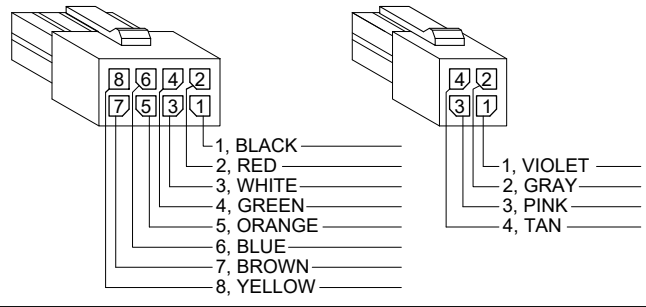

A500RB - "TW" or "EZ" OPTION, RAISED BARREL, CONCEALED ELECTRIFICATION, FULL CONCEALED, EDGE MOUNT, STAINLESS STEEL HINGE

- NOTES:**
- HINGE INSTALLED FLUSH TO THE TOP OF THE DOOR.
 - FRAME LOCATION WILL BE THE CLEARANCE BETWEEN BOTTOM OF HEADER & TOP OF DOOR + THE HINGE DIMENSION.
 - HINGES CUT TO CUSTOM LENGTH ARE CUT FROM BOTTOM OF HINGE.
 - SPECIFY HANDING WHEN ORDERING.
 - SPECIFY WIRE CONFIGURATION WHEN ORDERING, TEMPLATE REMAINS THE SAME.
 - CT4 • CT4 x EZ *
 - CT8 • CT8 x EZ *
 - CT12 • CT12 x EZ *
 - * SPECIFY ELECTRIFIED HARDWARE MANUFACTURER FOR CONNECTOR COMPATILITY
 6. IF "M" OPTION (MOVEABLE PANEL) IS CHOSEN, TEMPLATE REMAINS THE SAME.
 7. 30 AWG WIRES, APPROX. 4" LONG PER SIDE, RATED 2 AMP CONTINUOUS LOW VOLTAGE.
 8. THRU WIRE & MONITOR SWITCH LOCATION DIMENSIONS +/- 1/16".

A500RB - "TW" or "EZ" OPTION
 CONCEALED ELECTRIFICATION

A500RB - "TW" or "EZ" OPTION, RAISED BARREL, CONCEALED ELECTRIFICATION, FULL CONCEALED, EDGE MOUNT, STAINLESS STEEL HINGE

CLOSED POSITION
(WIRES NOT SHOWN)

90° OPEN POSITION
(WIRES NOT SHOWN)

180° OPEN POSITION
(WIRES NOT SHOWN)

EZ CONNECT OPTION

83-1/8" LEFT HAND
SHOWN FOR EXAMPLE

A500RB-TW or EZ OPTION, CONCEALED ELECTRIFICATION-2-01.DWG

www.abhmfg.com
E-mail: abhinfo@abhmfg.com
Architectural Builders Hardware Mfg., Inc.
1222 Ardmore Ave., Itasca, IL 60143
630.875.9900; FAX 800.9FAXABH (932.9224)