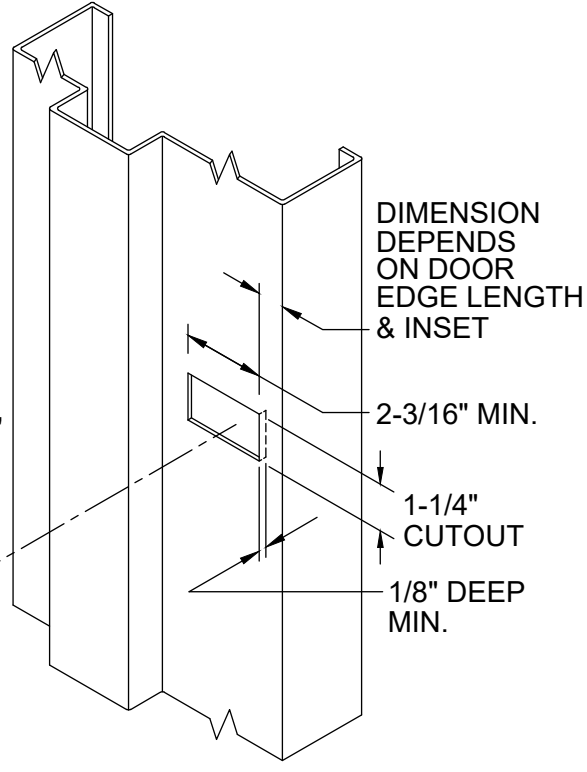

A500RB - "TW" or "EZ" OPTION, RAISED BARREL, CONCEALED ELECTRIFICATION, FULL CONCEALED, EDGE MOUNT, STAINLESS STEEL HINGE

- NOTES:**
- HINGE INSTALLED FLUSH TO THE TOP OF THE DOOR.
 - FRAME LOCATION WILL BE THE CLEARANCE BETWEEN BOTTOM OF HEADER & TOP OF DOOR + THE HINGE DIMENSION.
 - HINGES CUT TO CUSTOM LENGTH ARE CUT FROM BOTTOM OF HINGE.
 - SPECIFY HANDING WHEN ORDERING.
 - SPECIFY WIRE CONFIGURATION WHEN ORDERING, TEMPLATE REMAINS THE SAME.
 - CT4 • CT4 x EZ *
 - CT8 • CT8 x EZ *
 - CT12 • CT12 x EZ *
 - * SPECIFY ELECTRIFIED HARDWARE MANUFACTURER FOR CONNECTOR COMPATILITY
 6. IF "M" OPTION (MOVEABLE PANEL) IS CHOSEN, TEMPLATE REMAINS THE SAME.
 7. 30 AWG WIRES, APPROX. 4" LONG PER SIDE, RATED 2 AMP CONTINUOUS LOW VOLTAGE.
 8. THRU WIRE & MONITOR SWITCH LOCATION DIMENSIONS +/- 1/16".

STANDARD HINGE SIZES & SCREW DETAIL			
NOMINAL DOOR HEIGHT	7'0"	8'0"	10'0"
ACTUAL HINGE HEIGHT	83-1/8"	95"	118-3/4"
10-24 x 7/8" PHILLIPS FLAT HEAD, UNDERCUT, SELF-DRILLING MACHINE SCREW	42	46	54
#10 x 1-1/4" PHILLIPS FLAT HEAD, UNDERCUT, SHEET METAL SCREW	42	46	54

90° OPEN POSITION
(WIRES NOT SHOWN)

180° OPEN POSITION
(WIRES NOT SHOWN)

EZ CONNECT OPTION

83-1/8" LEFT HAND
SHOWN FOR EXAMPLE

A500RB-TW or EZ OPTION, CONCEALED ELECTRIFICATION-2-01.DWG

www.abhmfg.com
E-mail: abhinfo@abhmfg.com
Architectural Builders Hardware Mfg., Inc.
1222 Ardmore Ave., Itasca, IL 60143
630.875.9900; FAX 800.9FAXABH (932.9224)