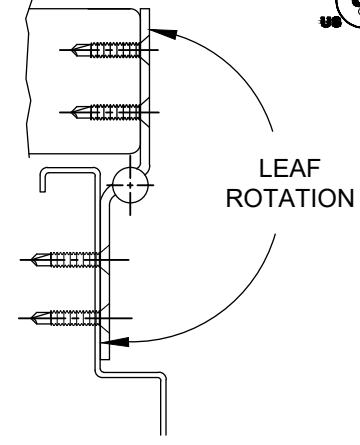

A500RB - "TW" or "EZ" OPTION, RAISED BARREL, CONCEALED ELECTRIFICATION, FULL CONCEALED, EDGE MOUNT, STAINLESS STEEL HINGE

- NOTES:**
- HINGE INSTALLED FLUSH TO THE TOP OF THE DOOR.
 - FRAME LOCATION WILL BE THE CLEARANCE BETWEEN BOTTOM OF HEADER & TOP OF DOOR + THE HINGE DIMENSION.
 - HINGES CUT TO CUSTOM LENGTH ARE CUT FROM BOTTOM OF HINGE.
 - SPECIFY HANDING WHEN ORDERING.
 - SPECIFY WIRE CONFIGURATION WHEN ORDERING, TEMPLATE REMAINS THE SAME.
 - CT4 • CT4 x EZ *
 - CT8 • CT8 x EZ *
 - CT12 • CT12 x EZ *
 - * SPECIFY ELECTRIFIED HARDWARE MANUFACTURER FOR CONNECTOR COMPATILITY
 6. IF "M" OPTION (MOVEABLE PANEL) IS CHOSEN, TEMPLATE REMAINS THE SAME.
 7. 30 AWG WIRES, APPROX. 4" LONG PER SIDE, RATED 2 AMP CONTINUOUS LOW VOLTAGE.
 8. THRU WIRE & MONITOR SWITCH LOCATION DIMENSIONS +/- 1/16".

A500RB - "TW" or "EZ" OPTION
 CONCEALED ELECTRIFICATION

A500RB - "TW" or "EZ" OPTION, RAISED BARREL, CONCEALED ELECTRIFICATION, FULL CONCEALED, EDGE MOUNT, STAINLESS STEEL HINGE

CLOSED POSITION
(WIRES NOT SHOWN)

90° OPEN POSITION
(WIRES NOT SHOWN)

180° OPEN POSITION
(WIRES NOT SHOWN)

EZ CONNECT OPTION

83-1/8" LEFT HAND
SHOWN FOR EXAMPLE

A500RB-TW or EZ OPTION, CONCEALED ELECTRIFICATION-2-01.DWG

www.abhmfg.com
E-mail: abhinfo@abhmfg.com
Architectural Builders Hardware Mfg., Inc.
1222 Ardmore Ave., Itasca, IL 60143
630.875.9900; FAX 800.9FAXABH (932.9224)