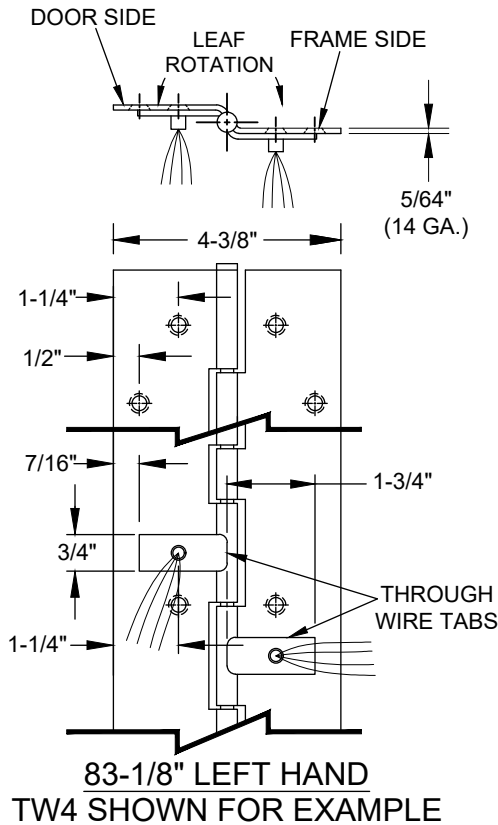

A500RB - "TW" or "EZ" OPTION, RAISED BARREL, CONCEALED ELECTRIFICATION, FULL CONCEALED, EDGE MOUNT, STAINLESS STEEL HINGE

- NOTES:**
- HINGE INSTALLED FLUSH TO THE TOP OF THE DOOR.
 - FRAME LOCATION WILL BE THE CLEARANCE BETWEEN BOTTOM OF HEADER & TOP OF DOOR + THE HINGE DIMENSION.
 - HINGES CUT TO CUSTOM LENGTH ARE CUT FROM BOTTOM OF HINGE.
 - SPECIFY HANDING WHEN ORDERING.
 - SPECIFY WIRE CONFIGURATION WHEN ORDERING, TEMPLATE REMAINS THE SAME.
 - CT4 • CT4 x EZ *
 - CT8 • CT8 x EZ *
 - CT12 • CT12 x EZ *
 - * SPECIFY ELECTRIFIED HARDWARE MANUFACTURER FOR CONNECTOR COMPATILITY
 6. IF "M" OPTION (MOVEABLE PANEL) IS CHOSEN, TEMPLATE REMAINS THE SAME.
 7. 30 AWG WIRES, APPROX. 4" LONG PER SIDE, RATED 2 AMP CONTINUOUS LOW VOLTAGE.
 8. THRU WIRE & MONITOR SWITCH LOCATION DIMENSIONS +/- 1/16".

STANDARD HINGE SIZES & SCREW DETAIL			
NOMINAL DOOR HEIGHT	7'0"	8'0"	10'0"
ACTUAL HINGE HEIGHT	83-1/8"	95"	118-3/4"
10-24 x 7/8" PHILLIPS FLAT HEAD, UNDERCUT, SELF-DRILLING MACHINE SCREW	42	46	54
#10 x 1-1/4" PHILLIPS FLAT HEAD, UNDERCUT, SHEET METAL SCREW	42	46	54

A500RB - "TW" or "EZ" OPTION
 CONCEALED ELECTRIFICATION

A500RB - "TW" or "EZ" OPTION, RAISED BARREL, CONCEALED ELECTRIFICATION, FULL CONCEALED, EDGE MOUNT, STAINLESS STEEL HINGE

CLOSED POSITION
(WIRES NOT SHOWN)