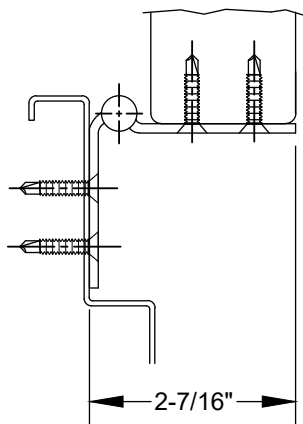

A500RB - "TW" or "EZ" OPTION, RAISED BARREL, CONCEALED ELECTRIFICATION, FULL CONCEALED, EDGE MOUNT, STAINLESS STEEL HINGE

- NOTES:**
- HINGE INSTALLED FLUSH TO THE TOP OF THE DOOR.
 - FRAME LOCATION WILL BE THE CLEARANCE BETWEEN BOTTOM OF HEADER & TOP OF DOOR + THE HINGE DIMENSION.
 - HINGES CUT TO CUSTOM LENGTH ARE CUT FROM BOTTOM OF HINGE.
 - SPECIFY HANDING WHEN ORDERING.
 - SPECIFY WIRE CONFIGURATION WHEN ORDERING, TEMPLATE REMAINS THE SAME.
 - CT4 • CT4 x EZ *
 - CT8 • CT8 x EZ *
 - CT12 • CT12 x EZ *
 - * SPECIFY ELECTRIFIED HARDWARE MANUFACTURER FOR CONNECTOR COMPATILITY
 6. IF "M" OPTION (MOVEABLE PANEL) IS CHOSEN, TEMPLATE REMAINS THE SAME.
 7. 30 AWG WIRES, APPROX. 4" LONG PER SIDE, RATED 2 AMP CONTINUOUS LOW VOLTAGE.
 8. THRU WIRE & MONITOR SWITCH LOCATION DIMENSIONS +/- 1/16".

STANDARD HINGE SIZES & SCREW DETAIL			
NOMINAL DOOR HEIGHT	7'0"	8'0"	10'0"
ACTUAL HINGE HEIGHT	83-1/8"	95"	118-3/4"
10-24 x 7/8" PHILLIPS FLAT HEAD, UNDERCUT, SELF-DRILLING MACHINE SCREW	42	46	54
#10 x 1-1/4" PHILLIPS FLAT HEAD, UNDERCUT, SHEET METAL SCREW	42	46	54

THIS DRAWING IS NOT TO SCALE.

A500RB-TW or EZ OPTION, CONCEALED ELECTRIFICATION-1-01.DWG

www.abhmfg.com
 E-mail: abhinfo@abhmfg.com
 Architectural Builders Hardware Mfg., Inc.
 1222 Ardmore Ave., Itasca, IL 60143
 630.875.9900; FAX 800.9FAXABH (932.9224)

A500RB - "TW" or "EZ" OPTION
 CONCEALED ELECTRIFICATION

A500RB - "TW" or "EZ" OPTION, RAISED BARREL, CONCEALED ELECTRIFICATION, FULL CONCEALED, EDGE MOUNT, STAINLESS STEEL HINGE

CLOSED POSITION
(WIRES NOT SHOWN)