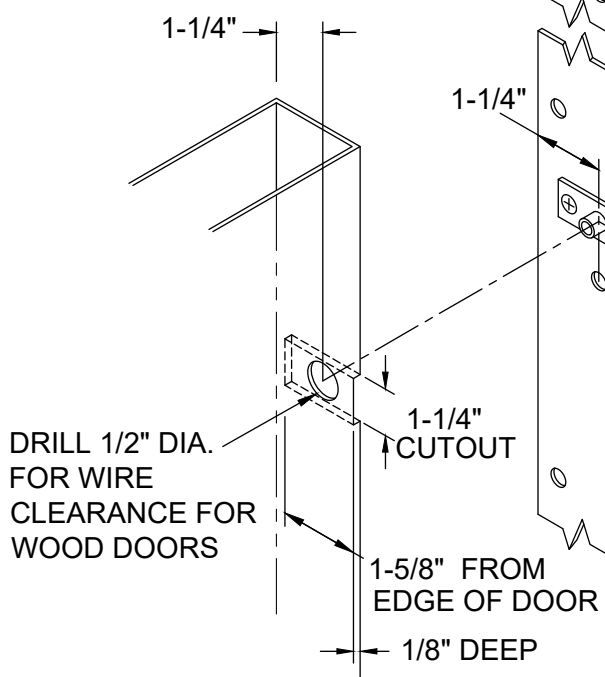

A500RB - "TW" or "EZ" OPTION, RAISED BARREL, CONCEALED ELECTRIFICATION, FULL CONCEALED, EDGE MOUNT, STAINLESS STEEL HINGE

- NOTES:**
- HINGE INSTALLED FLUSH TO THE TOP OF THE DOOR.
 - FRAME LOCATION WILL BE THE CLEARANCE BETWEEN BOTTOM OF HEADER & TOP OF DOOR + THE HINGE DIMENSION.
 - HINGES CUT TO CUSTOM LENGTH ARE CUT FROM BOTTOM OF HINGE.
 - SPECIFY HANDING WHEN ORDERING.
 - SPECIFY WIRE CONFIGURATION WHEN ORDERING, TEMPLATE REMAINS THE SAME.
 - CT4 • CT4 x EZ *
 - CT8 • CT8 x EZ *
 - CT12 • CT12 x EZ *
 - * SPECIFY ELECTRIFIED HARDWARE MANUFACTURER FOR CONNECTOR COMPATILITY
 6. IF "M" OPTION (MOVEABLE PANEL) IS CHOSEN, TEMPLATE REMAINS THE SAME.
 7. 30 AWG WIRES, APPROX. 4" LONG PER SIDE, RATED 2 AMP CONTINUOUS LOW VOLTAGE.
 8. THRU WIRE & MONITOR SWITCH LOCATION DIMENSIONS +/- 1/16".

STANDARD HINGE SIZES & SCREW DETAIL			
NOMINAL DOOR HEIGHT	7'0"	8'0"	10'0"
ACTUAL HINGE HEIGHT	83-1/8"	95"	118-3/4"
10-24 x 7/8" PHILLIPS FLAT HEAD, UNDERCUT, SELF-DRILLING MACHINE SCREW	42	46	54
#10 x 1-1/4" PHILLIPS FLAT HEAD, UNDERCUT, SHEET METAL SCREW	42	46	54

A500RB - "TW" or "EZ" OPTION
 CONCEALED ELECTRIFICATION

A500RB - "TW" or "EZ" OPTION, RAISED BARREL, CONCEALED ELECTRIFICATION, FULL CONCEALED, EDGE MOUNT, STAINLESS STEEL HINGE

CLOSED POSITION
(WIRES NOT SHOWN)

90° OPEN POSITION
(WIRES NOT SHOWN)

180° OPEN POSITION
(WIRES NOT SHOWN)

EZ CONNECT OPTION

83-1/8" LEFT HAND
SHOWN FOR EXAMPLE

A500RB-TW or EZ OPTION, CONCEALED ELECTRIFICATION-2-01.DWG

www.abhmfg.com
E-mail: abhinfo@abhmfg.com
Architectural Builders Hardware Mfg., Inc.
1222 Ardmore Ave., Itasca, IL 60143
630.875.9900; FAX 800.9FAXABH (932.9224)