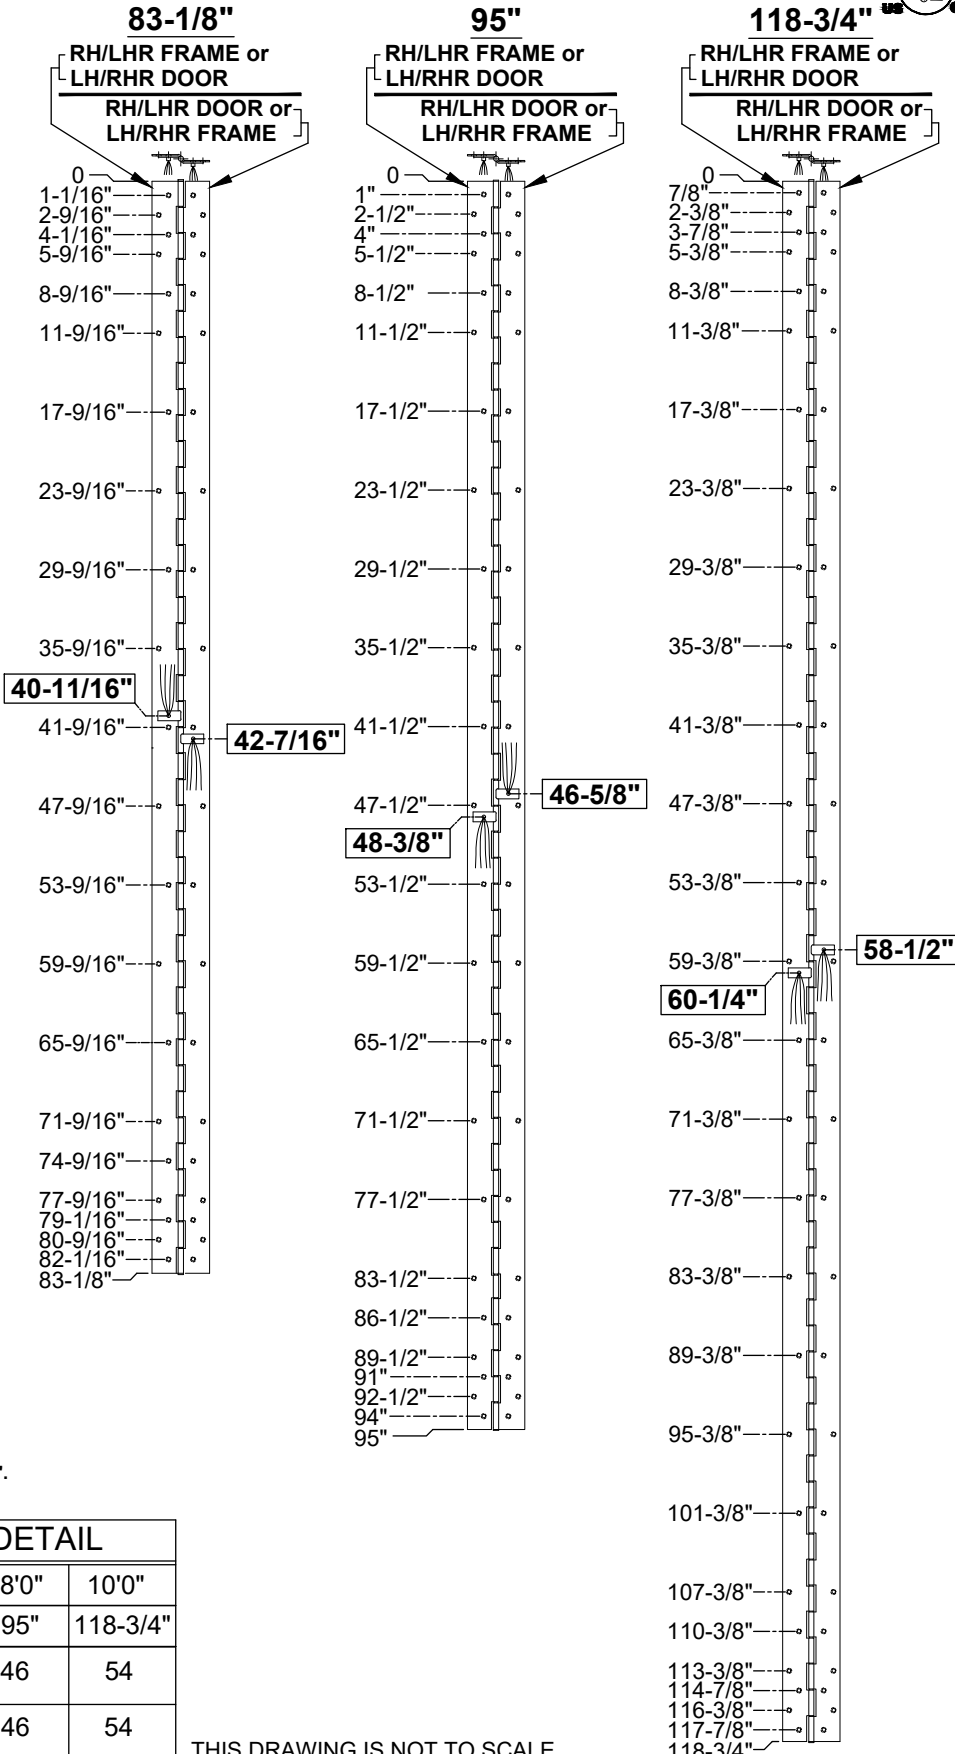

A500RB - "TW" or "EZ" OPTION, RAISED BARREL, CONCEALED ELECTRIFICATION, FULL CONCEALED, EDGE MOUNT, STAINLESS STEEL HINGE

- NOTES:**
- HINGE INSTALLED FLUSH TO THE TOP OF THE DOOR.
 - FRAME LOCATION WILL BE THE CLEARANCE BETWEEN BOTTOM OF HEADER & TOP OF DOOR + THE HINGE DIMENSION.
 - HINGES CUT TO CUSTOM LENGTH ARE CUT FROM BOTTOM OF HINGE.
 - SPECIFY HANDING WHEN ORDERING.
 - SPECIFY WIRE CONFIGURATION WHEN ORDERING, TEMPLATE REMAINS THE SAME.
 - CT4 • CT4 x EZ *
 - CT8 • CT8 x EZ *
 - CT12 • CT12 x EZ *
 - * SPECIFY ELECTRIFIED HARDWARE MANUFACTURER FOR CONNECTOR COMPATILITY
 6. IF "M" OPTION (MOVEABLE PANEL) IS CHOSEN, TEMPLATE REMAINS THE SAME.
 7. 30 AWG WIRES, APPROX. 4" LONG PER SIDE, RATED 2 AMP CONTINUOUS LOW VOLTAGE.
 8. THRU WIRE & MONITOR SWITCH LOCATION DIMENSIONS +/- 1/16".

STANDARD HINGE SIZES & SCREW DETAIL			
NOMINAL DOOR HEIGHT	7'0"	8'0"	10'0"
ACTUAL HINGE HEIGHT	83-1/8"	95"	118-3/4"
10-24 x 7/8" PHILLIPS FLAT HEAD, UNDERCUT, SELF-DRILLING MACHINE SCREW	42	46	54
#10 x 1-1/4" PHILLIPS FLAT HEAD, UNDERCUT, SHEET METAL SCREW	42	46	54