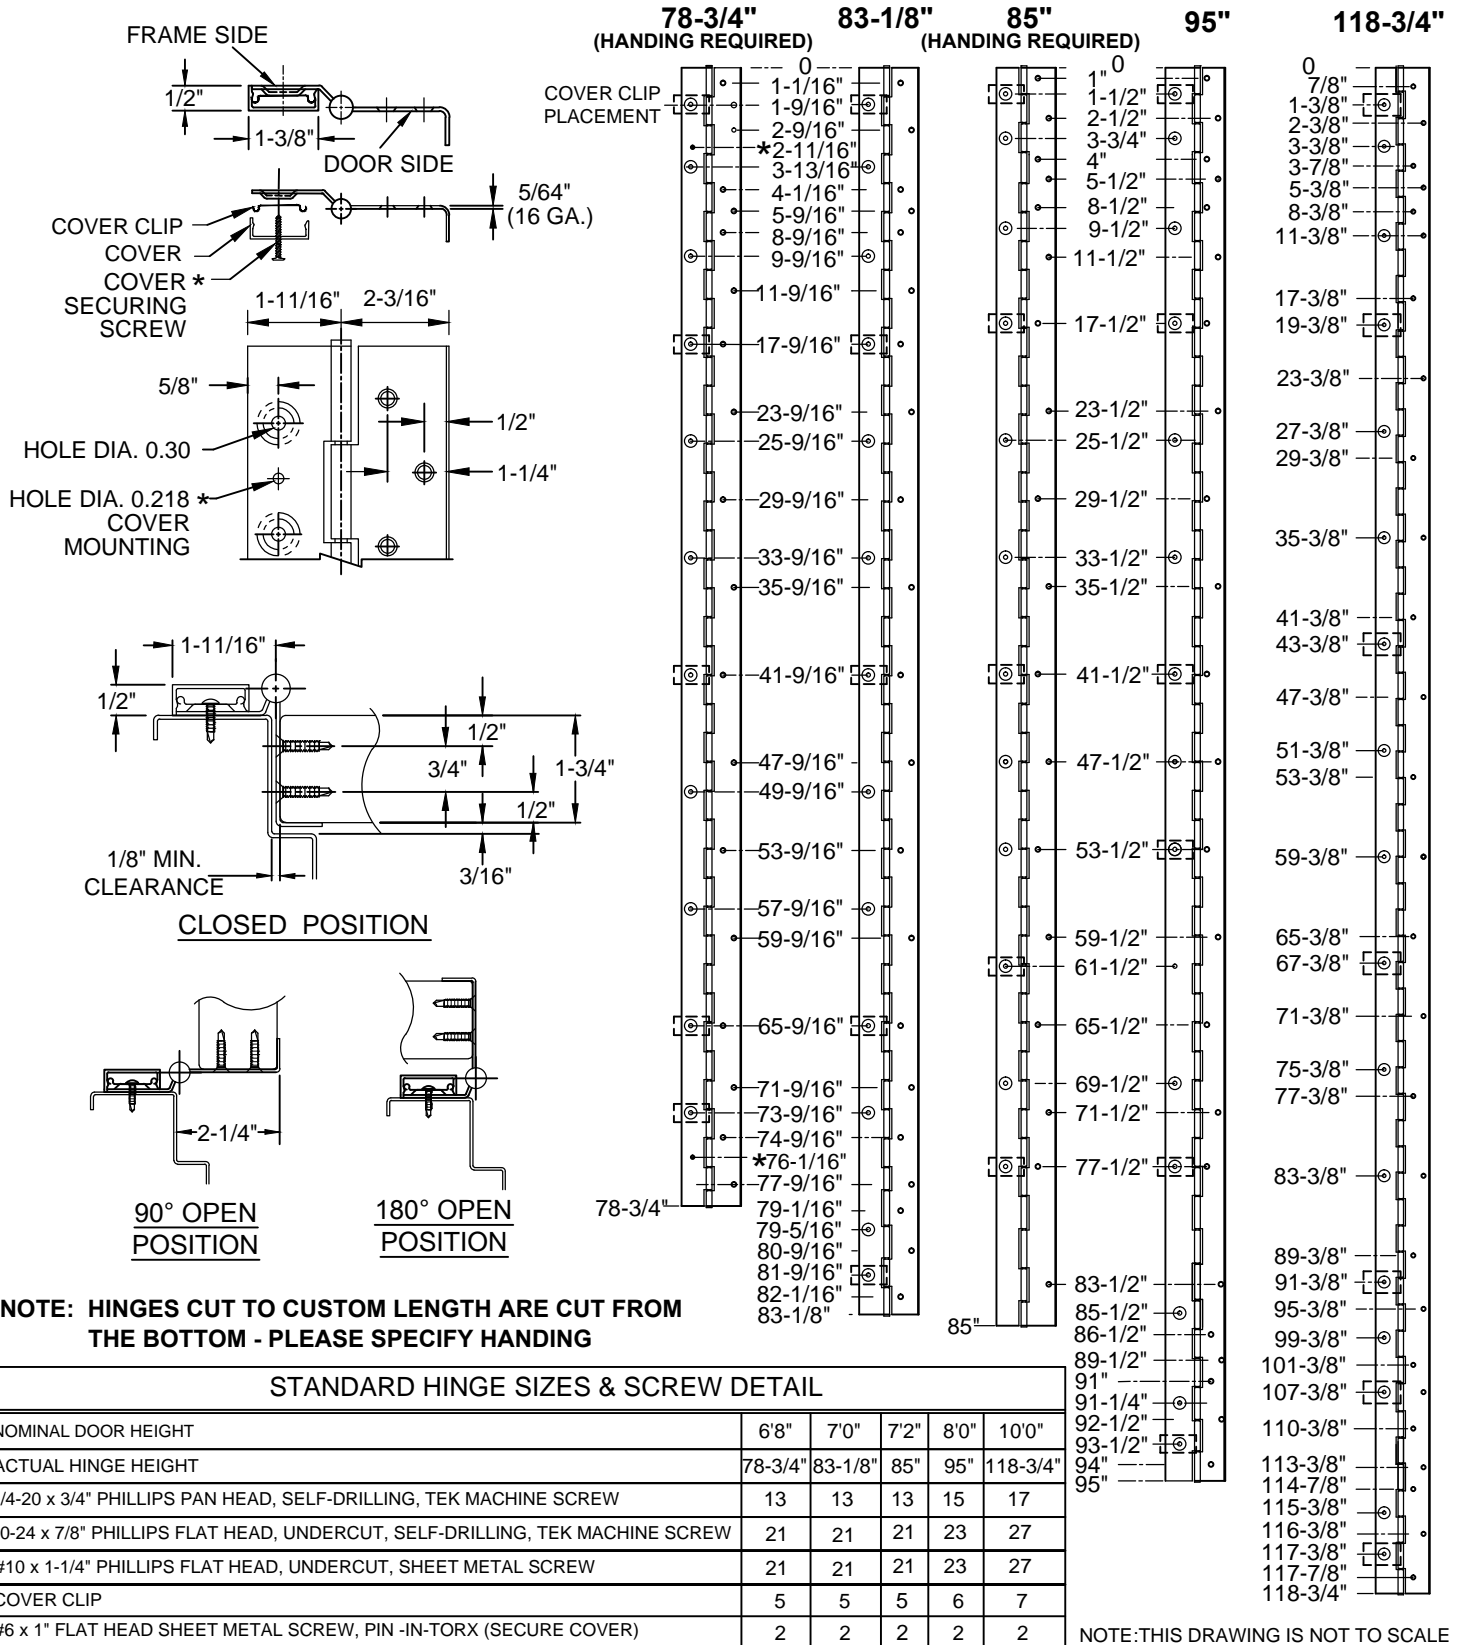

A506 - STAINLESS STEEL HINGE, HALF MORTISE WITH EDGE GUARD

www.abhmf.com
 E-mail: abhinfo@abhmf.com
 Architectural Builders Hardware Mfg., Inc.
 1222 Ardmore Ave., Itasca, IL 60143
 630.875.9900; FAX 800.9FAXABH (932.9224)