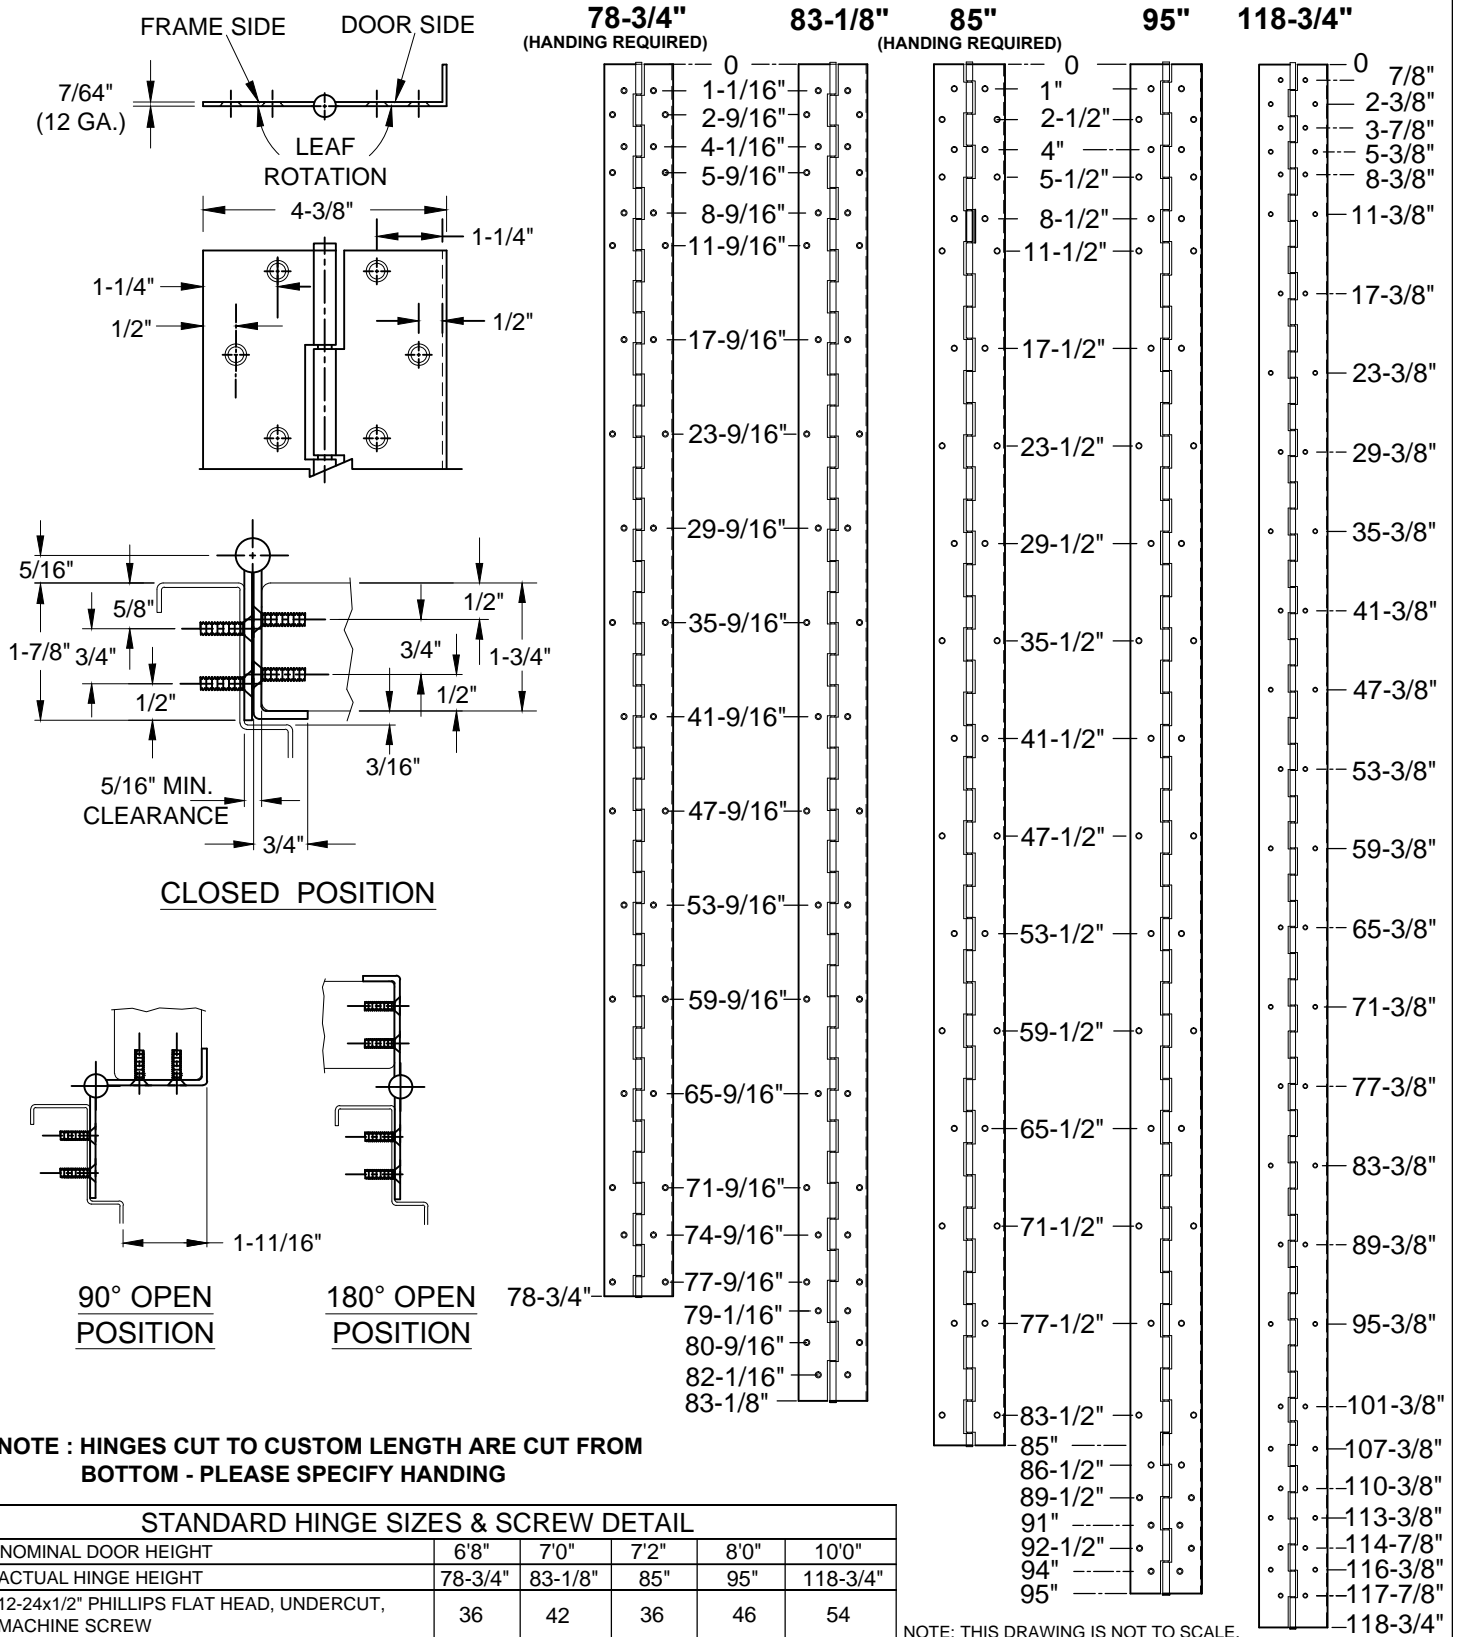

A5515 - STAINLESS STEEL HINGE, WITH SINGLE EDGE GUARD, 12 GAUGE

www.abhmfg.com
 E-mail: abhinfo@abhmfg.com
 Architectural Builders Hardware Mfg., Inc.
 1222 Ardmore Ave., Itasca, IL 60143
 630.875.9900; FAX 800.9FAXABH (932.9224)