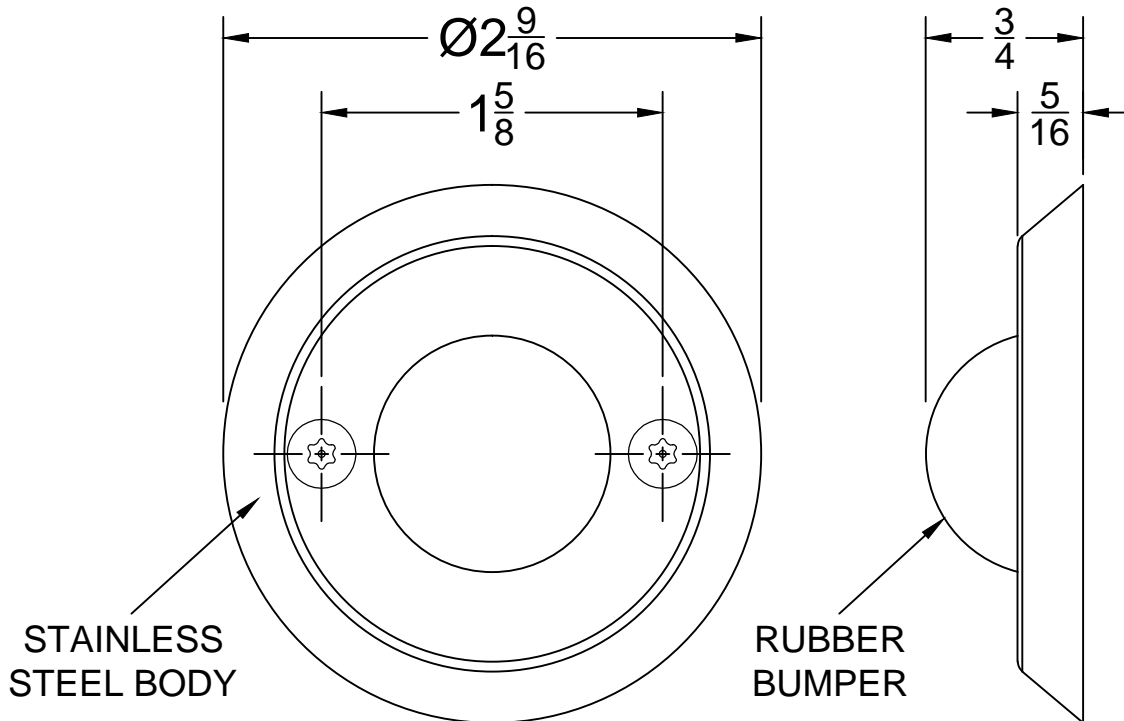

1841
DOOR STOP WALL MOUNT
LIGATURE - RESISTANT

(2) #8 x 1" S.S. PIN TORX FLAT HEAD SHEET METAL SCREWS

® www.abhmfg.com
E-mail: abhinfo@abhmfg.com
Architectural Builders Hardware Mfg., Inc.
1222 Ardmore Ave., Itasca, IL 60143
630.875.9900; FAX 800.9FAXABH (932.9224)