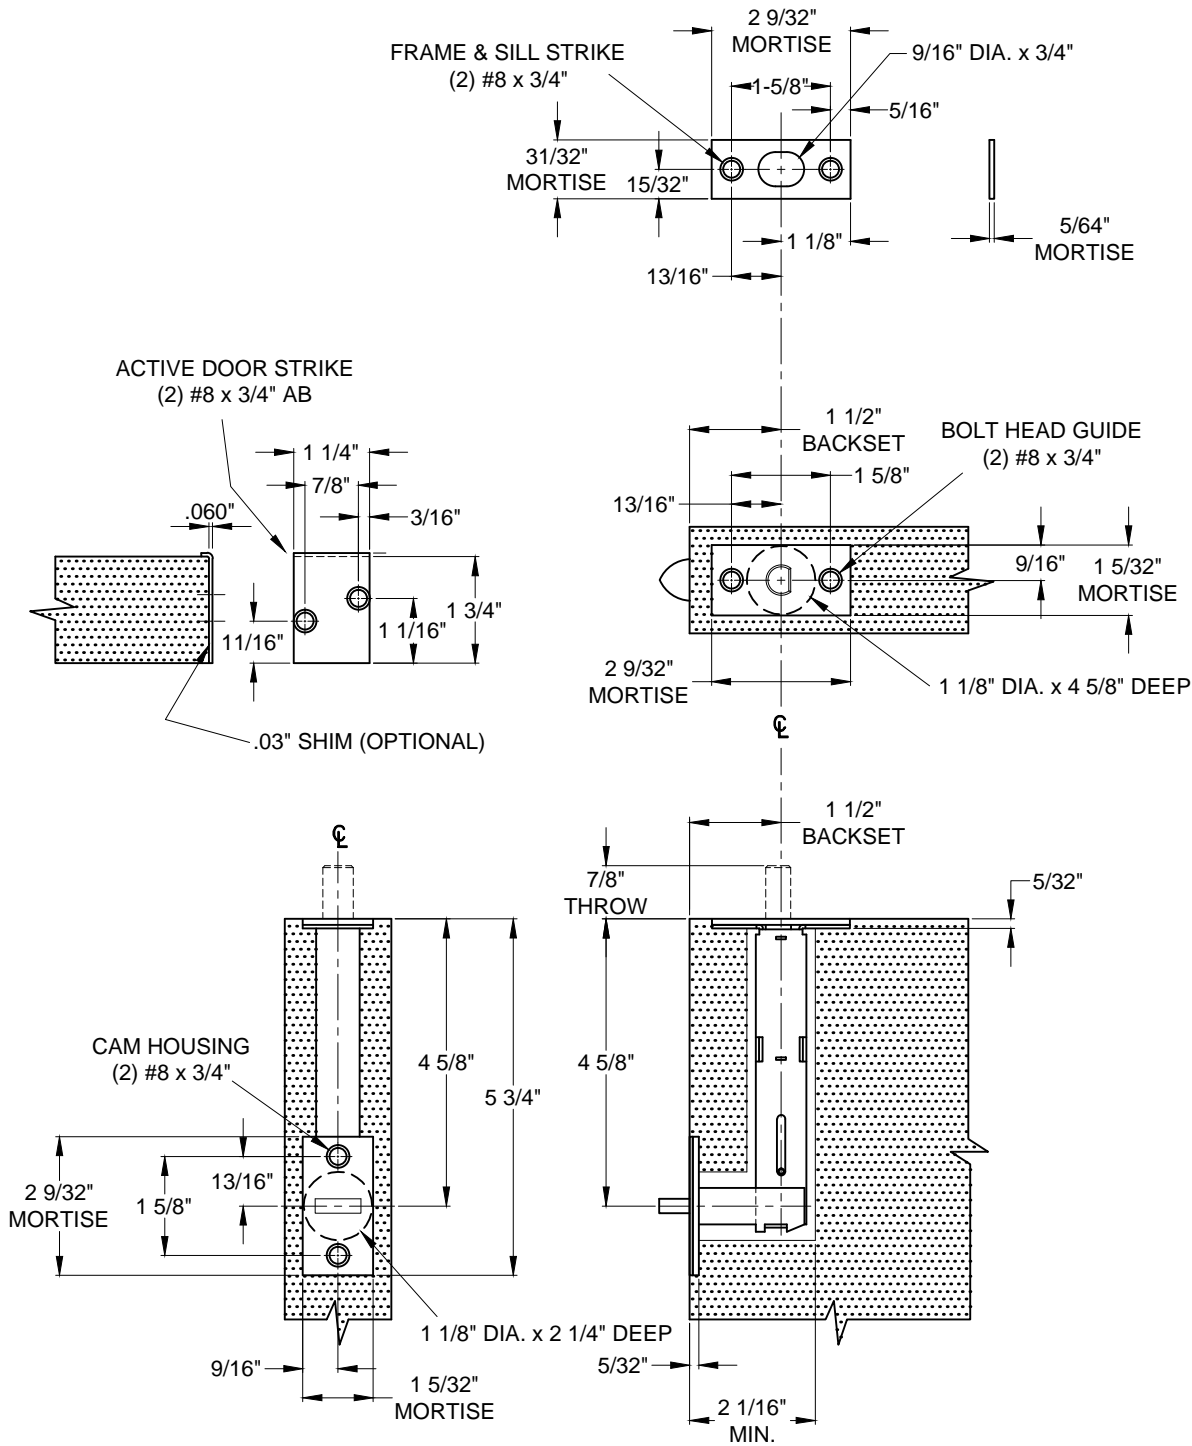

1861S AUTOMATIC FLUSH BOLT

TOP BOLT ONLY, WOOD & METAL DOOR APPLICATION

SCREW DETAILS:

#8 - 32 x 3/4" AB - UNDERCUT FLAT COUNTERSUNK HEAD, DUAL PURPOSE MACHINE/TAPPING SCREW, TOTAL 8 PCS.

www.abhmfg.com
 E-mail: abhinfo@abhmfg.com
 Architectural Builders Hardware Mfg., Inc.
 1222 Ardmore Ave., Itasca, IL 60143
 630.875.9900; FAX 800.9FAXABH (932.9224)