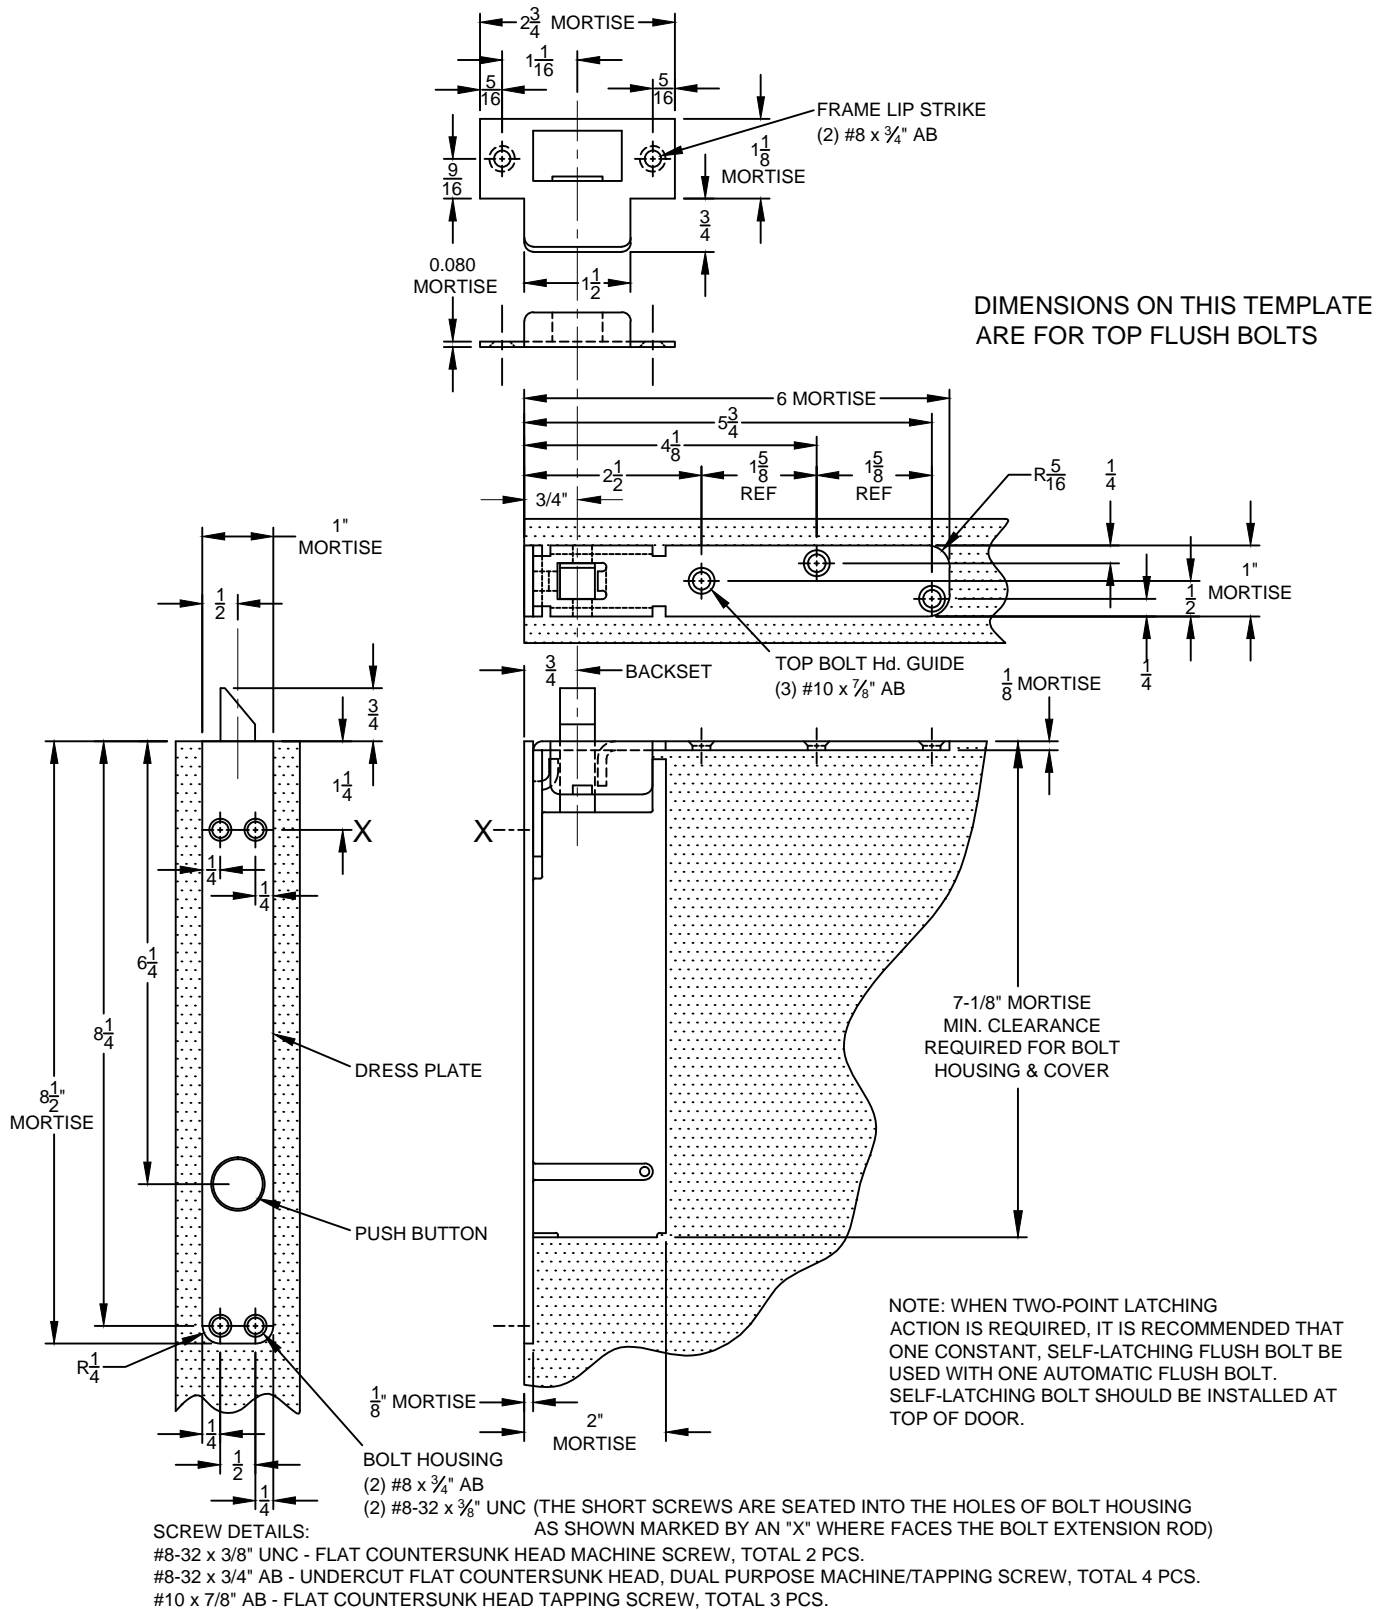

1864S CONSTANT SELF LATCHING FLUSH BOLT TOP BOLT ONLY, FOR WOOD DOOR APPLICATION

© www.abhmfg.com
 E-mail: abhinfo@abhmfg.com
 Architectural Builders Hardware Mfg., Inc.
 1222 Ardmore Ave., Itasca, IL 60143
 630.875.9900; FAX 800.9FAXABH (932.9224)