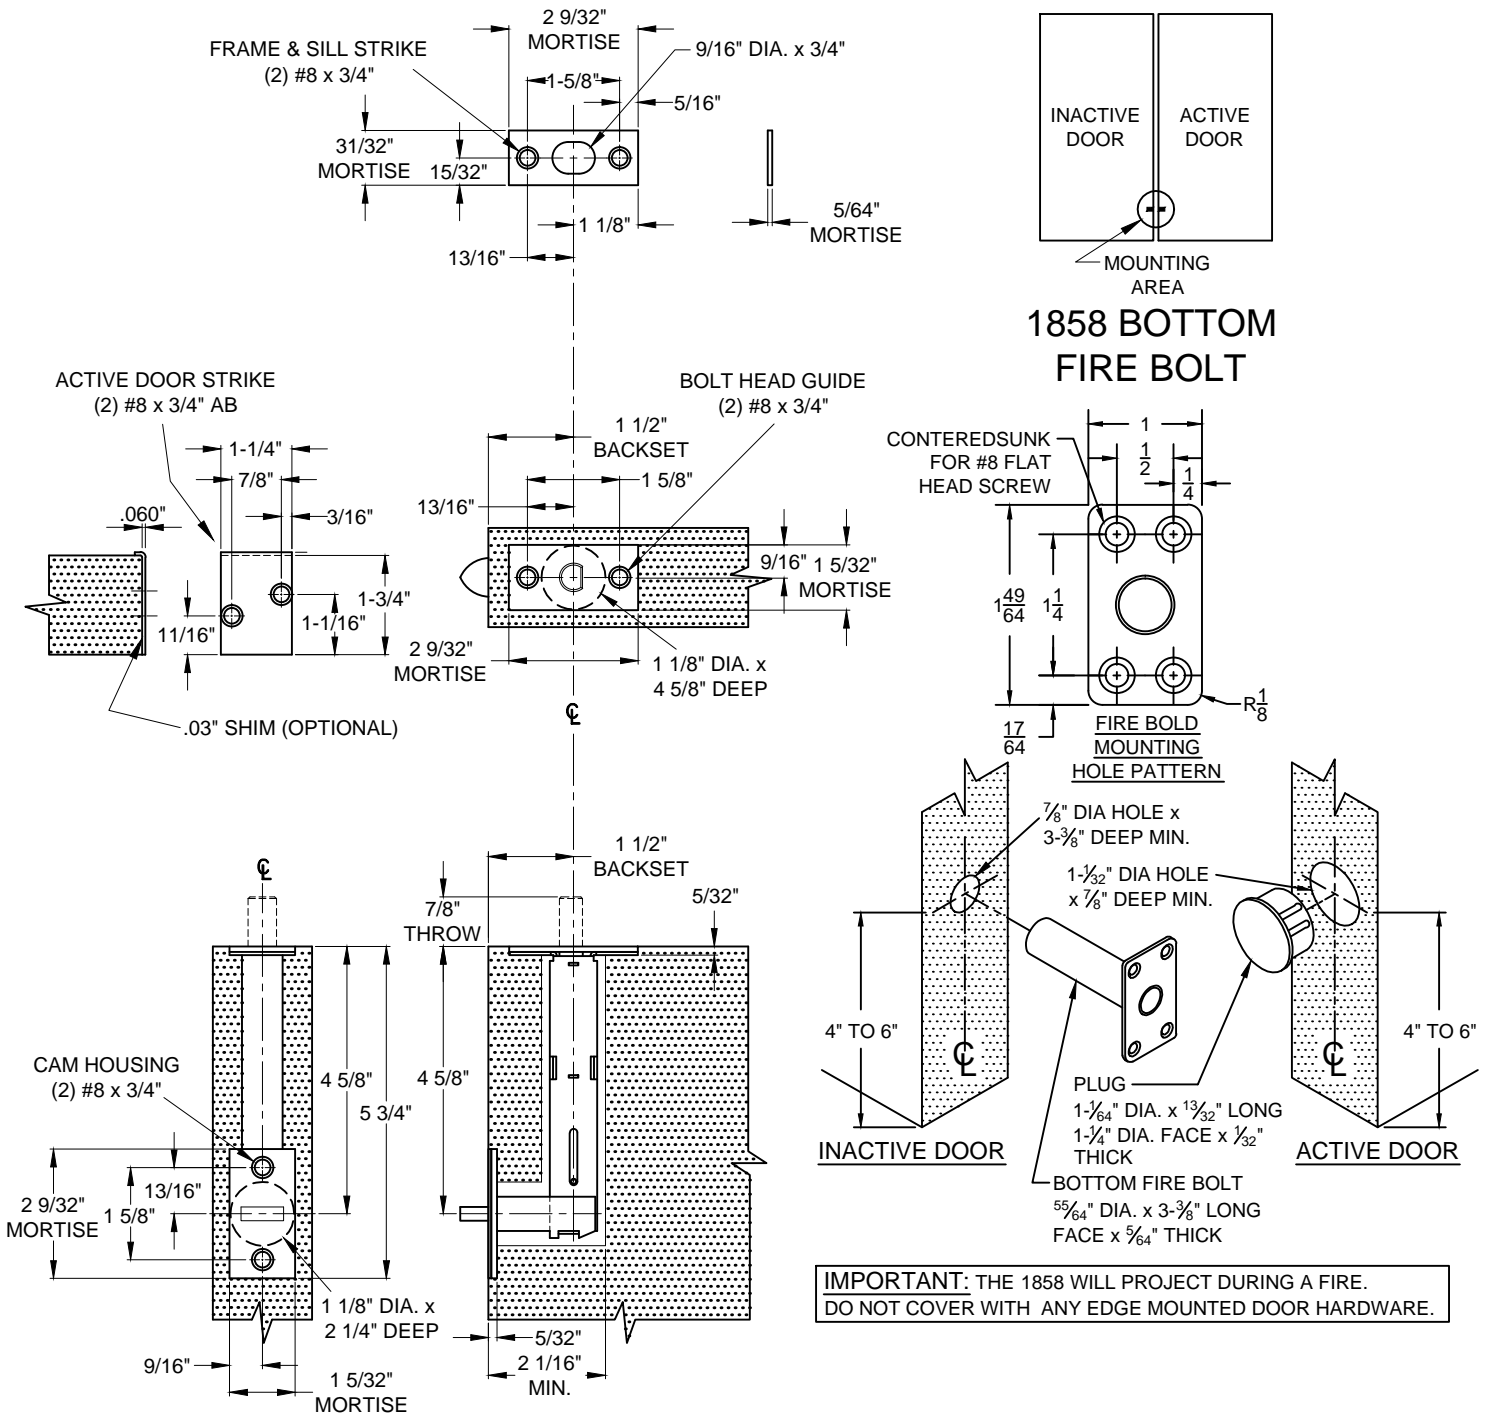

1869 AUTOMATIC FLUSH BOLT

TOP BOLT ONLY WITH BOTTOM FIRE BOLT, (WOOD & METAL DOOR APPLICATION)

SCREW DETAILS:

#8 - 32 x 3/4" AB - UNDERCUT FLAT COUNTERSUNK HEAD, DUAL PURPOSE MACHINE/TAPPING SCREW, TOTAL 12 PCS.