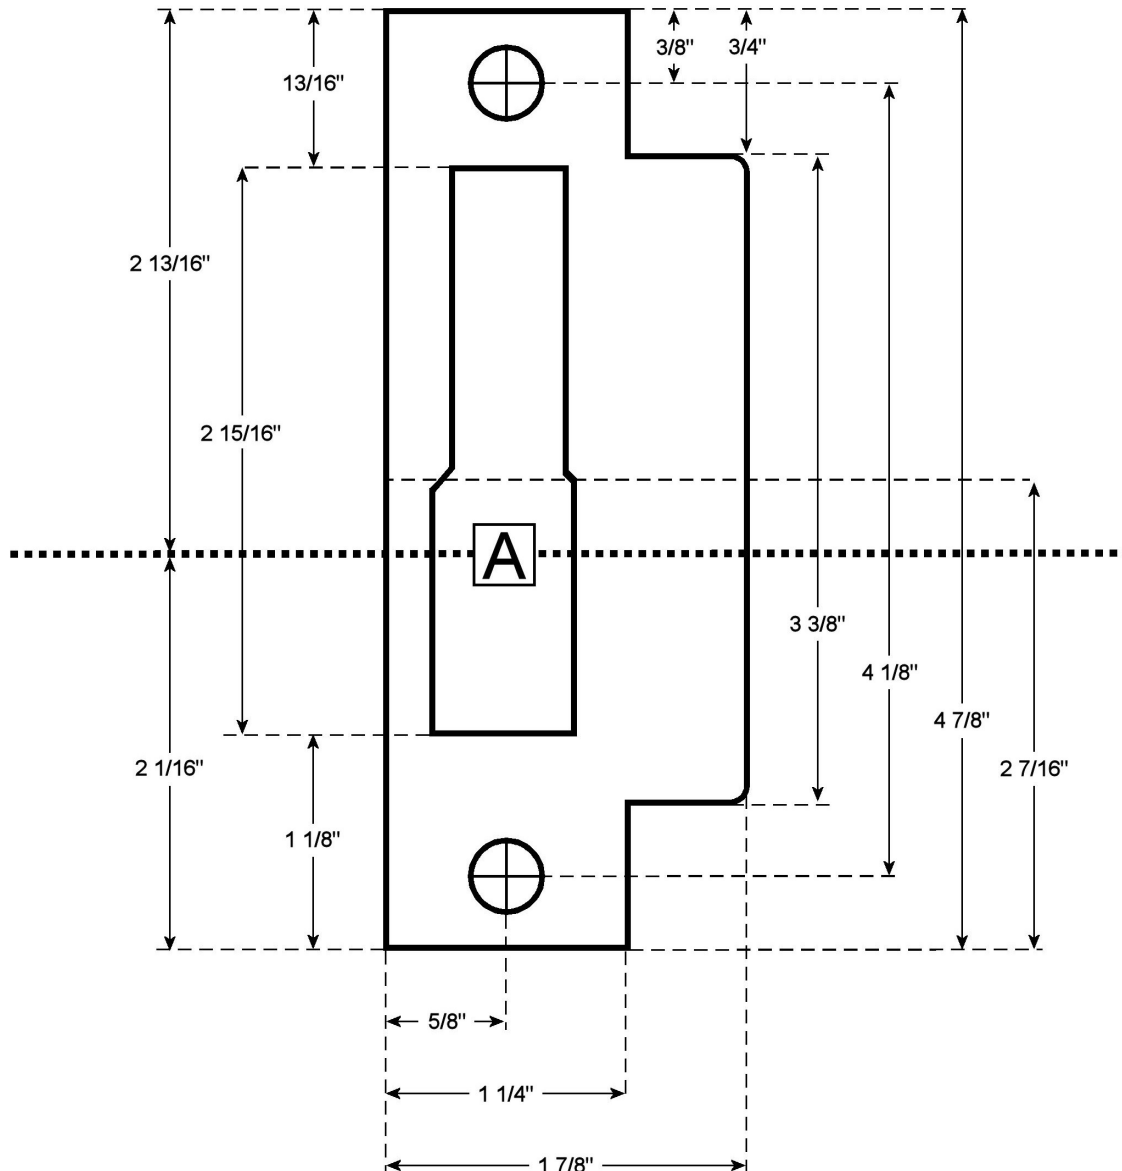

TECH TIP

ALARM LOCK Tech Support

Date: Thursday, December 29, 2011
Subject: ASA Strike Plate Template for All Alarm Lock Dead Bolt Mortise Locks
Models: DL3500-DB PDL3500-DB DL4500-DB PDL4500-DB
Supplement to the Alarm Lock USA Mortise Door Template (WI1003C).

RIGHT HAND DOOR

ASA Strike Plate for Alarm Lock DL/PDL3500-DB & 4500-DB.

Instructions: Align line [A] with the centerline of the MORTISE LOCK CASE.

ALARM LOCK

345 Bayview Avenue, Amityville, New York, U.S.A. 11701

Instructions: Align line [A] with the centerline of the MORTISE LOCK CASE.