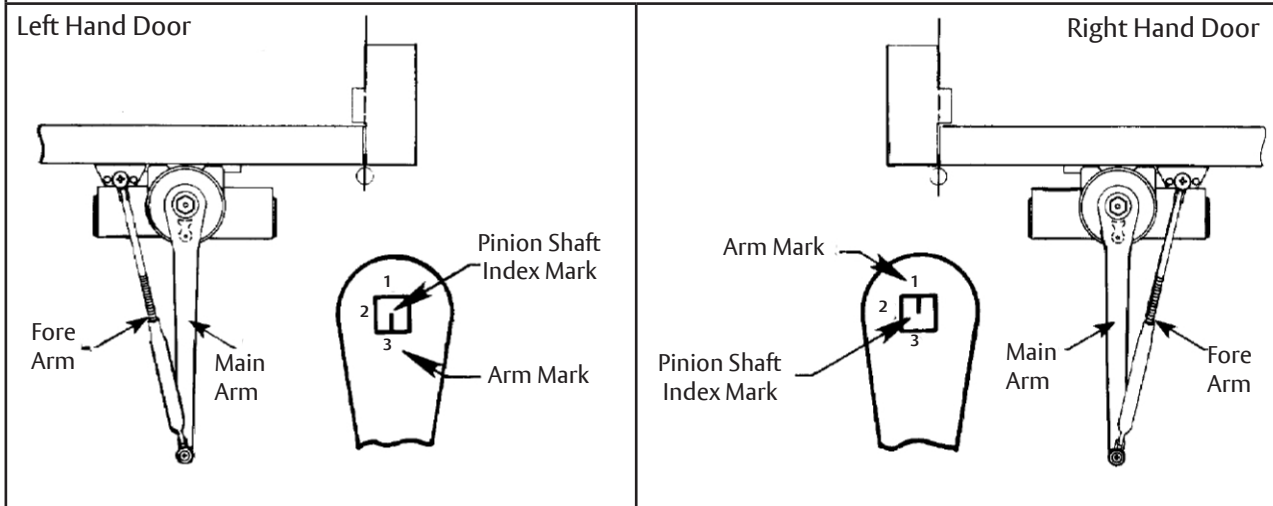

Index of Main Arm

This template covers all regular arm installations to 135°

Measurements are given in inches/mm

Do Not Scale Drawing
Right Hand Door Shown

**Experience a safer
and more open world**

Copyright © 2023, ASSA ABLOY Access and Egress Hardware Group, Inc. All rights reserved. Reproduction in whole or in part without the express written permission of ASSA ABLOY Access and Egress Hardware Group, Inc. is prohibited.

**1900 Series Door Closers Non-Hold Open,
Regular Arm Installation Closer Sizes 1902/4
or 1905/6**

Template Number:
7319-0101
Sheet: 1 of 1
Date: 12/23

ASSA ABLOY

**1-855-557-5078
www.assaabloy.com**