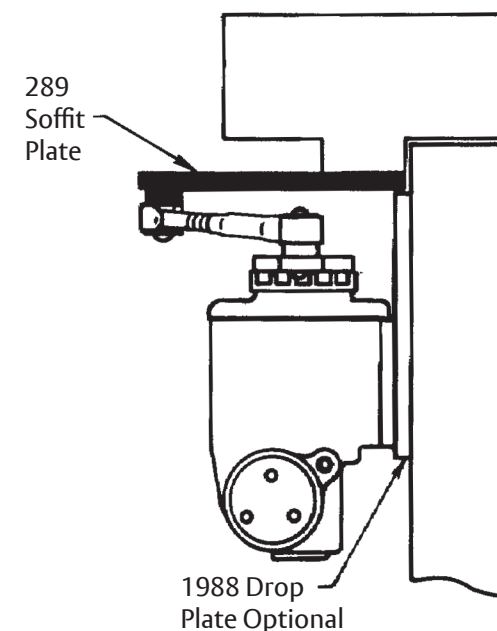

Indexing of Main Arm

Measurements are given in $\frac{\text{inches}}{\text{(mm)}}$

**Do Not Scale Drawing
Left Hand Door Shown**

Experience a safer
and more open world

Copyright © 1997, 2023, ASSA ABLOY Access and Egress Hardware Group, Inc. All rights reserved. Reproduction in whole or in part without the express written permission of ASSA ABLOY Access and Egress Hardware Group, Inc. is prohibited.

**PA1900 Series Door Closers with 289 Soffit Plate
Non Hold Open Parallel Arm Installation
With or Without No. 1988 Drop Plate
Closer Sizes PA1902/4 or PA1905/6**

Template Number:
7319-0201
Sheet: 1 of 1
Date: 12/23