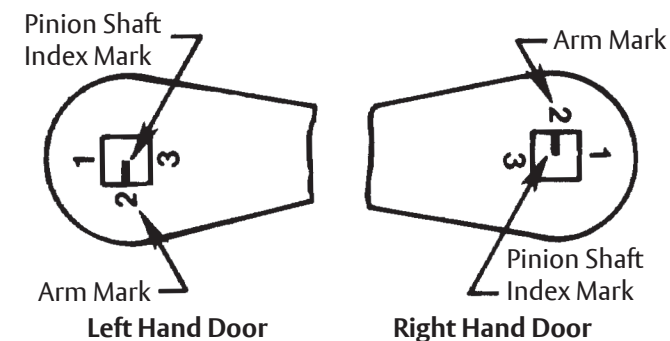

Indexing of Main Arm

Measurements are given in $\frac{\text{inches}}{\text{(mm)}}$

**Do Not Scale Drawing
Left Hand Door Shown**

Experience a safer
and more open world

Copyright © 1997, 2023, ASSA ABLOY Access and Egress Hardware Group, Inc. All rights reserved. Reproduction in whole or in part without the express written permission of ASSA ABLOY Access and Egress Hardware Group, Inc. is prohibited.

**PA1900 Series Door Closers with 289 Soffit Plate
Non Hold Open Parallel Arm Installation
With or Without No. 1988 Drop Plate
Closer Sizes PA1902/4 or PA1905/6**

Template Number:
7319-0201
Sheet: 1 of 1
Date: 12/23