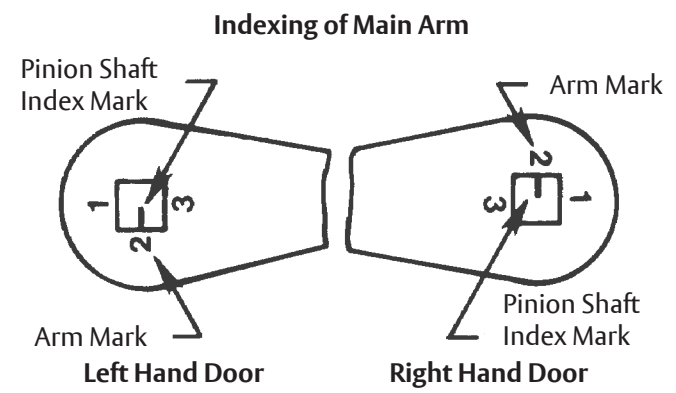

Note: This dimension must be measured from the same surface that the 413 Bracket is mounted to.

Measurements are given in inches (mm)

Do Not Scale Drawing
Left Hand Door Shown

Experience a safer and more open world

PA1900 Series Door Closers with 413 Bracket
Non Hold Open Parallel Arm Installation
With or without No. 1988 Drop Plate
Closer Sizes PA1902/4 or PA1905/6

Template Number:
7319-0202
Sheet: 1 of 1
Date: 12/23