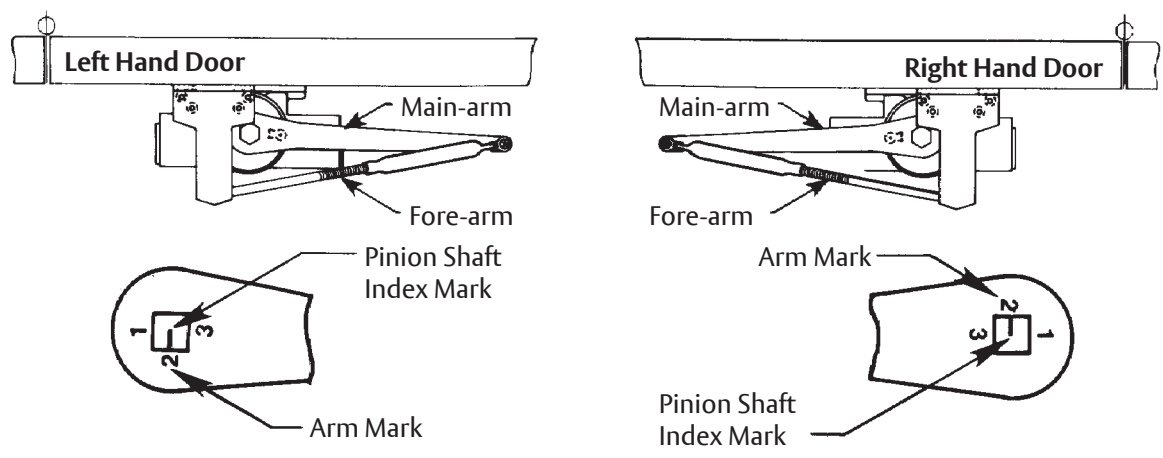

Indexing of Main Arm

Measurements are given in $\frac{\text{inches}}{(\text{mm})}$

**Do Not Scale Drawing
Left Hand Door Shown**

Experience a safer
and more open world

Copyright © 1997, 2023, ASSA ABLOY Access and Egress Hardware Group, Inc. All rights reserved. Reproduction in whole or in part without the express written permission of ASSA ABLOY Access and Egress Hardware Group, Inc. is prohibited.

PA1900 Series Door Closers with
589L Angle Bracket and 289 Soffit Plate
Non Hold Open Parallel Arm Installation
With or without No. 1988 Drop Plate
Closer Sizes PA1902/4 or PA1905/6

Template Number:
7319-0205
Sheet: 1 of 1
Date: 12/23