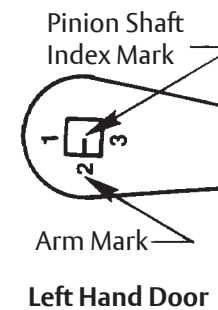

Note: This dimension must be measured from the same surface that the 290 Bracket is fastened to.

This template covers installation to 180° conditions permitting

Indexing of Main Arm

Measurements are given in $\frac{\text{inches}}{\text{(mm)}}$

**Do Not Scale Drawing
 Left Hand Door Shown**

Experience a safer
 and more open world

Copyright © 1997, 2023, ASSA ABLOY Access and Egress Hardware Group, Inc. All rights reserved. Reproduction in whole or in part without the express written permission of ASSA ABLOY Access and Egress Hardware Group, Inc. is prohibited.