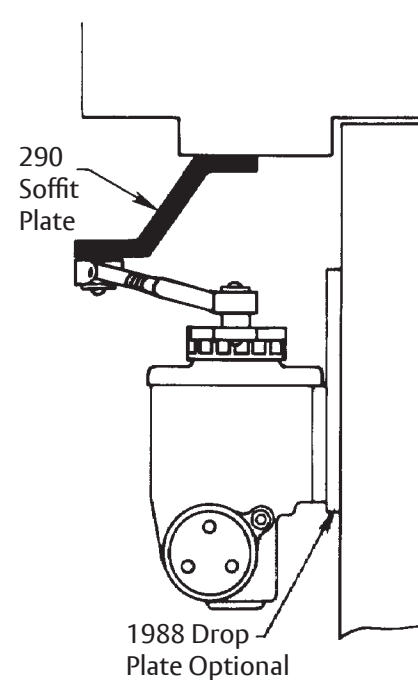

Note: This dimension must be measured from the same surface that the 290 Bracket is fastened to.

This template covers installation to 180° conditions permitting

Indexing of Main Arm

Measurements are given in $\frac{\text{inches}}{\text{(mm)}}$

**PA1900 Series Door Closers with 290 Soffit Plate
 Non Hold Open Parallel Arm Installation
 With or without No. 1988 Drop Plate
 Closer Sizes PA1902/4 or PA1905/6**

Template Number:
 7319-0206
 Sheet: 1 of 1
 Date: 12/23