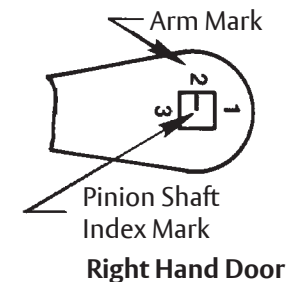

Note: This dimension must be measured from the same surface that the 290 Bracket is fastened to.

This template covers installation to 180° conditions permitting

Indexing of Main Arm

Measurements are given in $\frac{\text{inches}}{\text{(mm)}}$

**Do Not Scale Drawing
 Left Hand Door Shown**

Experience a safer
 and more open world

Copyright © 1997, 2023, ASSA ABLOY Access and Egress Hardware Group, Inc. All rights reserved. Reproduction in whole or in part without the express written permission of ASSA ABLOY Access and Egress Hardware Group, Inc. is prohibited.