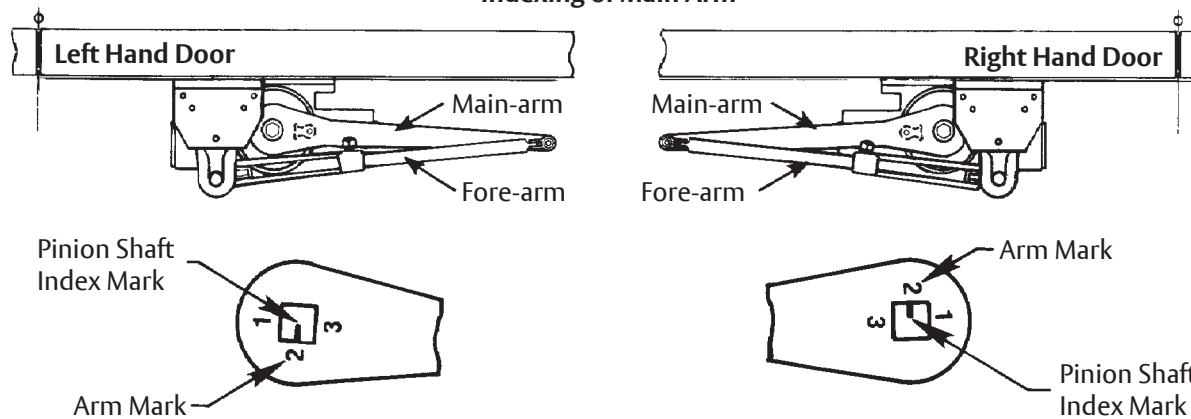

Indexing of Main Arm

Measurements are given in inches (mm)

Do Not Scale Drawing
Left Hand Door Shown

Experience a safer and more open world

Copyright © 2006, 2023, ASSA ABLOY Access and Egress Hardware Group, Inc. All rights reserved. Reproduction in whole or in part without the express written permission of ASSA ABLOY Access and Egress Hardware Group, Inc. is prohibited.

PA1910 Series Door Closers with 293L Bracket
Hold Open Parallel Arm Installation
With or without No. 1988 Drop Plate
Closer Sizes PA1912/4 or PA1915/6

Template Number:
7319-0208
Sheet: 1 of 1
Date: 12/23