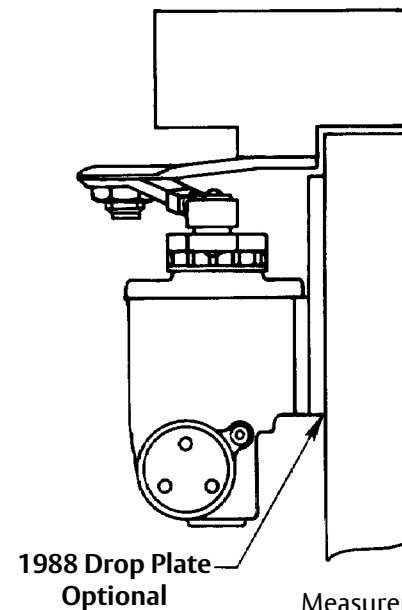

Indexing of Main Arm

Measurements are given in inches (mm).
 Do Not Scale Drawing
 Left Hand Door Shown

Experience a safer
 and more open world

Copyright © 2024, ASSA ABLOY Access and Egress Hardware Group, Inc. All rights reserved. Reproduction in whole or in part without the express written permission of ASSA ABLOY Access and Egress Hardware Group, Inc. is prohibited.

PA1910 Series Door Closers
 Hold Open Parallel Arm Installation
 With or Without No. 1988 Drop Plate
 Closer Sizes PA1912/4 or PA1915/6

Template Number:
 7319-0209
 Sheet: 1 of 1
 Date: 01/24

ASSA ABLOY