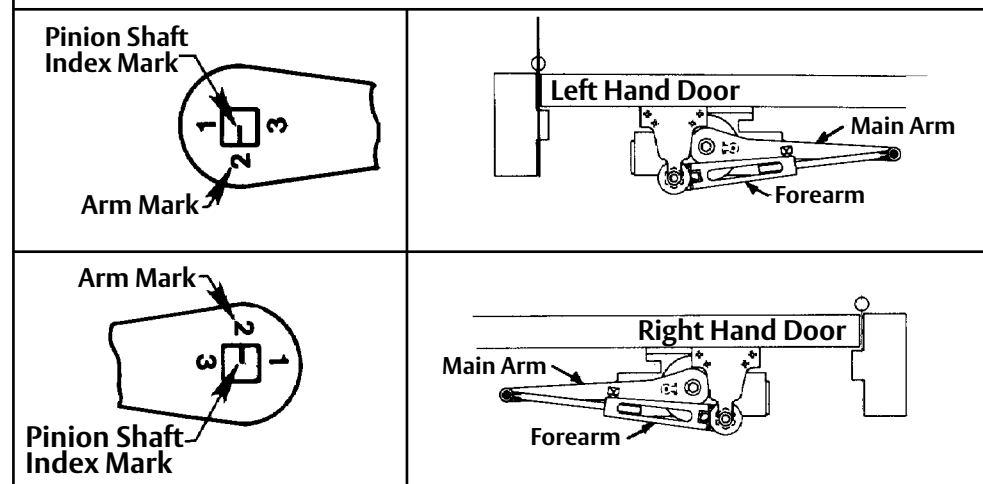

Indexing of Main Arm

Measurements are given in inches (mm).
 Do Not Scale Drawing
 Left Hand Door Shown

Experience a safer
 and more open world

Copyright © 2024, ASSA ABLOY Access and Egress Hardware Group, Inc. All rights reserved. Reproduction in whole or in part without the express written permission of ASSA ABLOY Access and Egress Hardware Group, Inc. is prohibited.

PA1910 Series Door Closers
 Hold Open Parallel Arm Installation
 With or Without No. 1988 Drop Plate
 Closer Sizes PA1912/4 or PA1915/6

Template Number:
 7319-0209
 Sheet: 1 of 1
 Date: 01/24

ASSA ABLOY