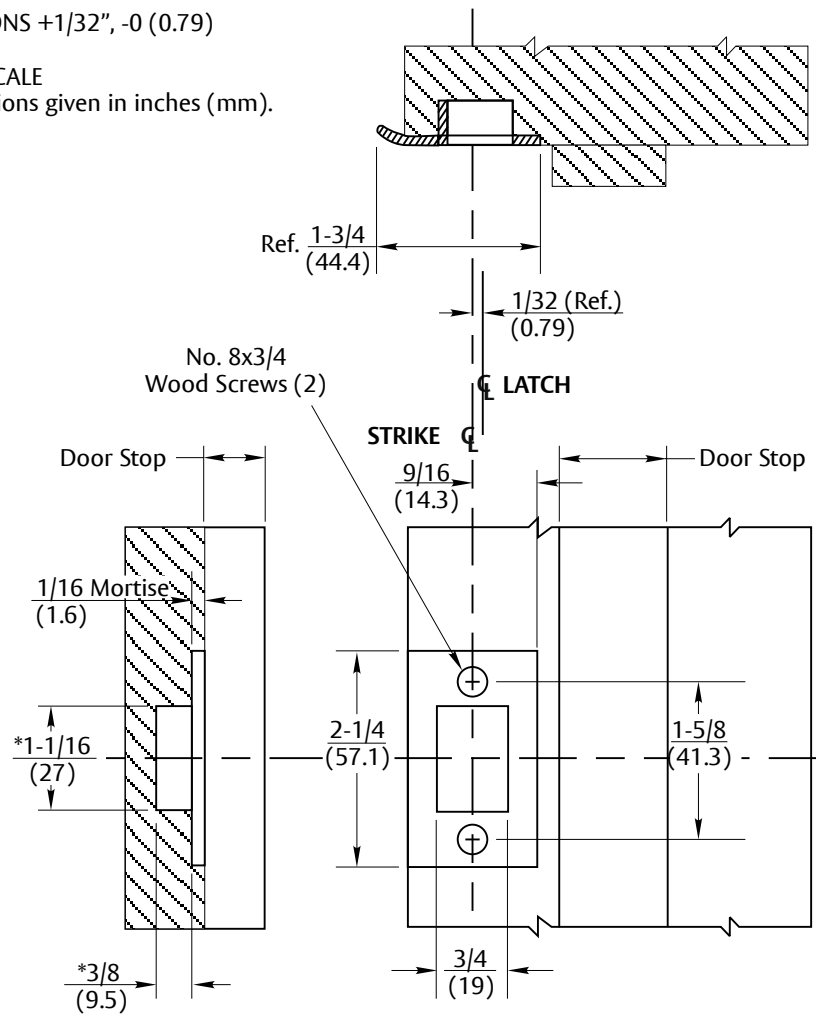

*DIMENSIONS +1/32", -0 (0.79)

DO NOT SCALE

All dimensions given in inches (mm).

20S & 70S Strikes

21S & 71S Strikes

Experience a safer
and more open world

Copyright © 1998, 2023, ASSA ABLOY Access and Egress Hardware Group, Inc. All rights reserved. Reproduction in whole or in part without the express written permission of ASSA ABLOY Access and Egress Hardware Group, Inc. is prohibited.

20S, 21S, 70S & 71S Strikes
Wood Frame Preparation
Used with 4300, 4300LN, 5300 & 5300LN Locks

Template Number:
7102-0006
Sheet: 1 of 1
Date: 12/23

ASSA ABLOY

1-855-557-5078
www.assaabloy.com