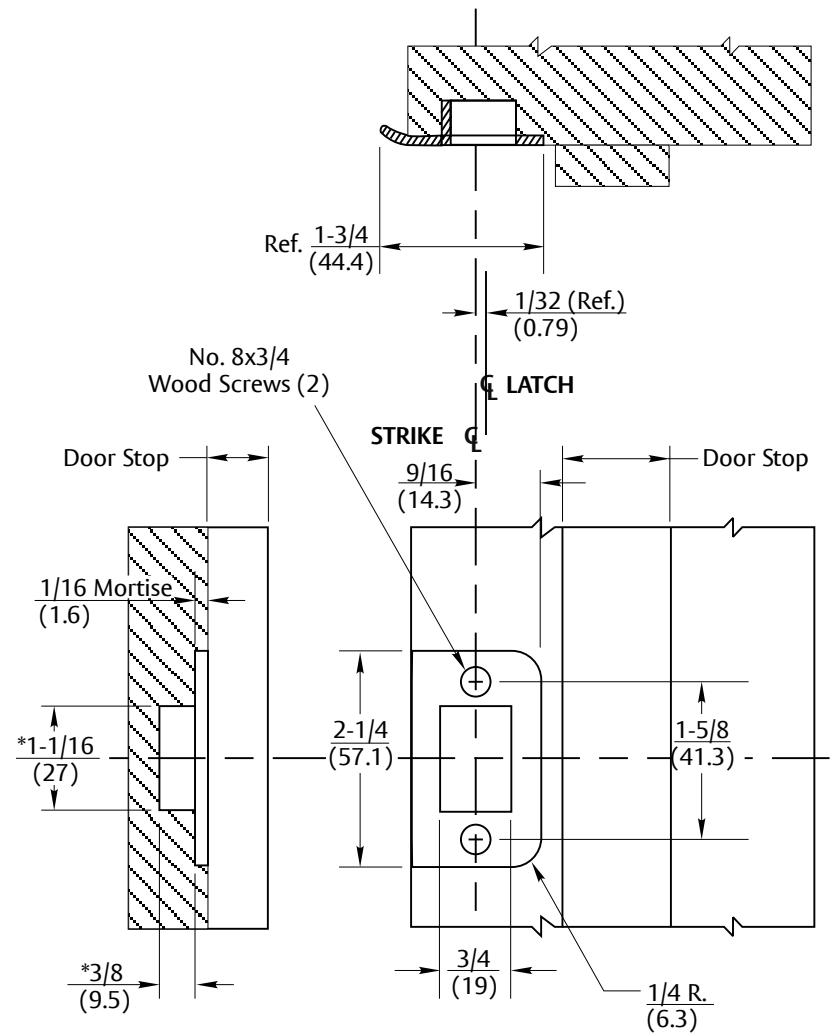

*DIMENSIONS +1/32", -0 (0.79)

DO NOT SCALE

All dimensions given in inches (mm).

20S & 70S Strikes

21S & 71S Strikes

Experience a safer
and more open world

Copyright © 1998, 2023, ASSA ABLOY Access and Egress Hardware Group, Inc. All rights reserved. Reproduction in whole or in part without the express written permission of ASSA ABLOY Access and Egress Hardware Group, Inc. is prohibited.

20S, 21S, 70S & 71S Strikes
Wood Frame Preparation
Used with 4300, 4300LN, 5300 & 5300LN Locks

Template Number:
7102-0006
Sheet: 1 of 1
Date: 12/23

ASSA ABLOY

1-855-557-5078
www.assaabloy.com