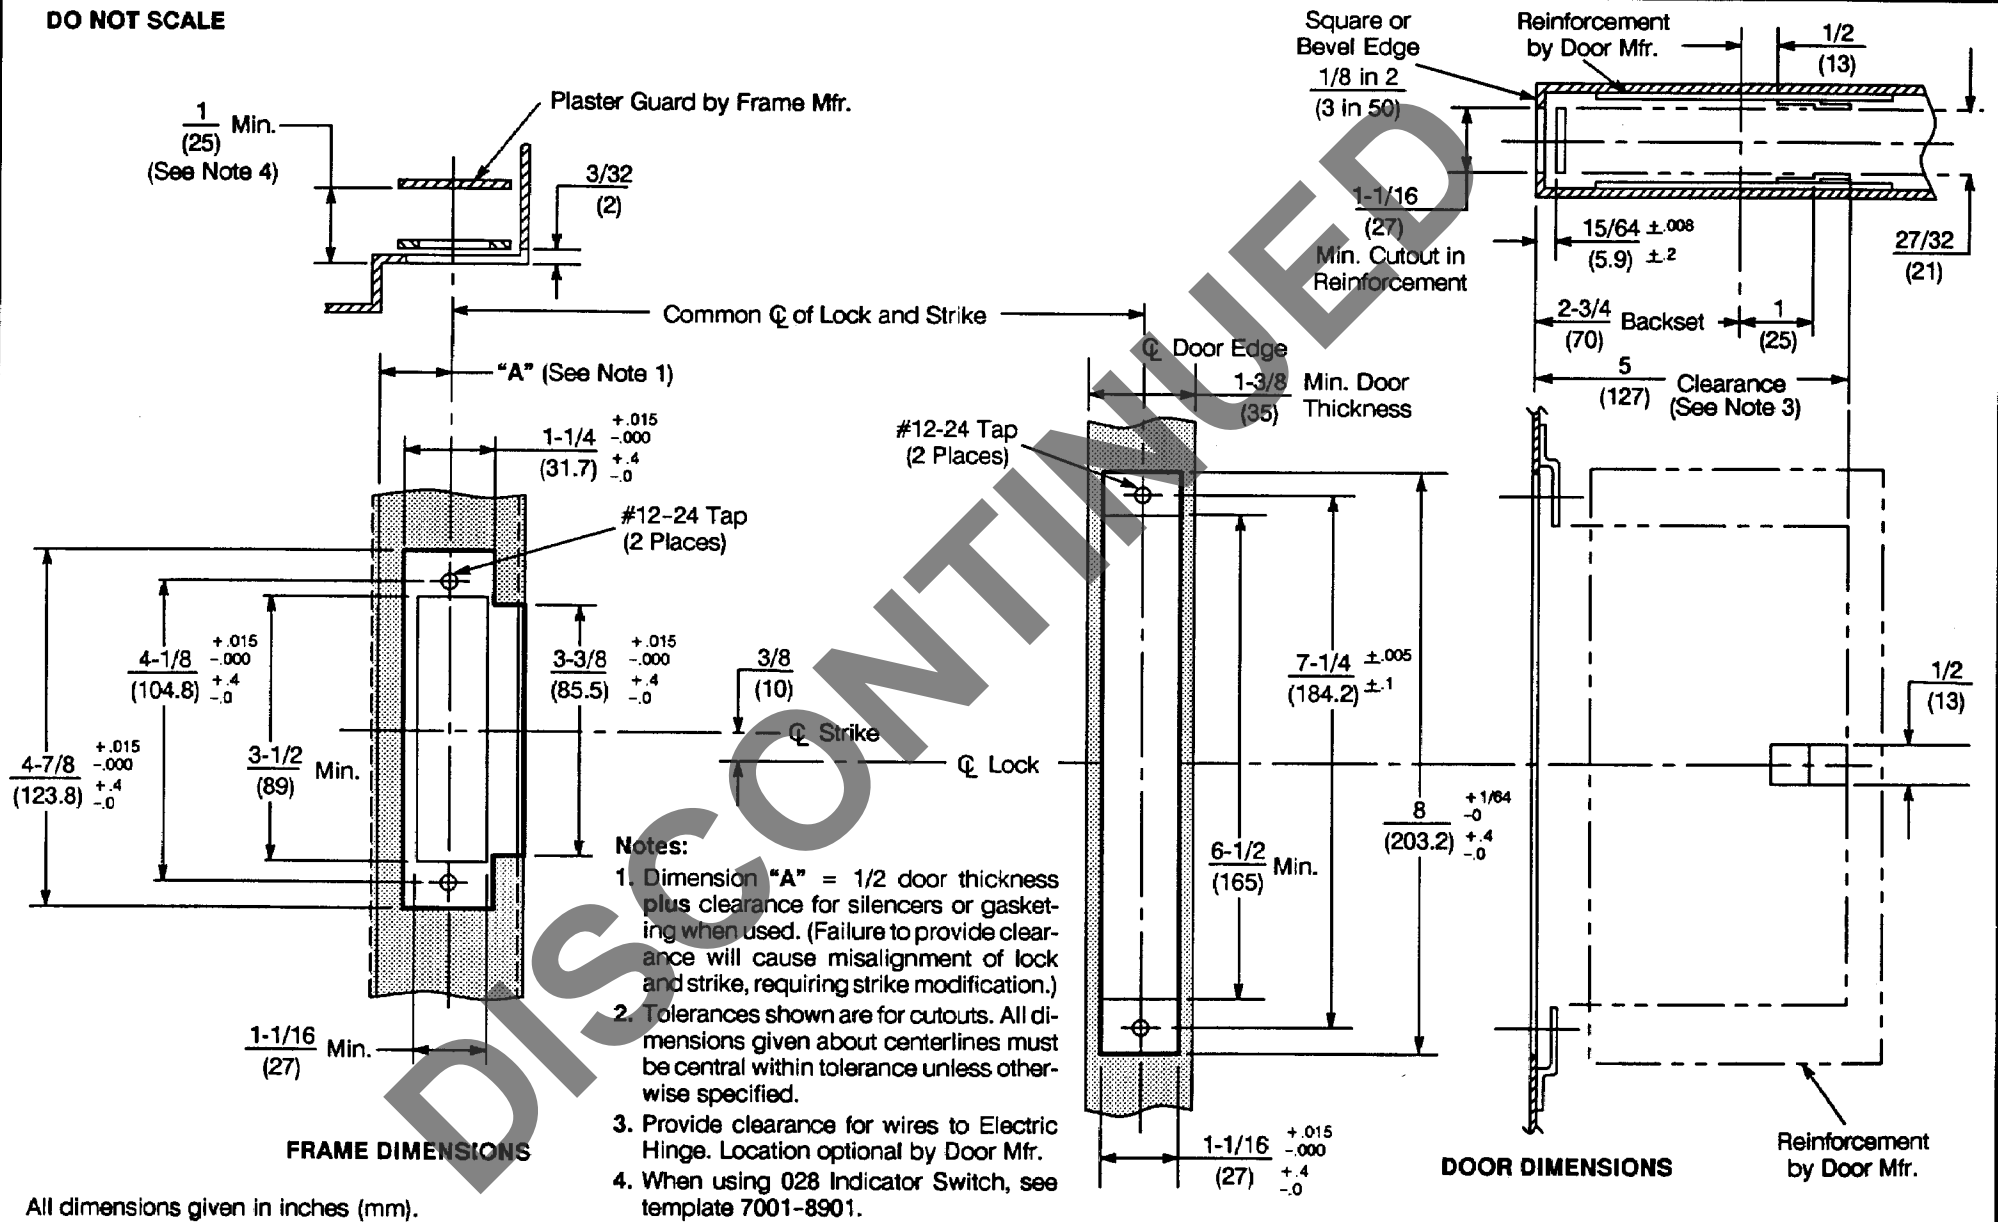

DO NOT SCALE

All dimensions given in inches (mm).

**4680 & 4690 Series Solenoid Controlled Mortise Locks
1-3/8" H.M. Door and Frame (ANSI A115.1)
Lock and Strike Preparation**

Yale
Yale Commercial Locks and Hardware
www.yalecommercial.com

TEMPLATE NUMBER 7046-8001	DATE 5-91
-------------------------------------	---------------------