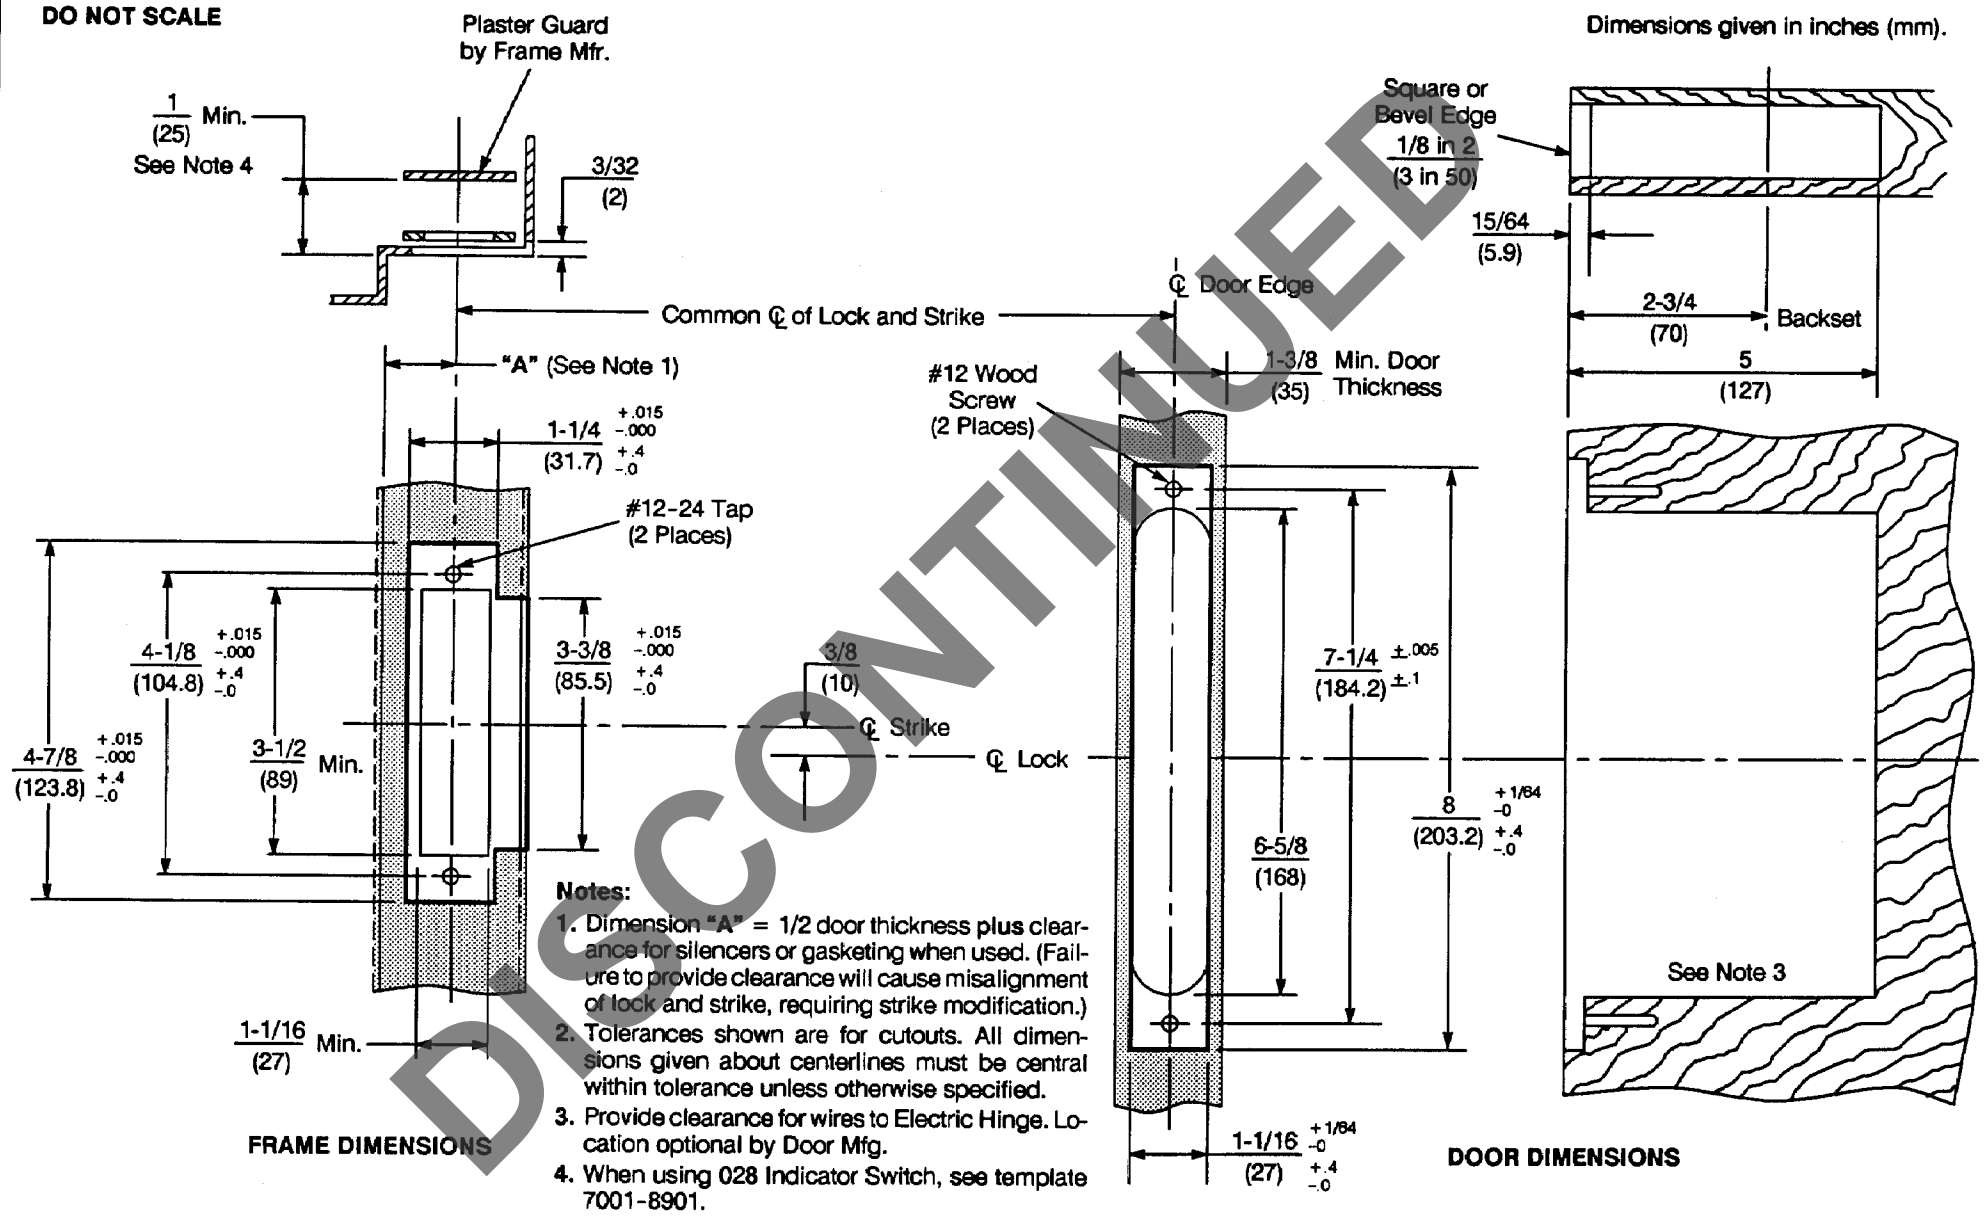

DO NOT SCALE

Dimensions given in inches (mm).

**4680 & 4690 Series Solenoid Controlled Mortise Locks
1-3/8" Wood Door and H.M. Frame (ANSI A115.1)
Lock and Strike Preparation**

Yale
Yale Commercial Locks and Hardware
www.yalecommercial.com

TEMPLATE NUMBER 7046-8002	DATE 5-91
-------------------------------------	---------------------