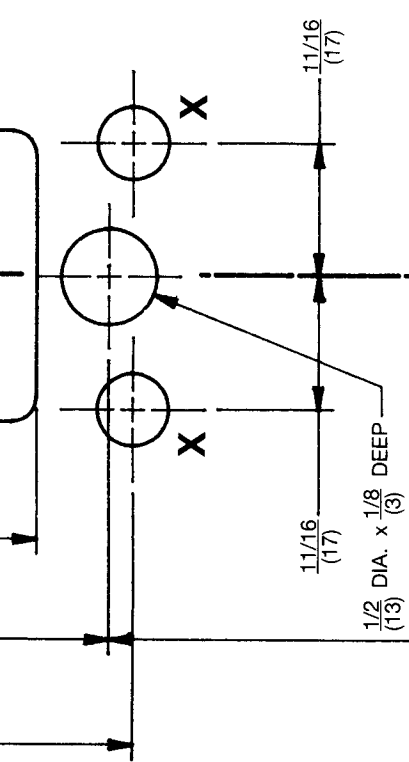

DOOR OUTSIDE FACE

Installation Instructions

1. Check box contents. See other side for components.
2. After marking door inside face for device location (Device Instructions), carry "Vertical Reference Centerline" from inside door face. Follow steps 2a. and 2b. in Figure 2, below.
3. Carry "Horizontal Reference Centerline" from inside to outside door face.
4. Align trim template and tape to door outside face.
CAUTION: Office copiers and facsimile machines may change the size of a drawing and make the template inaccurate to use as a door marker. If this is not the original template packed with the trim, use only the dimensions written on the trim, use to locate the holes on the door (do not use the template as a door marker).
5. Spot holes and prepare door for trim.
6. Mount trim to door. Fasten finger tight only with 2 screws and washers seating on door, as shown in Figure 1, plus one engaged to pull bottom stud.
7. Cut trim tailpiece as shown in Figure 3.
8. Seat device so that trim tailpiece penetrates cam slot, as shown in Figure 1. Continue as shown in device instructions.

Device will be

...to trim using
holes "A" (closest
to door lock edge).

*Note: Wood fire labeled doors require factory prep per template #7470-1535.

$3/8$ DIA. THRU (10) - 5 "X" HOLES -

CUT LINE

Figure 2

Figure 3

Trim must be unlocked (tailpiece fully extended).

NOTE: Measure from device seat (door face or shim surface).

Dimensions given in inches (mm)

Yale® 535(F) Series Trim Installation Template

535(F) TRIM COMPONENTS

2 STUDS AWAY FROM LOCK EDGE*

**1/4-20 Oval Head
Machine Screws**
Standard: 81-0013-0670-036
Others: As ordered.

2 STUDS TOWARD LOCK EDGE*

**1/4-20 Round Head
Machine Screws**
1-3/4" (44mm) Door: Packed
with device.
Others: As ordered.