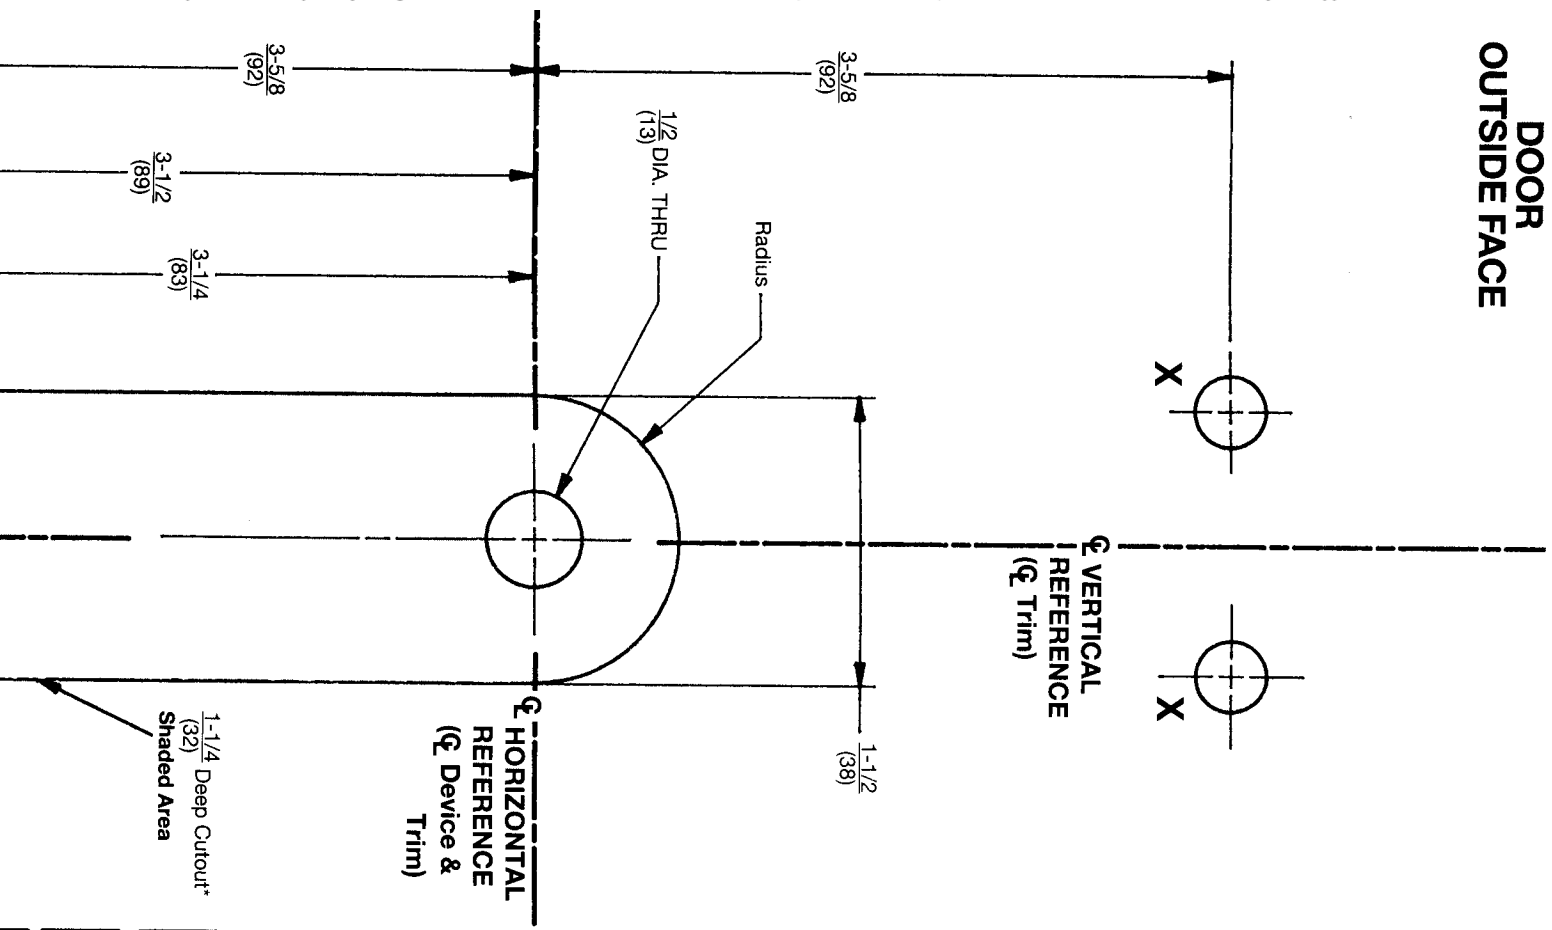

DOOR OUTSIDE FACE

Installation Instructions

1. Check box contents. See other side for components.
2. After marking door inside face for device location (Device Instructions), carry "Vertical Reference Centerline" from inside door face. Follow steps 2a. and 2b. in Figure 2, below.
3. Carry "Horizontal Reference Centerline" from inside to outside door face.
4. Align trim template and tape to door outside face.
CAUTION: Office copiers and facsimile machines may change the size of a drawing and make the template inaccurate to use as a door marker. If this is not the original template packed with the trim, use only the dimensions written on the trim, use to locate the holes on the door (do not use the template as a door marker).
5. Spot holes and prepare door for trim.
6. Mount trim to door. Fasten finger tight only with 2 screws and washers seating on door, as shown in Figure 1, plus one engaged to pull bottom stud.
7. Cut trim tailpiece as shown in Figure 3.
8. Seat device so that trim tailpiece penetrates cam slot, as shown in Figure 1. Continue as shown in device instructions.

Device will be

...to trim using
holes "A" (closest
to door lock edge).

*Note: Wood fire labeled doors require factory prep per template #7470-1535.

$3/8$ DIA. THRU (10) - 5 "X" HOLES -

CUT LINE

Figure 2

Figure 3

Trim must be unlocked (tailpiece fully extended).

NOTE: Measure from device seat (door face or shim surface).

Dimensions given in inches (mm)

Yale® 535(F) Series Trim Installation Template

535(F) TRIM COMPONENTS

2 STUDS AWAY FROM LOCK EDGE*

**1/4-20 Oval Head
Machine Screws**
Standard: 81-0013-0670-036
Others: As ordered.

2 STUDS TOWARD LOCK EDGE*

**1/4-20 Round Head
Machine Screws**
1-3/4" (44mm) Door: Packed
with device.
Others: As ordered.