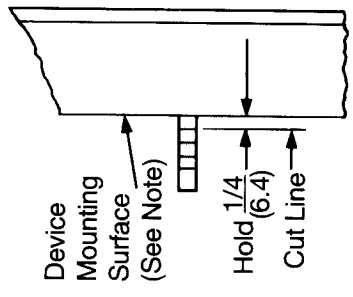

DOOR OUTSIDE FACE

Installation Instructions

1. Check box contents. See other side for components.
2. After marking door inside face for device location (Device Instructions), carry "Vertical Reference Centerline" from inside door face. Follow steps 2a. and 2b. in Figure 2, below.
3. Carry "Horizontal Reference Centerline" from inside to outside door face.
4. Align trim template and tape to door outside face.
CAUTION: Office copiers and facsimile machines may change the size of a drawing and make the template inaccurate to use as a door marker. If this is not the original template packed with the trim, use only the dimensions written on the trim, use to locate the holes on the door (do not use the template as a door marker).
5. Spot holes and prepare door for trim.
6. Mount trim to door. Fasten finger tight only with 2 screws and washers seating on door, as shown in Figure 1, plus one engaged to pull bottom stud.
7. Cut trim tailpiece as shown in Figure 3.
8. Seat device so that trim tailpiece penetrates cam slot, as shown in Figure 1. Continue as shown in device instructions.

Device will be

...to trim using
holes "A" (closest
to door lock edge).

*Note: Wood fire labeled doors require factory prep per template #7470-1535.

$3/8$ DIA. THRU (10) - 5 "X" HOLES -

CUT LINE

Figure 2

Figure 3

Trim must be unlocked (tailpiece fully extended).

NOTE: Measure from device seat (door face or shim surface).

Dimensions given in inches (mm)

Yale® 535(F) Series Trim Installation Template

535(F) TRIM COMPONENTS

2 STUDS AWAY FROM LOCK EDGE*

**1/4-20 Oval Head
Machine Screws**
Standard: 81-0013-0670-036
Others: As ordered.

2 STUDS TOWARD LOCK EDGE*

**1/4-20 Round Head
Machine Screws**
1-3/4" (44mm) Door: Packed
with device.
Others: As ordered.