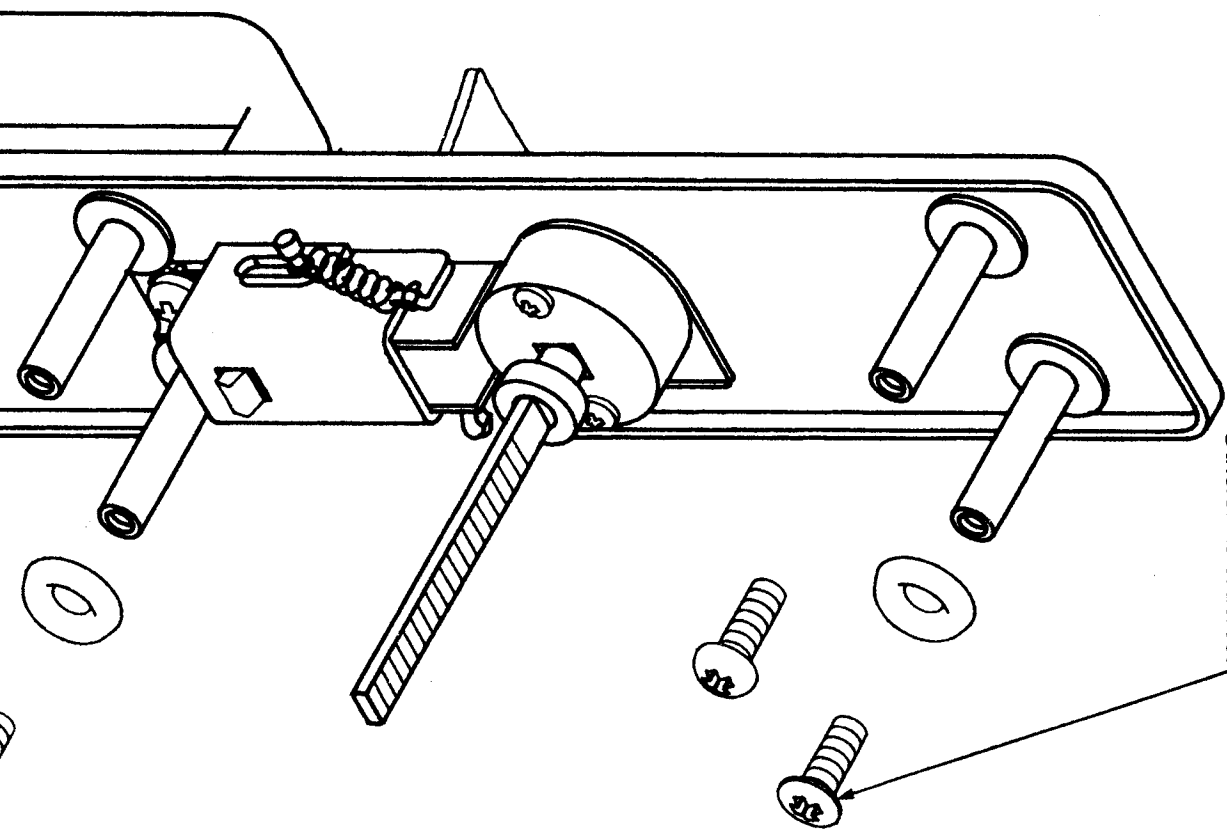

DOOR OUTSIDE FACE

Installation Instructions

1. Check box contents. See other side for components.
2. After marking door inside face for device location (Device Instructions), carry "Vertical Reference Centerline" from inside door face. Follow steps 2a. and 2b. in Figure 2, below.
3. Carry "Horizontal Reference Centerline" from inside to outside door face.
4. Align trim template and tape to door outside face.
CAUTION: Office copiers and facsimile machines may change the size of a drawing and make the template inaccurate to use as a door marker. If this is not the original template packed with the trim, use only the dimensions written on the trim, use to locate the holes on the door (do not use the template as a door marker).
5. Spot holes and prepare door for trim.
6. Mount trim to door. Fasten finger tight only with 2 screws and washers seating on door, as shown in Figure 1, plus one engaged to pull bottom stud.
7. Cut trim tailpiece as shown in Figure 3.
8. Seat device so that trim tailpiece penetrates cam slot, as shown in Figure 1. Continue as shown in device instructions.

Device will be

...to trim using
holes "A" (closest
to door lock edge).

*Note: Wood fire labeled doors require factory prep per template #7470-1535.

$3/8$ DIA. THRU (10) - 5 "X" HOLES -

CUT LINE

Figure 2

Figure 3

Trim must be unlocked (tailpiece fully extended).

NOTE: Measure from device seat (door face or shim surface).

Dimensions given in inches (mm)

Yale® 535(F) Series Trim Installation Template

535(F) TRIM COMPONENTS

2 STUDS AWAY FROM LOCK EDGE*

**1/4-20 Oval Head
Machine Screws**
Standard: 81-0013-0670-036
Others: As ordered.

2 STUDS TOWARD LOCK EDGE*

**1/4-20 Round Head
Machine Screws**
1-3/4" (44mm) Door: Packed
with device.
Others: As ordered.