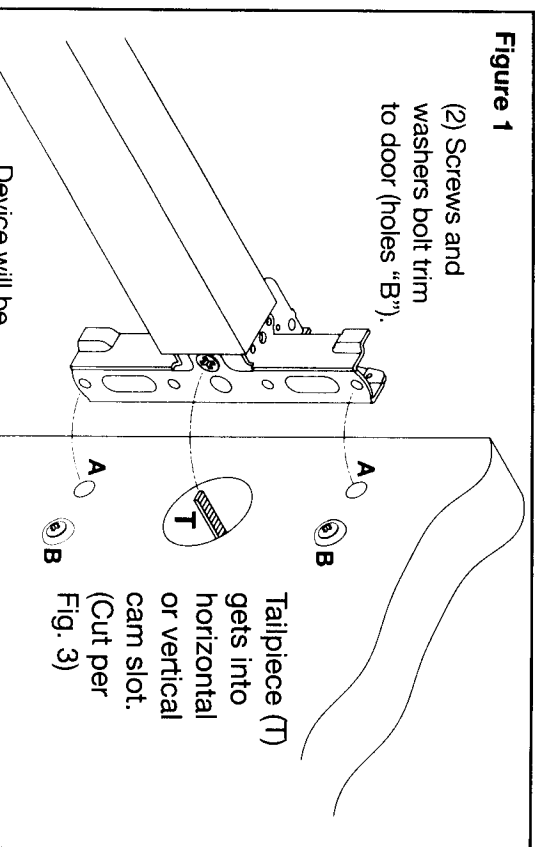

DOOR OUTSIDE FACE

Installation Instructions

1. Check box contents. See other side for components.
2. After marking door inside face for device location (Device Instructions), carry "Vertical Reference Centerline" from inside door face. Follow steps 2a. and 2b. in Figure 2, below.
3. Carry "Horizontal Reference Centerline" from inside to outside door face.
4. Align trim template and tape to door outside face.
CAUTION: Office copiers and facsimile machines may change the size of a drawing and make the template inaccurate to use as a door marker. If this is not the original template packed with the trim, use only the dimensions written on the trim, use to locate the holes on the door (do not use the template as a door marker).
5. Spot holes and prepare door for trim.
6. Mount trim to door. Fasten finger tight only with 2 screws and washers seating on door, as shown in Figure 1, plus one engaged to pull bottom stud.
7. Cut trim tailpiece as shown in Figure 3.
8. Seat device so that trim tailpiece penetrates cam slot, as shown in Figure 1. Continue as shown in device instructions.

Device will be

...to trim using
holes "A" (closest
to door lock edge).

*Note: Wood fire labeled doors require factory prep per template #7470-1535.

$3/8$ DIA. THRU (10) - 5 "X" HOLES -

CUT LINE

Figure 2

Figure 3

Trim must be unlocked (tailpiece fully extended).

NOTE: Measure from device seat (door face or shim surface).

Dimensions given in inches (mm)

Yale® 535(F) Series Trim Installation Template

535(F) TRIM COMPONENTS

2 STUDS AWAY FROM LOCK EDGE*

**1/4-20 Oval Head
Machine Screws**
Standard: 81-0013-0670-036
Others: As ordered.

2 STUDS TOWARD LOCK EDGE*

**1/4-20 Round Head
Machine Screws**
1-3/4" (44mm) Door: Packed
with device.
Others: As ordered.