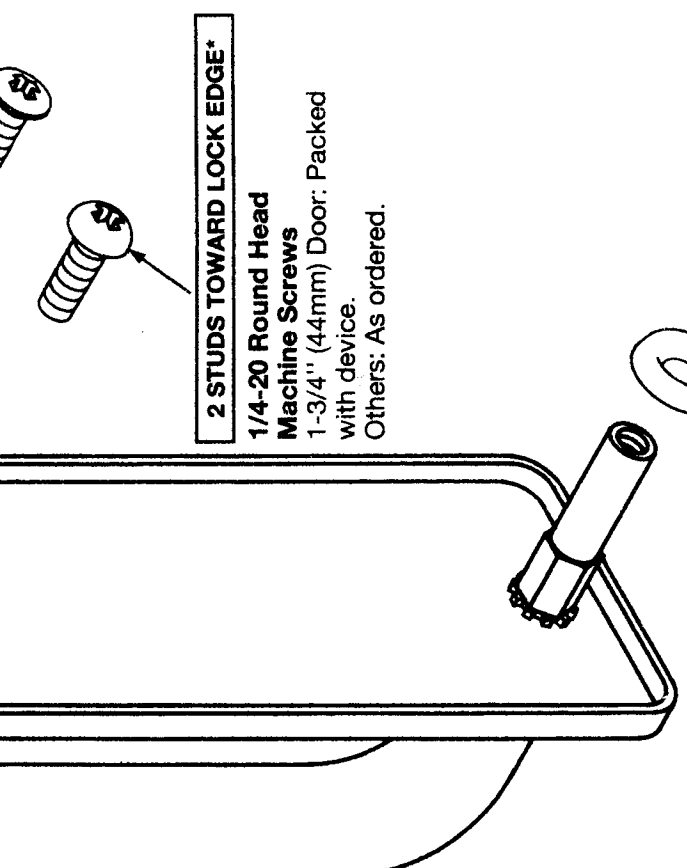

DOOR OUTSIDE FACE

Installation Instructions

1. Check box contents. See other side for components.
2. After marking door inside face for device location (Device Instructions), carry "Vertical Reference Centerline" from inside door face. Follow steps 2a. and 2b. in Figure 2, below.
3. Carry "Horizontal Reference Centerline" from inside to outside door face.
4. Align trim template and tape to door outside face.
CAUTION: Office copiers and facsimile machines may change the size of a drawing and make the template inaccurate to use as a door marker. If this is not the original template packed with the trim, use only the dimensions written on the trim, use to locate the holes on the door (do not use the template as a door marker).
5. Spot holes and prepare door for trim.
6. Mount trim to door. Fasten finger tight only with 2 screws and washers seating on door, as shown in Figure 1, plus one engaged to pull bottom stud.
7. Cut trim tailpiece as shown in Figure 3.
8. Seat device so that trim tailpiece penetrates cam slot, as shown in Figure 1. Continue as shown in device instructions.

Device will be

...to trim using
holes "A" (closest
to door lock edge).

*Note: Wood fire labeled doors require factory prep per template #7470-1535.

$3/8$ DIA. THRU (10) - 5 "X" HOLES -

CUT LINE

Figure 2

Figure 3

Trim must be unlocked (tailpiece fully extended).

NOTE: Measure from device seat (door face or shim surface).

Dimensions given in inches (mm)

Yale® 535(F) Series Trim Installation Template

535(F) TRIM COMPONENTS

2 STUDS AWAY FROM LOCK EDGE*

**1/4-20 Oval Head
Machine Screws**
Standard: 81-0013-0670-036
Others: As ordered.

2 STUDS TOWARD LOCK EDGE*

**1/4-20 Round Head
Machine Screws**
1-3/4" (44mm) Door: Packed
with device.
Others: As ordered.