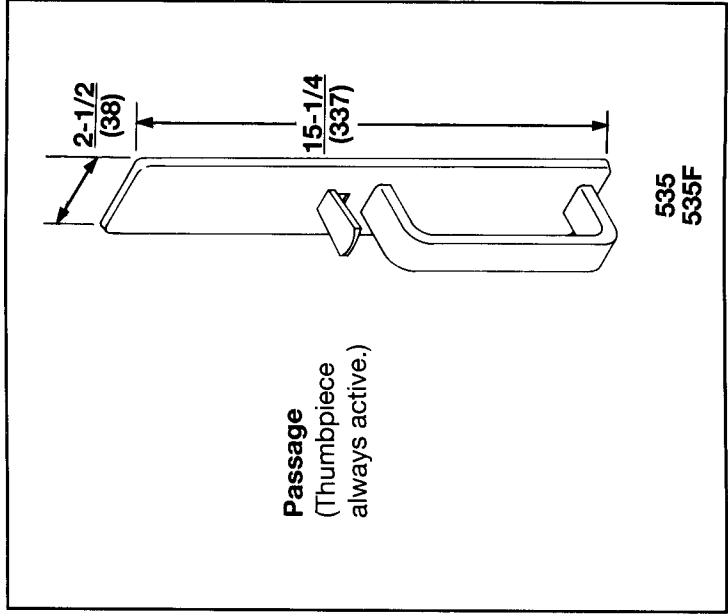

DOOR OUTSIDE FACE

Installation Instructions

1. Check box contents. See other side for components.
2. After marking door inside face for device location (Device Instructions), carry "Vertical Reference Centerline" from inside door face. Follow steps 2a. and 2b. in Figure 2, below.
3. Carry "Horizontal Reference Centerline" from inside to outside door face.
4. Align trim template and tape to door outside face.
CAUTION: Office copiers and facsimile machines may change the size of a drawing and make the template inaccurate to use as a door marker. If this is not the original template packed with the trim, use only the dimensions written on the trim, use to locate the holes on the door (do not use the template as a door marker).
5. Spot holes and prepare door for trim.
6. Mount trim to door. Fasten finger tight only with 2 screws and washers seating on door, as shown in Figure 1, plus one engaged to pull bottom stud.
7. Cut trim tailpiece as shown in Figure 3.
8. Seat device so that trim tailpiece penetrates cam slot, as shown in Figure 1. Continue as shown in device instructions.

Device will be

...to trim using
holes "A" (closest
to door lock edge).

*Note: Wood fire labeled doors require factory prep per template #7470-1535.

$3/8$ DIA. THRU (10) - 5 "X" HOLES -

CUT LINE

Figure 2

Figure 3

Trim must be unlocked (tailpiece fully extended).

NOTE: Measure from device seat (door face or shim surface).

Dimensions given in inches (mm)

Yale® 535(F) Series Trim Installation Template

535(F) TRIM COMPONENTS

2 STUDS AWAY FROM LOCK EDGE*

**1/4-20 Oval Head
Machine Screws**
Standard: 81-0013-0670-036
Others: As ordered.

2 STUDS TOWARD LOCK EDGE*

**1/4-20 Round Head
Machine Screws**
1-3/4" (44mm) Door: Packed
with device.
Others: As ordered.