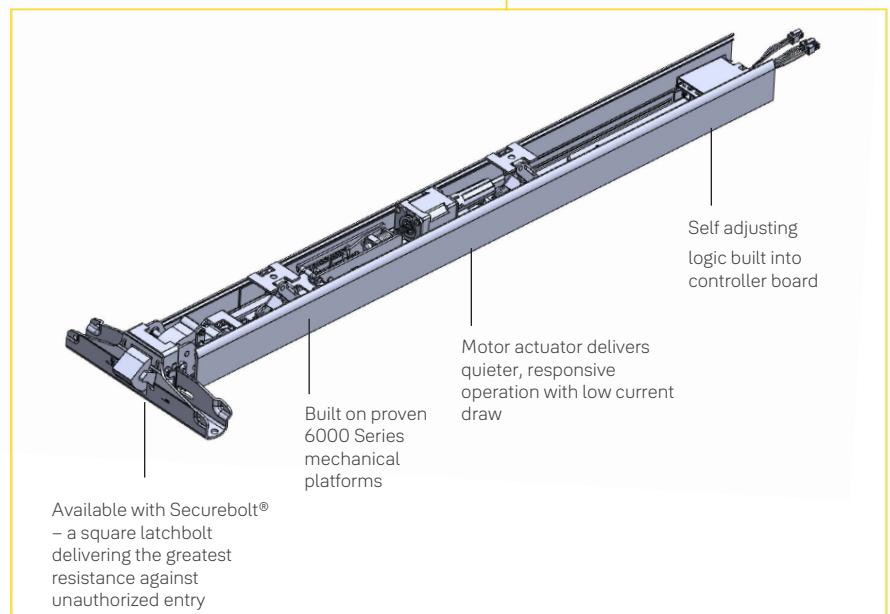

The Motorized Electric Latch Retraction (MELR) provides remote-controlled latch retraction that delivers a quieter and smooth operation for convenient, hassle-free egress. The 6000 Series Exit Device can easily be installed in new applications or upgrade applications. The MELR features a maintenance-free design with few moving parts using 86% less power consumption during retraction than solenoid devices.

Plus, MELR is powered by a standard power supply, simplifying installation, and increasing system design flexibility.

Features

- Continuous or intermittent use
- Digital timer (0-20 seconds) – no costly external timer required
- Diagnostic LED to ease field service
- Available for 34" – 48" doors
- .85A during retraction and .3A maintained in hold position
- 24 VDC 1 amp regulated/filtered power supply required
- UL/cUL listed for panic and fire exit hardware
- Compatible with many options: latchbolt position monitor, touch bar monitor, trim monitor, hex key, and cylinder dogging
- Utilizes BPS Power Supply by Securitron listed as UL Class 2 circuit
- 10 year Warranty and 2 year limited warranty on electrical components.

Applications

- Offices
- Convention Halls
- Schools
- Healthcare Facilities
- Theaters
- Libraries

Benefits

- Responsive, quieter retraction perfect for any environment that demands consistent performance
- Hands free operation for convenient egress
- Self-adjusting retraction reduces installation time and improves performance
- Low current draw
- Uses standard electric hinge – special power transfer device NOT required